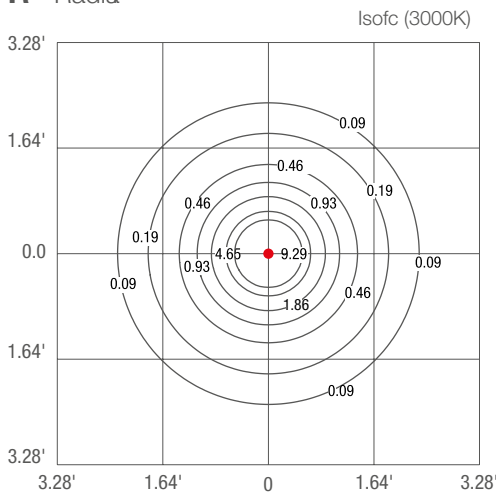

PHOTOMETRIC DATA

Note all Photometry is 3000K

R - Radia

Job Name/Date:

Fixture Type Designation: