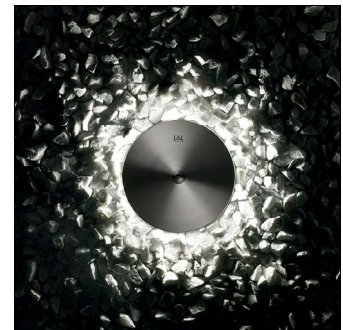

BRIGHT 9.7

The Bright 9.7 is an outdoor rated, driveover luminaire with a 360 degree radial optic. While the standard installation is ingrade the fixture can be mounted on walls or ceilings to create a dynamic lighting effect.

TECHNICAL DATA

Wattage / Input	4W (24VDC)
Power Supply	Remote, not included. See page 2.
Construction	Body: Anodized Aluminum EN AW 6082 Trim: AISI 316L Stainless Steel Lens: PMMA Cable Length: 4.92' standard
CCT	2700K, 3000K, 4000K, Blue
CRI	>80
BUG Rating	B0-U3-G1 (3000K)
Delivered Lumens	164 lm (3000K)
Efficacy	41 lm/W (3000K)
Optics	Radial
Finishes	Stainless Steel
Fixture Dimensions	Ø 5.12" x 1.85" h
Fixture Weight	2.67 lbs
LED Source	48 side-emitting LEDs
Lumen Maintenance	L90, B10 >50,000hrs (Ta 25°C)
Color Consistency	1/4 ANSI BIN
Operating Temp.	-4°F to +113°F
IP Rating	IP67
IK Rating	IK09
Driveover	4400 lbs

Fixture Dimensions

ORDERING INFORMATION

Example: CB97000FRI or CB97000FRI-2. Accessories / Power Supplies ordered separately.

CB97000		R	I	-	
Model No.	CCT	Optics	Finish	Cable Length	
CB97000	F - 2700K 5 - 3000K 9 - 4000K 1 - Blue	R - Radial	I - Stainless Steel	4.92' standard 1 - 16.40' 2 - 32.81' 3 - 49.21' 4 - 65.62'	