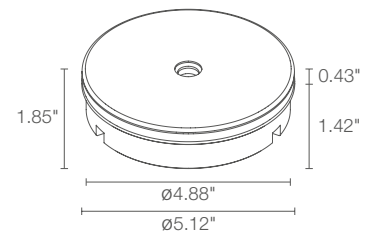

BRIGHT 9.7

The Bright 9.7 is an outdoor rated, driveover luminaire with a 360 degree radial optic. While the standard installation is ingrade the fixture can be mounted on walls or ceilings to create a dynamic lighting effect.

TECHNICAL DATA

Wattage / Input	4W (24VDC)
Power Supply	Remote, not included. See page 2.
Construction	Body: Anodized Aluminum EN AW 6082 Trim: AISI 316L Stainless Steel Lens: PMMA Cable Length: 4.92' standard
CCT	2700K, 3000K, 4000K, Blue
CRI	>80
BUG Rating	B0-U3-G1 (3000K)
Delivered Lumens	164 lm (3000K)
Efficacy	41 lm/W (3000K)
Optics	Radial
Finishes	Stainless Steel
Fixture Dimensions	Ø 5.12" x 1.85" h
Fixture Weight	2.67 lbs
LED Source	48 side-emitting LEDs
Lumen Maintenance	L90, B10 >50,000hrs (Ta 25°C)
Color Consistency	1/4 ANSI BIN
Operating Temp.	-4°F to +113°F
IP Rating	IP67
IK Rating	IK09
Driveover	4400 lbs

Fixture Dimensions

ORDERING INFORMATION

Example: CB97000FRI or CB97000FRI-2. Accessories / Power Supplies ordered separately.

CB97000		R	I	-	
Model No.	CCT	Optics	Finish	Cable Length	
CB97000	F - 2700K 5 - 3000K 9 - 4000K 1 - Blue	R - Radial	I - Stainless Steel	4.92' standard 1 - 16.40' 2 - 32.81' 3 - 49.21' 4 - 65.62'	