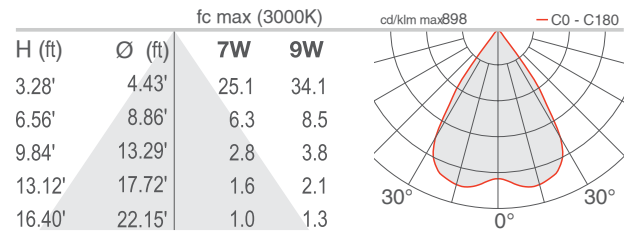

PHOTOMETRIC DATA

Note all Photometry is 3000K

S - 11°

M - 34°

L - 45°

K - 68°

W - 13°x52°

Job Name/Date:

Fixture Type Designation: