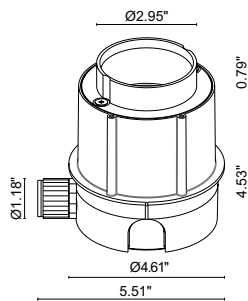

SUGGESTED POWER SUPPLIES

24VDC - FOR USE WITH FOUNTAIN / WATER FEATURES

Part Number	Description	Input/Output	# of Fixtures	
			7W	9W
FPV-100000024	Non-Dim	120-277VAC to 24VDC, 100W, Class 2	1-11	1-8
FPV-100100024	0-10V Dimming to 1.0%	120-277VAC to 24VDC, 100W, Class 2	1-11	1-8
FPV-100EL0024	DMX / RDM (Field Addressable) / DALI	120-277VAC to 24VDC, 100W, Class 2	1-11	1-8

500mA RGB - FOR USE WITH FOUNTAIN / WATER FEATURES

Part Number	Description	Input/Output	# of Fixtures
			5W
FPC-100EL0500	DMX / RDM (Field Addressable) / DALI	120-277VAC to 500mA, 100W, Class 2	1-6

For other power supply options consult factory.

ACCESSORIES - Installation

WC5004
Outer Casing
REQUIRED

Job Name/Date:

Fixture Type Designation: