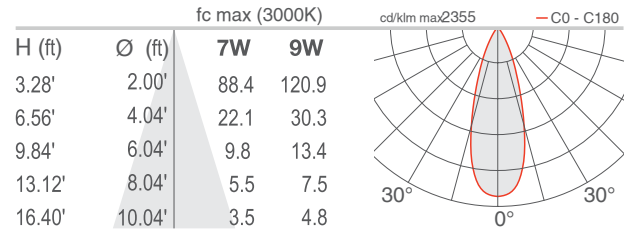

PHOTOMETRIC DATA

Note all Photometry is 3000K

S - 11°

M - 34°

L - 45°

K - 68°

W - 13°x52°

Job Name/Date:

Fixture Type Designation: