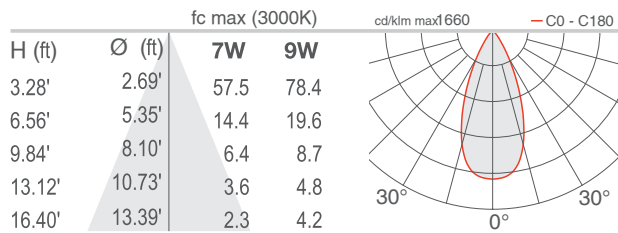

PHOTOMETRIC DATA

Note all Photometry is 3000K

S - 11°

M - 34°

L - 45°

K - 68°

W - 13°x52°

Job Name/Date:

Fixture Type Designation: