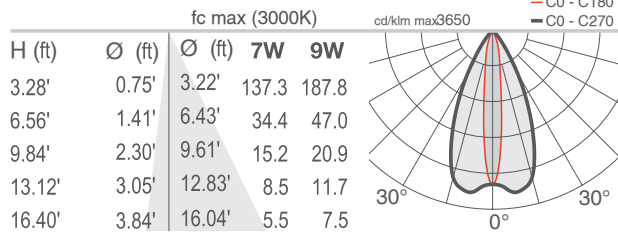

W - 13°x52°

Job Name/Date:

Fixture Type Designation: