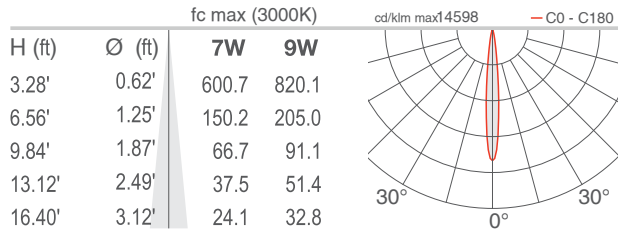

PHOTOMETRIC DATA

Note all Photometry is 3000K

S - 11°