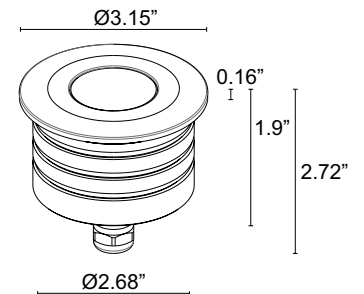

## TECHNICAL DATA

<b>Wattage / Input</b>	7W, 9W (24VDC); 5W RGB (500mA)
<b>Power Supply</b>	Remote, not included. See page 2.
<b>Construction</b>	Body and Trim: AISI 316L Stainless Steel Lens: 0.39" Tempered, Transparent Extra-Clear Glass Cable Length: 16.4'
<b>CCT</b>	White: 2700K, 3000K, 4000K; RGB
<b>CRI</b>	CRI>80
<b>Delivered Lumens</b>	463 lm (3000K, 34°, 7W), 602 lm (3000K, 34°, 9W) RGB: 191 lm: (R) 70 lm (G) 90 lm (B) 31 lm (500mA, 34°)
<b>Efficacy</b>	66.1 lm/W (3000K, 34°, 7W) 66.9 lm/W (3000K, 34°, 9W) 38.2 lm/W (RGB)
<b>Optics</b>	White: 11°, 34°, 45°, 68°, 13°x52° RGB: 20°, 34°, 45°, 21°x42°
<b>Fixture Dimensions</b>	Ø3.15" x 2.72" h
<b>Fixture Weight</b>	2.54 lbs
<b>LED Source</b>	White: 1 High Intensity Power LED RGB: 3 Power LEDs
<b>Lumen Maintenance</b>	L90, B10 >50,000hrs (Ta 25°C)
<b>Color Consistency</b>	3-Step MacAdam
<b>Operating Temp.</b>	-4°F to +113°F (Outdoor) +32°F to +113°F (Underwater)
<b>IP Rating</b>	IP68
<b>Impact Rating</b>	IK10

Fixture Dimensions  
Ø3.15" x 2.72" h

**OUTER CASING REQUIRED**