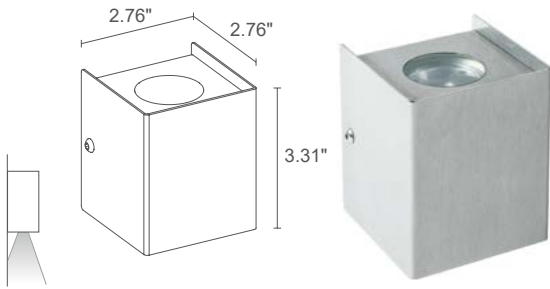

BROM 3.0

0.99 lbs

IP66 IK08 CASAMBI

6W 500mA

BR30032 ■ ■ ■ I

■ **F** - 2700K
S - 3000K
9 - 4000K

■ **S** - 12°
M - 20°
L - 35°

436 lm (3000K, 500mA)

251 lm (3000K, 500mA, 20°)

3 power LEDs
1/4 ANSI BIN (white LED colour)
50000h L90 B10 (Ta 25°C)

body and trim in AISI 316L stainless steel
lens in transparent, tempered extra-clear glass

Remote power supply required, not included

includes 2x0.98 ft single-core cables

series

surface mounted (wall)