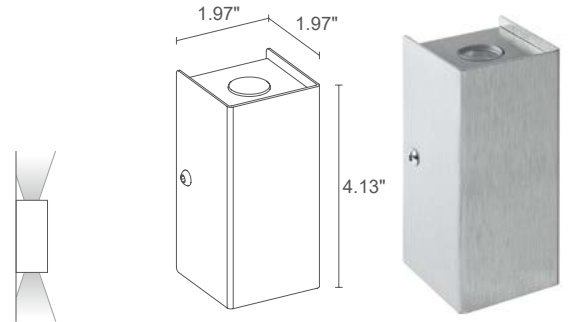

LUMEN OUTPUT AT SOURCE	145 lm (3000K, 500mA)
DELIVERED LUMEN OUTPUT	88 lm (3000K, 500mA, 20°)
NO. AND TYPE OF LED	1 power LED 1/4 ANSI BIN (white LED colour) 50000h L90 B10 (Ta 25°C)
MATERIAL	body and trim in AISI 316L stainless steel lens in transparent, tempered extra-clear glass
POWER SUPPLY UNIT	Remote power supply required, not included
POWER CABLES	includes 2x0.98 ft single-core cables
WIRING	series
MOUNTING	surface mounted (wall)