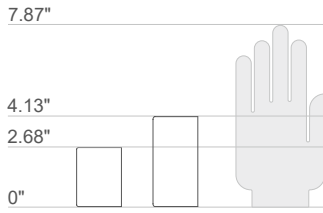

BROM 1.0

IP66 IK08 CASAMBI

POWER / MODEL CODE	2W 500mA BR10012 ■ ■ ■ I
LED COLOR	F - 2700K S - 3000K 9 - 4000K
OPTICS	S - 10° M - 20° L - 40° W - 10°x45°

LUMEN OUTPUT AT SOURCE	145 lm (3000K, 500mA)
DELIVERED LUMEN OUTPUT	88 lm (3000K, 500mA, 20°)
NO. AND TYPE OF LED	1 power LED 1/4 ANSI BIN (white LED colour) 50000h L90 B10 (Ta 25°C)
MATERIAL	body and trim in AISI 316L stainless steel lens in transparent, tempered extra-clear glass
POWER SUPPLY UNIT	Remote power supply required, not included
POWER CABLES	includes 2x0.98 ft single-core cables
WIRING	series
MOUNTING	surface mounted (wall)