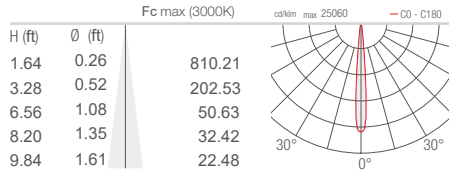

OUTDOOR WALL MOUNTED

BROM 1.0

S - 10°