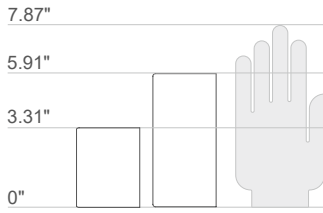

BROM 3.0

0.99 lbs

IP66 IK08 CASAMBI

6W 500mA

BR30032 ■ ■ ■ I

■ **F** - 2700K
S - 3000K
9 - 4000K

■ **S** - 12°
M - 20°
L - 35°

436 lm (3000K, 500mA)

251 lm (3000K, 500mA, 20°)

3 power LEDs
1/4 ANSI BIN (white LED colour)
50000h L90 B10 (Ta 25°C)

body and trim in AISI 316L stainless steel
lens in transparent, tempered extra-clear glass

Remote power supply required, not included

includes 2x0.98 ft single-core cables

series

surface mounted (wall)