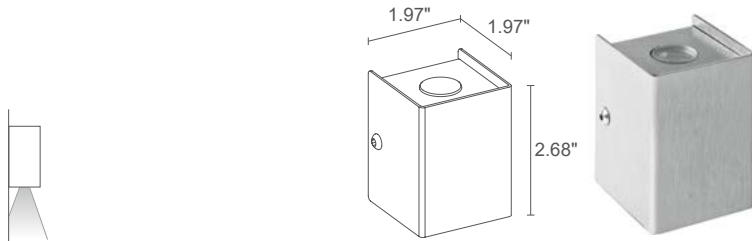

BROM 1.0

IP66 IK08 CASAMBI

POWER / MODEL CODE	2W 500mA BR10012 ■ ■ ■ I
LED COLOR	F - 2700K S - 3000K 9 - 4000K
OPTICS	S - 10° M - 20° L - 40° W - 10°x45°

LUMEN OUTPUT AT SOURCE	145 lm (3000K, 500mA)
DELIVERED LUMEN OUTPUT	88 lm (3000K, 500mA, 20°)
NO. AND TYPE OF LED	1 power LED 1/4 ANSI BIN (white LED colour) 50000h L90 B10 (Ta 25°C)
MATERIAL	body and trim in AISI 316L stainless steel lens in transparent, tempered extra-clear glass
POWER SUPPLY UNIT	Remote power supply required, not included
POWER CABLES	includes 2x0.98 ft single-core cables
WIRING	series
MOUNTING	surface mounted (wall)