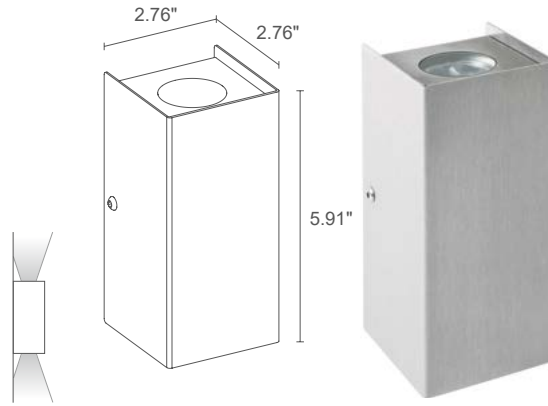

251 lm (3000K, 500mA, 20°)

3 power LEDs  
 1/4 ANSI BIN (white LED colour)  
 50000h L90 B10 (Ta 25°C)

body and trim in AISI 316L stainless steel  
 lens in transparent, tempered extra-clear glass

Remote power supply required, not included

includes 2x0.98 ft single-core cables

series

surface mounted (wall)