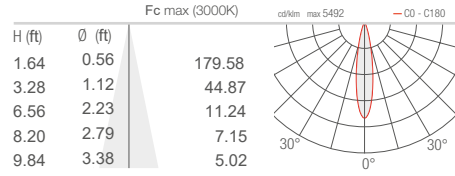

OUTDOOR WALL MOUNTED

BROM 1.0

S - 10°

M - 20°

L - 40°

W - 10°x45°

BROM 3.0

S - 12°

M - 20°

L - 35°