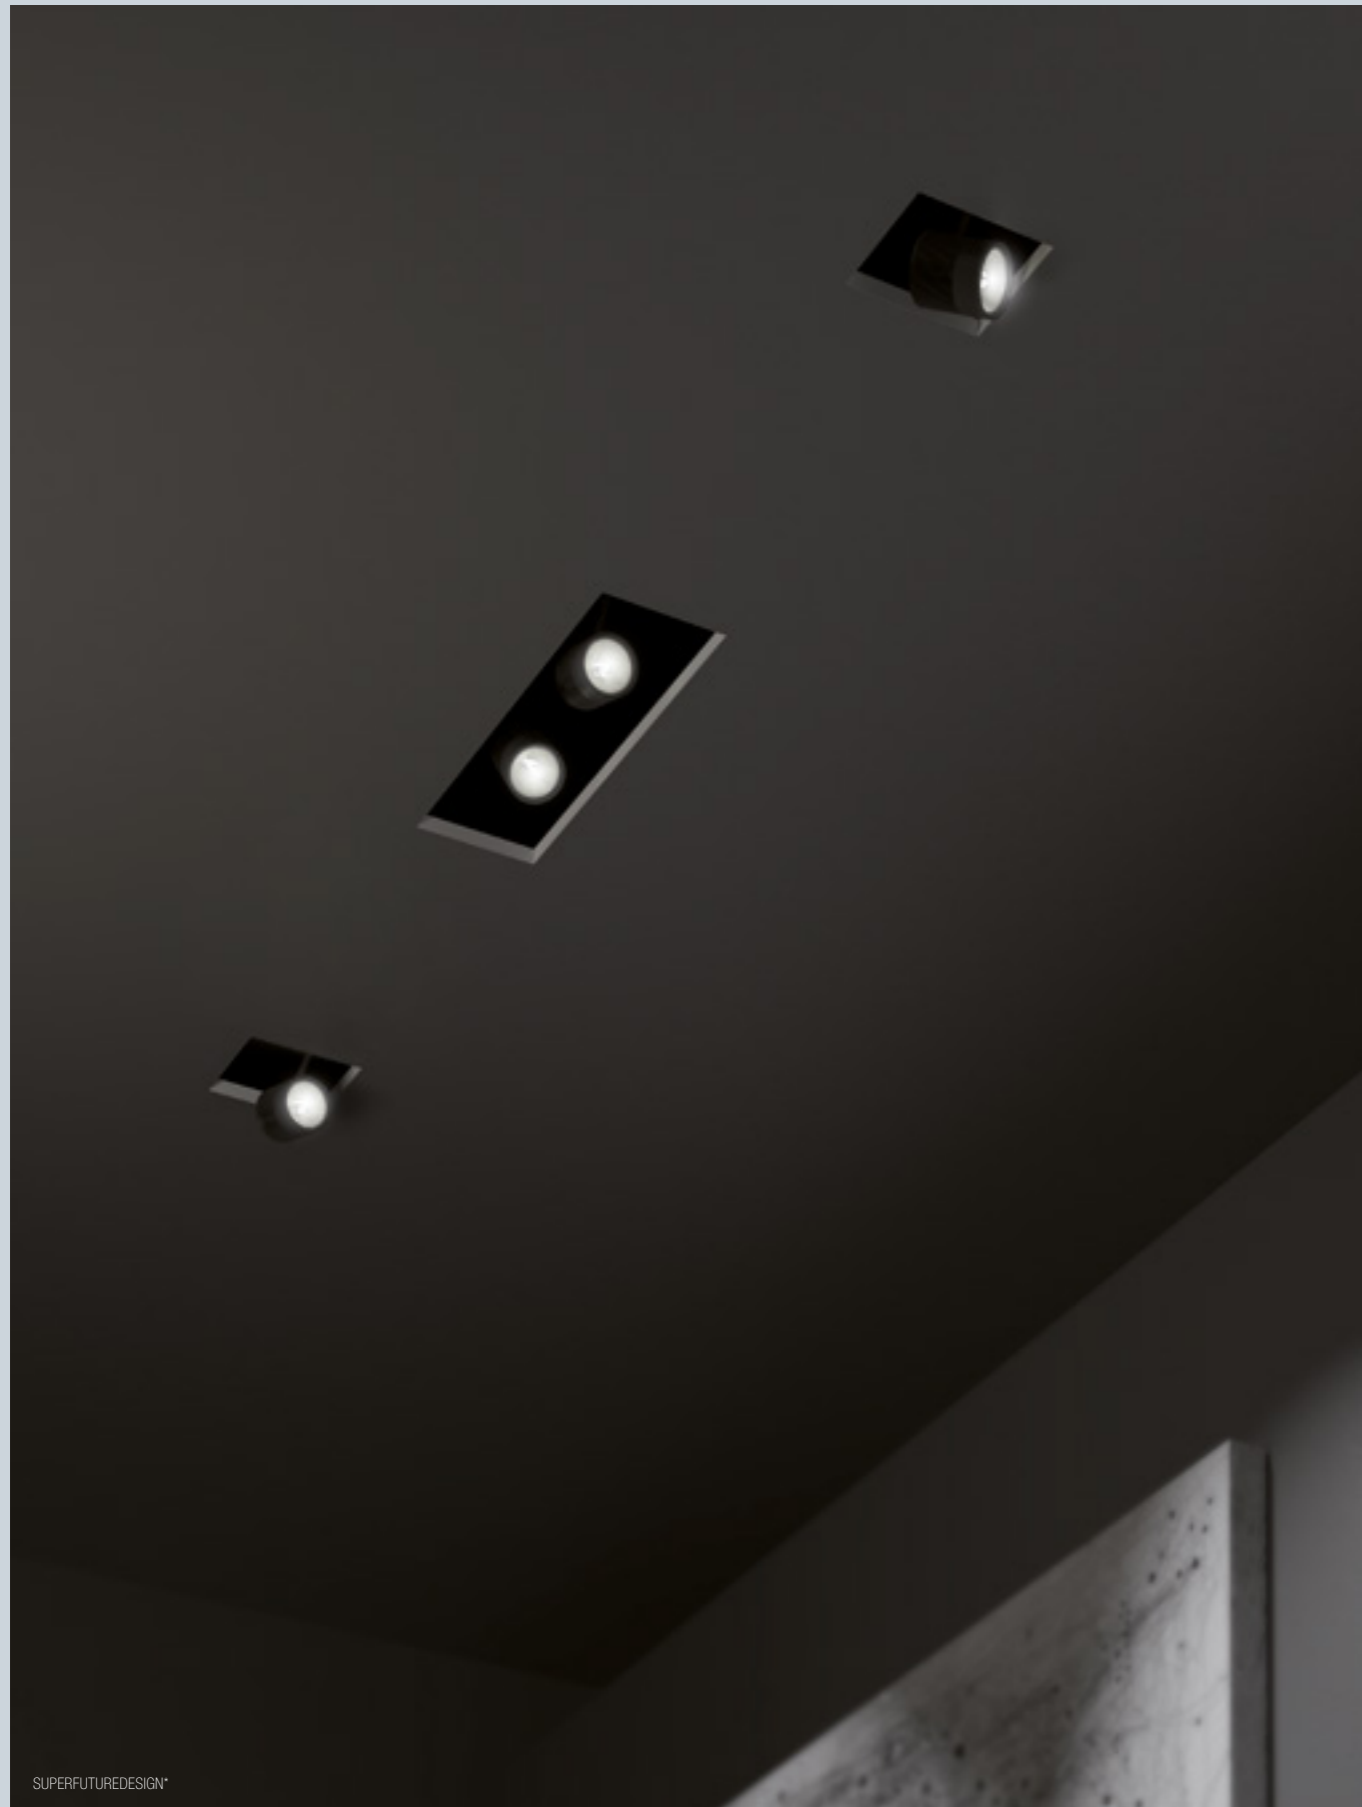

TECHNICAL FEATURES

Code	BU1813.00 (fig. C)
Type	Tilttable downlight ± 360° / ± 90°
Material	00: Coral®
Weight	22.05 lbs
Mounting	Ceiling recessed
IP rating	IP40
Control gear	Constant current electronic driver (not included)
Cut out for plasterboard	9.25" x 23.62"
Lamp type	LED 700 mA Vf: 3 x 37 VDC
Lamp wattage	3 x 26W
Luminous efficacy	3 x 3500 lm - 3000K
Light distribution	Beam 24° Beam 38° (on request)
Fitting	-
Light colour	White 3000K White 2700K | 4000K (on request)
Light hole	6.10" x 20.47"
Voltage connection	By driver (optional)
CRI	>90