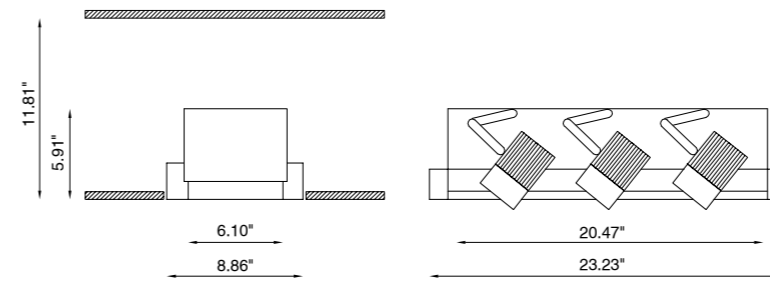

TECHNICAL FEATURES

Code	BU1811.00 (fig.A)	BU1812.00 (fig.B)
Type	Tilttable downlight ± 360° / ± 90°	Tilttable downlight ± 360° / ± 90°
Material	00: Coral®	00: Coral®
Weight	9.92 lbs	15.43 lbs
Mounting	Ceiling recessed	Ceiling recessed
IP rating	IP40	IP40
Control gear	Constant current electronic driver (not included)	Constant current electronic driver (not included)
Cut out for plasterboard	9.25" x 9.25"	9.25" x 23.62"
Lamp type	LED 700mA Vf: 37 VDC	LED 700mA Vf: 2 x 37 VDC
Lamp wattage	1 x 26W	2 x 26W
Luminous efficacy	3500 lm - 3000K	2 x 3500 lm - 3000K
Light distribution	Beam 24° Beam 38° (on request)	Beam 24° Beam 38° (on request)
Fitting	-	-
Light color	White 3000K White 2700K 4000K (on request)	White 3000K White 2700K 4000K (on request)
Light hole	6.10" x 6.10"	6.10" x 20.47"
Voltage connection	By driver (optional)	By driver (optional)
CRI	>90	>90

79 Trenton Avenue
Frenchtown, NJ 08825

www.designplan.com

Tel: (908) 996-7710
Fax: (908) 996-7042

TECHNICAL FEATURES

Code	BU1813.00 (fig. C)
Type	Tilttable downlight ± 360° / ± 90° 
Material	00: Coral®
Weight	22.05 lbs
Mounting	Ceiling recessed
IP rating	IP40
Control gear	Constant current electronic driver (not included)
Cut out for plasterboard	9.25" x 23.62"
Lamp type	LED 700 mA  Vf: 3 x 37 VDC
Lamp wattage	3 x 26W
Luminous efficacy	3 x 3500 lm - 3000K
Light distribution	Beam 24° Beam 38° (on request)
Fitting	-
Light colour	White 3000K White 2700K 4000K (on request)
Light hole	6.10" x 20.47"
Voltage connection	By driver (optional)
CRI	>90