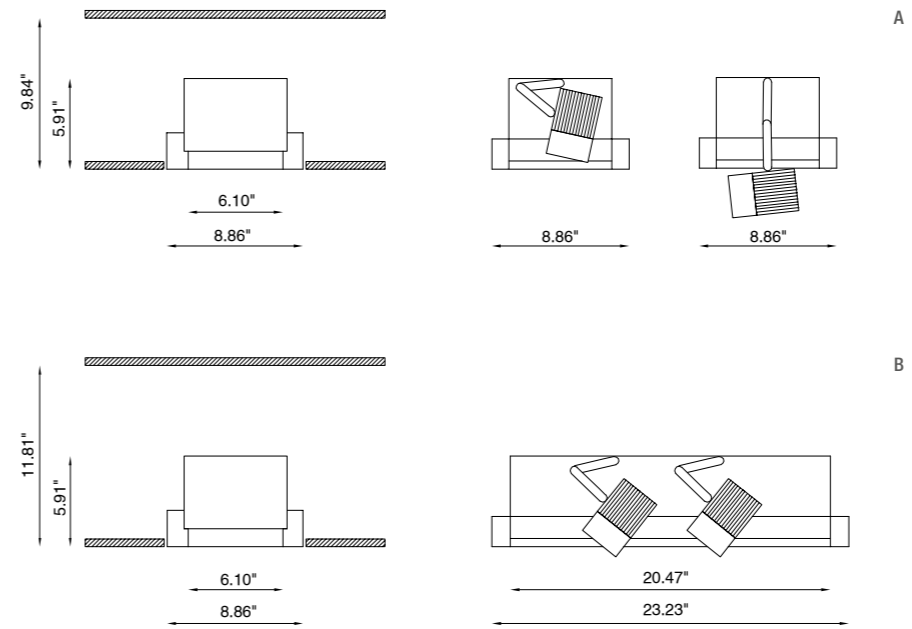

BULL

ADJUSTABLE AND EXTRACTABLE FROM RECESSED FITTING.

An eye focused on an element to be enhanced, on a decor to be exalted: Bull, an indoor totally disappearing recessed luminaire, installable on plasterboard ceilings, is composed by a Coral® body, a rear black-colored steel case provided with an adjustable spotlight, which can be extracted from the recess in order to redirect luminescent beams in a more precise way. The rear spotlight, designed for having a minimal visual impact, is 360° orientable on the horizontal line and 90° on the vertical one. With Bull, lighting means giving prominence to precise elements, defining spaces and setting new interchangeable optical perspectives.

TECHNICAL FEATURES

Code	BU1811.00 (fig.A)	BU1812.00 (fig.B)
Type	Tilttable downlight ± 360° / ± 90°	Tilttable downlight ± 360° / ± 90°
Material	00: Coral®	00: Coral®
Weight	9.92 lbs	15.43 lbs
Mounting	Ceiling recessed	Ceiling recessed
IP rating	IP40	IP40
Control gear	Constant current electronic driver (not included)	Constant current electronic driver (not included)
Cut out for plasterboard	9.25" x 9.25"	9.25" x 23.62"
Lamp type	LED 700mA Vf: 37 VDC	LED 700mA Vf: 2 x 37 VDC
Lamp wattage	1 x 26W	2 x 26W
Luminous efficacy	3500 lm - 3000K	2 x 3500 lm - 3000K
Light distribution	Beam 24° Beam 38° (on request)	Beam 24° Beam 38° (on request)
Fitting	-	-
Light color	White 3000K White 2700K 4000K (on request)	White 3000K White 2700K 4000K (on request)
Light hole	6.10" x 6.10"	6.10" x 20.47"
Voltage connection	By driver (optional)	By driver (optional)
CRI	>90	>90