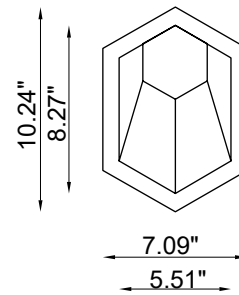

## TECHNICAL FEATURES

Code	BU6157.Z.AC.US
Type	Asymmetric downlight 70° 
Material	AC: AirCoral®
Absorption capacity*	49.94 ft <sup>2</sup>
Weight	1.98 lbs
Mounting	Ceiling recessed
IP rating	IP40
Control gear	Constant current electronic driver (not included)
Dimensions	A: 5.51"
Lamp type	LED 500mA 
Lamp wattage	1 x 10W
Luminous efficacy	105 lm/W - 3000K
Light distribution	Wide beam 40°
Light color	White 3000K
Light hole	8.27" x 5.51"
CRI	>90

\* The absorption capacity per ft<sup>3</sup> calculated by the American organization TCNA (Tile Council of North America) is measured for an average room of 8.86' in height and therefore expressed in ft<sup>2</sup>