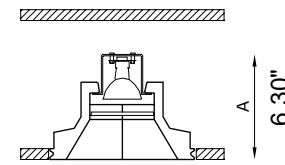

## TECHNICAL FEATURES

Code	BU6157.Z.AC.US
Type	Asymmetric downlight 70° 
Material	AC: AirCoral®
Absorption capacity*	49.94 ft <sup>2</sup>
Weight	1.98 lbs
Mounting	Ceiling recessed
IP rating	IP40
Control gear	Constant current electronic driver (not included)
Dimensions	A: 5.51"
Lamp type	LED 500mA 
Lamp wattage	1 x 10W
Luminous efficacy	105 lm/W - 3000K
Light distribution	Wide beam 40°
Light color	White 3000K
Light hole	8.27" x 5.51"
CRI	>90