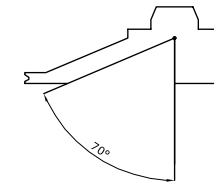

## TECHNICAL FEATURES

Code	BU6157.Z.AC.US
Type	Asymmetric downlight 70° 
Material	AC: AirCoral®
Absorption capacity*	49.94 ft <sup>2</sup>
Weight	1.98 lbs
Mounting	Ceiling recessed
IP rating	IP40
Control gear	Constant current electronic driver (not included)
Dimensions	A: 5.51"
Lamp type	LED 500mA 
Lamp wattage	1 x 10W
Luminous efficacy	105 lm/W - 3000K
Light distribution	Wide beam 40°
Light color	White 3000K
Light hole	8.27" x 5.51"
CRI	>90