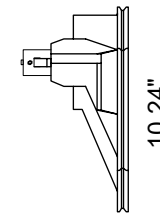

## TECHNICAL FEATURES

Code	BU6157.Z.AC.US
Type	Asymmetric downlight 70° 
Material	AC: AirCoral®
Absorption capacity*	49.94 ft <sup>2</sup>
Weight	1.98 lbs
Mounting	Ceiling recessed
IP rating	IP40
Control gear	Constant current electronic driver (not included)
Dimensions	A: 5.51"
Lamp type	LED 500mA 
Lamp wattage	1 x 10W
Luminous efficacy	105 lm/W - 3000K
Light distribution	Wide beam 40°
Light color	White 3000K
Light hole	8.27" x 5.51"
CRI	>90