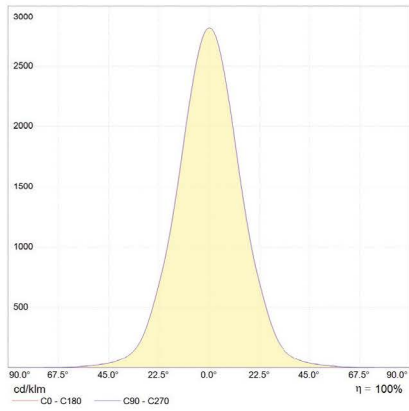

PHOTOMETRIC DATA

for light color 3000 K | standard lens 30° | color rendering index typ. 97, R9 > 90, R12 > 90 | color variation ≤ 3 SDCM

Job Name/Date:

Fixture Type Designation: