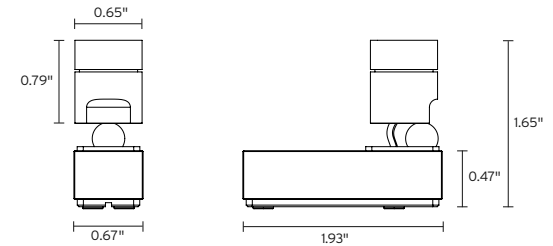

C1-mini-C is an LED spotlight for installation on a magnetic track, that is controlled by the Casambi App, and suitable for showcase lighting in museum and retail settings. It is 360° rotatable, 90° swivelling and available with a variety of optics, 5 color temperatures and 3 standard finishes.

TECHNICAL DATA

Wattage / Input	2.5W (12VDC)
Power Supply	Remote - See Magnetic Track Sheet
Dimming	Individually controlled by the Casambi App 810 steps (flicker-free) from 100% to 0.4%.
Construction	Body: Anodized Aluminum
CCT	2700K, 3000K, 3500K, 4000K, 5700K
CRI	>90
Delivered Lumens	160 lm (2.5W, 3000K, 30°)
Efficacy	64 lm/W (2.5W, 3000K, 30°)
Optics	8 Standard 15° Glass Lens – Aspherical w/ Light Diffusion Foil
Finishes	3 Standard, See Below
Fixture Dimensions	Ø0.65" x 1.65" h
Lumen Maintenance	L80,B10 >50,000hrs
IP Rating	IP20

Fixture Dimensions

NOTE: Track to be ordered separately

ORDERING INFORMATION

Example: C1-MINI-C-25-40-18-G. Accessories / Power Supplies ordered separately.

C1-MINI-C	-	25	-		-		-		
Model No.	Wattage	CCT	Optics	Finish					
C1-MINI-C	25 - 2.5W	27 - 2700K	08 - 8°	B - Anodized Black					
		30 - 3000K	15 - 15° *	S - Silver					
		35 - 3500K	18 - 18°	G - Gold					
		40 - 4000K	26 - 26°	C - Custom RAL					
		57 - 5700K	30 - 30°	(consult factory for "C")					
		45 - 45°							
		80 - 80°							
		47 - 47°+25°							
40 - 40°+10°									