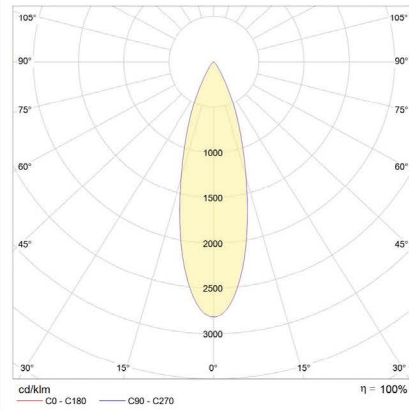

**See separate sheet
for Magnetic Track.
Consult factory for
Remote Power
Supply for Magnetic
Track.**

DIMMING

The C1-mini-C spotlight is controlled via the Casambi app. The set value is automatically saved and retained even after a power cut. The dimming range has 810 steps (flicker-free) from 100% to 0.4%. The dimming frequency is 19.75 kHz. The Casambi app can be freely downloaded from the App Store or Google Play. After opening, the app automatically finds all Casambi-operated spotlights. Tap on Add All luminaires to ... / My network. All spotlights are connected into a network and the Luminaires menu opens automatically. (To switch on or off - tap the symbol; to dim - swipe horizontally over the symbol)

CASAMBI

Job Name/Date:

Fixture Type Designation:

PHOTOMETRIC DATA

for light color 3000 K | standard lens 30° | color rendering index typ. 97, R9 > 90, R12 > 90 | color variation ≤ 3 SDCM

Job Name/Date:

Fixture Type Designation: