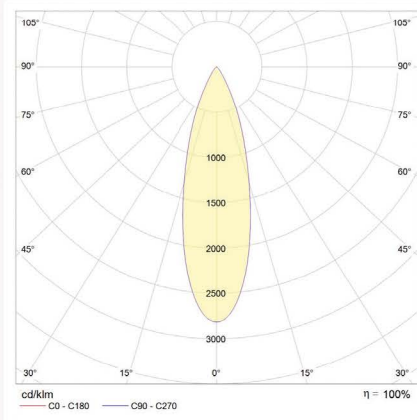

TECHNICAL DATA

Wattage / Input	2.5W (12VDC)
Power Supply	Remote - See Magnetic Track Sheet
Dimming	Individually controlled by the Casambi App 810 steps (flicker-free) from 100% to 0.4%.
Construction	Body: Anodized Aluminum
CCT	2700K, 3000K, 3500K, 4000K, 5700K
CRI	>90
Delivered Lumens	160 lm (2.5W, 3000K, 30°)
Efficacy	64 lm/W (2.5W, 3000K, 30°)
Optics	9 Standard, See Below
Finishes	3 Standard, See Below
Fixture Dimensions	Ø0.65" x 1.65" h
Lumen Maintenance	L80,B10 >50,000hrs
IP Rating	IP20

Barn Door

Zoom Optic (9°-33°)

See separate sheet for Magnetic Track. Consult factory for Remote Power Supply for Magnetic Track.

DIMMING

The C1-mini-C spotlight is controlled via the Casambi app. The set value is automatically saved and retained even after a power cut. The dimming range has 810 steps (flicker-free) from 100% to 0.4%. The dimming frequency is 19.75 kHz. The Casambi app can be freely downloaded from the App Store or Google Play. After opening, the app automatically finds all Casambi-operated spotlights. Tap on Add All luminaires to ... / My network. All spotlights are connected into a network and the Luminaires menu opens automatically. (To switch on or off - tap the symbol; to dim - swipe horizontally over the symbol)

CASAMBI

PHOTOMETRIC DATA

for light color 3000 K | standard lens 30° | color rendering index typ. 97, R9 > 90, R12 > 90 | color variation ≤ 3 SDCM

Job Name/Date:

Fixture Type Designation: