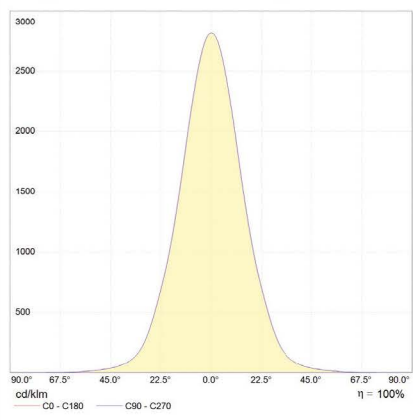

Job Name/Date:

Fixture Type Designation: