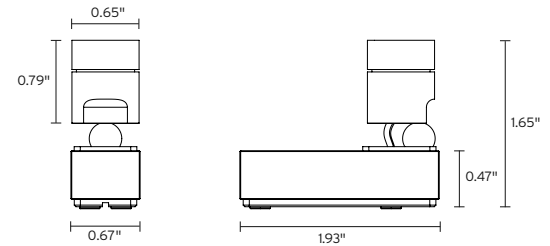

C1-mini-C is an LED spotlight for installation on a magnetic track, that is controlled by the Casambi App, and suitable for showcase lighting in museum and retail settings. It is 360° rotatable, 90° swivelling and available with a variety of optics, 5 color temperatures and 3 standard finishes.

TECHNICAL DATA

Wattage / Input	2.5W (12VDC)
Power Supply	Remote - See Magnetic Track Sheet
Dimming	Individually controlled by the Casambi App 810 steps (flicker-free) from 100% to 0.4%.
Construction	Body: Anodized Aluminum
CCT	2700K, 3000K, 3500K, 4000K, 5700K
CRI	>90
Delivered Lumens	160 lm (2.5W, 3000K, 30°)
Efficacy	64 lm/W (2.5W, 3000K, 30°)
Optics	9 Standard, See Below
Finishes	3 Standard, See Below
Fixture Dimensions	Ø0.65" x 1.65" h
Lumen Maintenance	L80,B10 >50,000hrs
IP Rating	IP20

Fixture Dimensions

NOTE: Track to be ordered separately

ORDERING INFORMATION

Example: C1-MINI-C-25-40-18-G. Accessories / Power Supplies ordered separately.

C1-MINI-C	-	25	-		-		-	
-----------	---	----	---	--	---	--	---	--