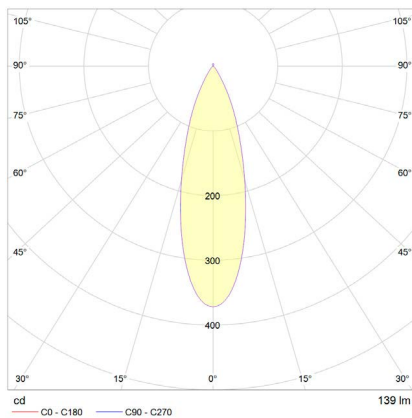

TECHNICAL DATA

Wattage / Input	2.2W (600mA)
Power Supply	Remote, not included. See page 3.
Dimming	Dimming by Remote Driver - See page 3 <i>(Not Suitable for Dimming Pen)</i>
Construction	Body: Anodized Aluminum
CCT	2700K, 3000K, 3500K, 4000K, 5700K
CRI	>90
Delivered Lumens	140 lm (3000K, 30°)
Efficacy	63 lm/W (3000K, 30°)
Optics	8 Standard 15° Glass Lens – Aspherical w/ Light Diffusion Foil
Finishes	2 Standard, See Below
Fixture Dimensions	Ø0.65" x 1.85" h (magnetic base) Ø0.65" x 2.01" h (screw base)
Lumen Maintenance	L80,B10 >50,000hrs
IP Rating	IP20

Fixture Dimensions

ORDERING INFORMATION

Example: C1-MINI-E-22-40-18-SW. Accessories / Power Supplies ordered separately.

Model No.	Wattage	CCT	Optics	Finish
C1-MINI-E (A400004)	22 - 2.2W	27 - 2700K 30 - 3000K 35 - 3500K 40 - 4000K 57 - 5700K	08 - 8° 15 - 15° * 18 - 18° 26 - 26° 30 - 30° 45 - 45° 80 - 80° 47 - 47°+25° 40 - 40°+10°	SW - Anodized Black SI - Silver <u>Custom RAL (min. 10)</u> CH - Champagne HA - Hard Anodized GO - Gold RAL - Custom RAL

PHOTOMETRIC DATA

for light color 3,000 K | standard lens 30° | color rendering index typ. 97, R9 > 90, R12 > 90 | color variation ≤ 3 SDCM

Job Name/Date:

Fixture Type Designation:

SUGGESTED POWER SUPPLIES