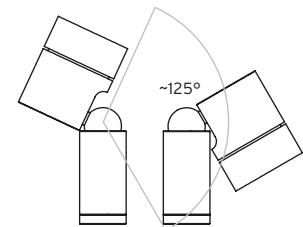

TECHNICAL DATA

Wattage / Input	2.2W (600mA)
Power Supply	Remote, not included. See page 3.
Dimming	Dimming by Remote Driver - See page 3 <i>(Not Suitable for Dimming Pen)</i>
Construction	Body: Anodized Aluminum
CCT	2700K, 3000K, 3500K, 4000K, 5700K
CRI	>90
Delivered Lumens	140 lm (3000K, 30°)
Efficacy	63 lm/W (3000K, 30°)
Optics	8 Standard 15° Glass Lens – Aspherical w/ Light Diffusion Foil
Finishes	2 Standard, See Below
Fixture Dimensions	Ø0.65" x 1.85" h (magnetic base) Ø0.65" x 2.01" h (screw base)
Lumen Maintenance	L80,B10 >50,000hrs
IP Rating	IP20

Fixture Dimensions

ORDERING INFORMATION

Example: C1-MINI-E-22-40-18-SW. Accessories / Power Supplies ordered separately.

Model No.	Wattage	CCT	Optics	Finish
C1-MINI-E (A400004)	22 - 2.2W	27 - 2700K 30 - 3000K 35 - 3500K 40 - 4000K 57 - 5700K	08 - 8° 15 - 15° * 18 - 18° 26 - 26° 30 - 30° 45 - 45° 80 - 80° 47 - 47°+25° 40 - 40°+10°	SW - Anodized Black SI - Silver <u>Custom RAL (min. 10)</u> CH - Champagne HA - Hard Anodized GO - Gold RAL - Custom RAL