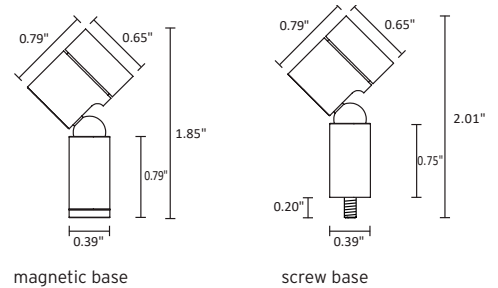

C1-mini-E is an LED spotlight for installation in display cases, suitable for showcase lighting in museum and retail settings. It is 360° rotatable, 125° swivelling with screw base or magnetic base. It is available with a variety of optics, 5 color temperatures and 2 standard finishes.

TECHNICAL DATA

Wattage / Input	2.2W (600mA)
Power Supply	Remote, not included. See page 3.
Dimming	Dimming by Remote Driver - See page 3 <i>(Not Suitable for Dimming Pen)</i>
Construction	Body: Anodized Aluminum
CCT	2700K, 3000K, 3500K, 4000K, 5700K
CRI	>90
Delivered Lumens	140 lm (3000K, 30°)
Efficacy	63 lm/W (3000K, 30°)
Optics	8 Standard 15° Glass Lens – Aspherical w/ Light Diffusion Foil
Finishes	2 Standard, See Below
Fixture Dimensions	Ø0.65" x 1.85" h (magnetic base) Ø0.65" x 2.01" h (screw base)
Lumen Maintenance	L80,B10 >50,000hrs
IP Rating	IP20

Fixture Dimensions

ORDERING INFORMATION

Example: C1-MINI-E-22-40-18-SW. Accessories / Power Supplies ordered separately.

Model No.	Wattage	CCT	Optics	Finish
C1-MINI-E (A400004)	22 - 2.2W	27 - 2700K 30 - 3000K 35 - 3500K 40 - 4000K 57 - 5700K	08 - 8° 15 - 15° * 18 - 18° 26 - 26° 30 - 30° 45 - 45° 80 - 80° 47 - 47°+25° 40 - 40°+10°	SW - Anodized Black SI - Silver <u>Custom RAL (min. 10)</u> CH - Champagne HA - Hard Anodized GO - Gold RAL - Custom RAL