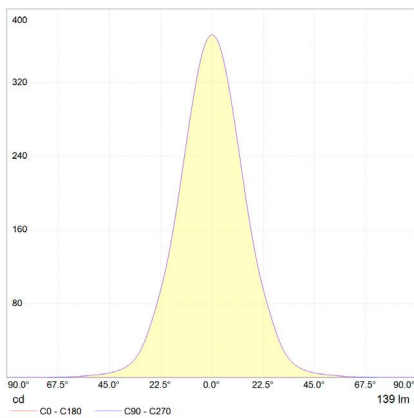

PHOTOMETRIC DATA

for light color 3,000 K | standard lens 30° | color rendering index typ. 97, R9 > 90, R12 > 90 | color variation ≤ 3 SDCM

Job Name/Date:

Fixture Type Designation:

SUGGESTED POWER SUPPLIES