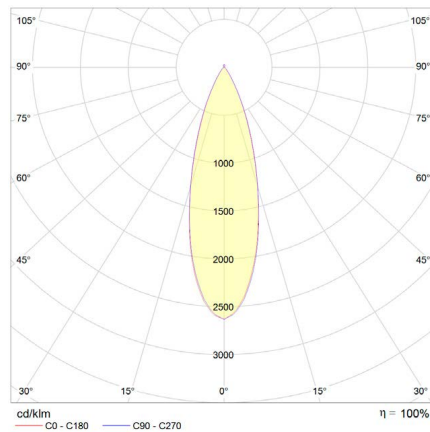

Job Name/Date:

Fixture Type Designation: