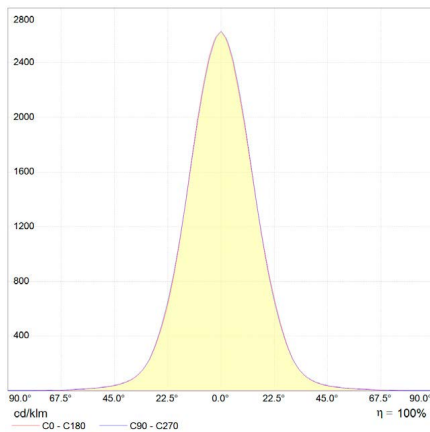

Job Name/Date:

Fixture Type Designation: