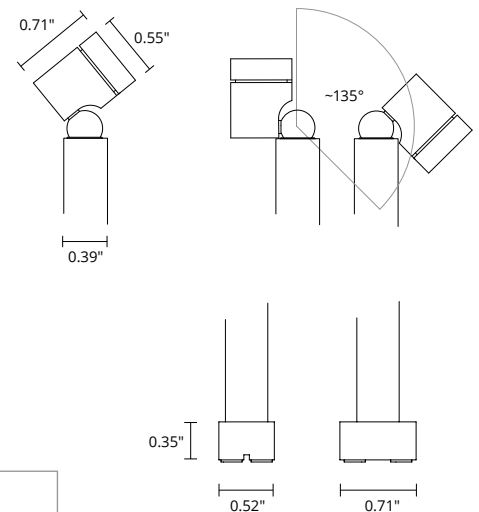

C1-MINI-LC-VL

C1-mini-LC-VL is an LED spotlight for installation on magnetic track, suitable for showcase lighting in museum and retail settings. It is 360° rotatable, 135° swivelling, has attachment with mounting flange and is available with a variety of optics, 5 color temperatures and 3 standard finishes.

TECHNICAL DATA

| | |
|---------------------------|--|
| Wattage / Input | 1W (12VDC) |
| Power Supply | Remote - See Magnetic Track Sheet |
| Dimming | Individual Dimming Not Available. See page 3 for Remote Dimming Drivers. |
| Construction | Body: Anodized Aluminum |
| CCT | 2700K, 3000K, 3500K, 4000K, 5700K |
| CRI | >90 |
| Delivered Lumens | 60 lm (3000K, 30°) |
| Efficacy | 60 lm/W (3000K, 30°) |
| Optics | 7 Standard 15° Glass Lens – Aspherical w/ Light Diffusion Foil |
| Finishes | 3 Standard, See Below |
| Fixture Dimensions | Ø0.55" x 0.71" (head) Ø0.39" (stem width) 7.87" (standard pole height) |
| Lumen Maintenance | L80,B10 >50,000hrs |
| IP Rating | IP20 |

Fixture Dimensions

NOTE: Track to be ordered separately

ORDERING INFORMATION

Example: C1-MINI-LC-VL-10-40-18-G. Accessories / Power Supplies ordered separately.

| | | | | | | | | |
|---------------|---|----|---|--|---|--|---|--|
| C1-MINI-LC-VL | - | 10 | - | | - | | - | |
|---------------|---|----|---|--|---|--|---|--|