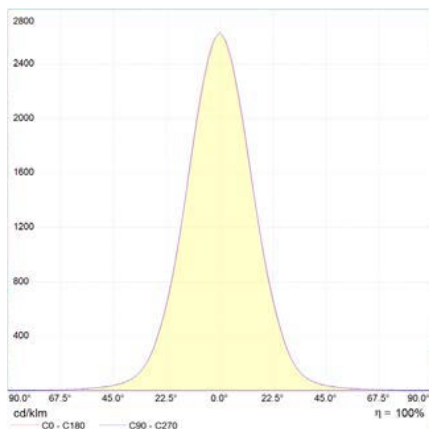

## PHOTOMETRIC DATA

for light color 3000K // standard lens 30° // color rendering index typ. 97, R9 > 90, R12 > 90 // color variation ≤ 3 SDCM

Job Name/Date:

Fixture Type Designation: