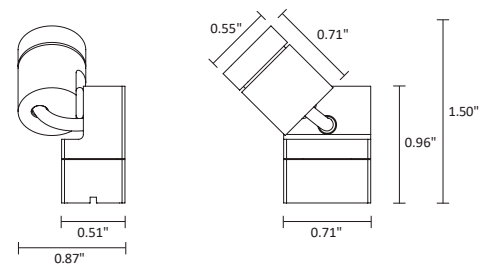

TECHNICAL DATA

Wattage / Input	1W (12VDC)
Power Supply	Remote - See Magnetic Track Sheet
Dimming	Individual Dimming Not Available See page 3 for dimming driver options
Construction	Body: Anodized Aluminum
CCT	2700K, 3000K, 3500K, 4000K, 5700K
CRI	>90
Delivered Lumens	60 lm (3000K, 30°)
Efficacy	60 lm/W (3000K, 30°)
Optics	7 Standard 15° Glass Lens – Aspherical w/ Light Diffusion Foil
Finishes	2 Standard, See Below
Fixture Dimensions	Ø0.55" x 1.50"
Lumen Maintenance	L80,B10 >50,000hrs
IP Rating	IP20

Fixture Dimensions

NOTE: Track to be ordered separately

ORDERING INFORMATION

Example: C1-MINI-LC-10-40-18-SW. Accessories / Power Supplies ordered separately.

C1-MINI-LC	-	10	-		-		-		
Model No.	Wattage	CCT	Optics	Finish					
C1-MINI-LC (A400009)	10 - 1W	27 - 2700K	15 - 15° *	SW - Anodized Black					
		30 - 3000K	18 - 18°	SI - Silver					
		35 - 3500K	26 - 26°	Custom RAL (min. 10)					
		40 - 4000K	30 - 30°	CH - Champagne					
		57 - 5700K	45 - 45°	HA - Hard Anodized					
			80 - 80°	GO - Gold					
			47 - 47°+25°	RAL - Custom RAL					
			40 - 40°+10°						

* GLASS LENS – ASPHERICAL WITH LIGHT DIFFUSION FOIL, SEE ACCESSORIES PAGE