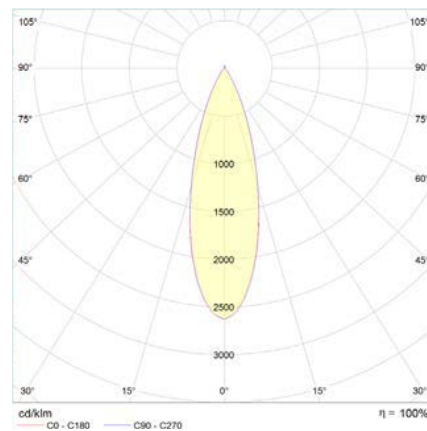

## PHOTOMETRIC DATA

for light color 3000K // standard lens 30° // color rendering index typ. 97, R9 > 90, R12 > 90 // color variation ≤ 3 SDCM

Job Name/Date:

Fixture Type Designation: