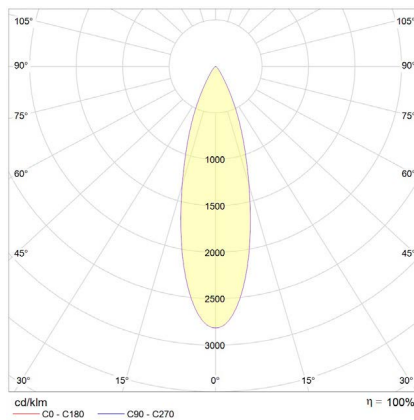

**See separate sheet
for Magnetic Track.
Consult factory for
Remote Power
Supply for Magnetic
Track.**

PHOTOMETRIC DATA

for light color ~3,000K | standard lens 30° | color rendering index typ. 97, R9 > 90, R12 > 90 | color variation ≤ 3 SDCM