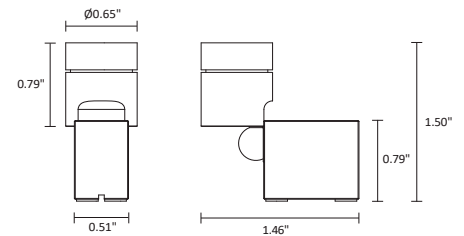

TECHNICAL DATA

Wattage / Input	2.3W (12VDC)
Power Supply	Remote - See Magnetic Track Sheet
Dimming	Individual Dimming Not Available. See page 3 for Remote Dimming Driver.
Construction	Body: Anodized Aluminum
CCT	2700K, 3000K, 3500K, 4000K, 5700K
CRI	>90
Delivered Lumens	140 lm (3000K, 30°)
Efficacy	61 lm/W (3000K, 30°)
Optics	8 Standard 15° Glass Lens – Aspherical w/ Light Diffusion Foil
Finishes	3 Standard, See Below
Fixture Dimensions	Ø0.65" x 0.79" (head) 0.51" x 0.79" (base)
Lumen Maintenance	L80,B10 >50,000hrs
IP Rating	IP20

NOTE: Track to be ordered separately

Fixture Dimensions

ORDERING INFORMATION

Example: C1-MINI-UHC-23-40-18-G. Accessories / Power Supplies ordered separately.

C1-MINI-UHC	-	23	-		-		-	
Model No.	Wattage	CCT	Optics	Finish				
C1-MINI-UHC	23 - 2.3W	27 - 2700K	8 - 8°	B - Anodized Black				
		30 - 3000K	15 - 15° *	S - Silver				
		35 - 3500K	18 - 18°	G - Gold				
		40 - 4000K	26 - 26°	C - Custom RAL				
		57 - 5700K	30 - 30°	(consult factory for "C")				
			45 - 45°					
			80 - 80°					
	47 - 47°+25°							
	40 - 40°+10°							