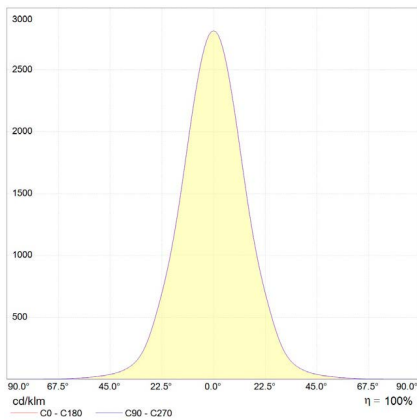

**See separate sheet
for Magnetic Track.
Consult factory for
Remote Power
Supply for Magnetic
Track.**

PHOTOMETRIC DATA

for light color ~3,000K | standard lens 30° | color rendering index typ. 97, R9 > 90, R12 > 90 | color variation ≤ 3 SDCM