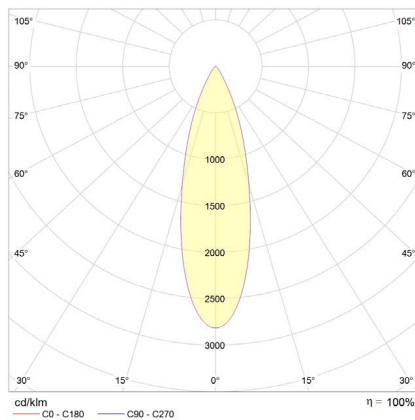

**See separate sheet
for Magnetic Track.
Consult factory for
Remote Power
Supply for Magnetic
Track.**

PHOTOMETRIC DATA

for light color ~3,000 K | standard lens 30° | color rendering index typ. 97, R9 > 90, R12 > 90 | color variation ≤ 3 SDCM