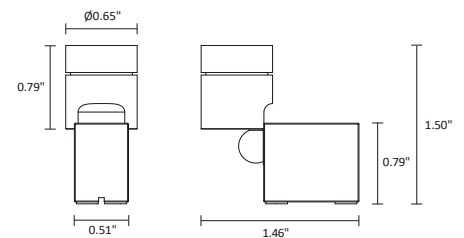

TECHNICAL DATA

Wattage / Input	2.3W (12VDC)
Power Supply	Remote - See Magnetic Track Sheet
Dimming	Individual Dimming Not Available. See page 3 for Remote Dimming Driver.
Construction	Body: Anodized Aluminum
CCT	2700K, 3000K, 3500K, 4000K, 5700K
CRI	>90
Delivered Lumens	140 lm (3000K, 30°)
Efficacy	61 lm/W (3000K, 30°)
Optics	8 Standard 15° Glass Lens - Aspherical w/ Light Diffusion Foil
Finishes	2 Standard, See Below
Fixture Dimensions	Ø0.65" x 0.79" (head) 0.51" x 0.79" (base)
Lumen Maintenance	L80, B10 >50,000hrs
IP Rating	IP20

Fixture Dimensions

NOTE: Track to be ordered separately

ORDERING INFORMATION

Example: C1-MINI-UHC-23-40-18-SI. Accessories / Power Supplies ordered separately.

C1-MINI-UHC	-	23	-		-		-		
Model No.	Wattage	CCT	Optics	Finish					
C1-MINI-UHC (A400014)	23 - 2.3W	27 - 2700K	8 - 8°	SW - Anodized Black					
		30 - 3000K	15 - 15° *	SI - Silver					
		35 - 3500K	18 - 18°	Custom RAL (min. 10)					
		40 - 4000K	26 - 26°	CH - Champagne					
		57 - 5700K	30 - 30°	HA - Hard Anodized					
		45 - 45°	30 - 30°	GO - Gold					
		80 - 80°	47 - 47°+25°	RAL - Custom RAL					
		40 - 40°+10°							