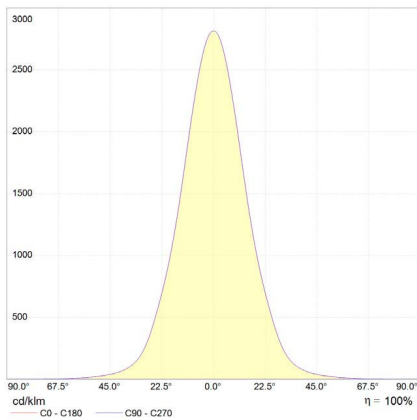

**See separate sheet
for Magnetic Track.
Consult factory for
Remote Power
Supply for Magnetic
Track.**

PHOTOMETRIC DATA

for light color ~3,000 K | standard lens 30° | color rendering index typ. 97, R9 > 90, R12 > 90 | color variation ≤ 3 SDCM