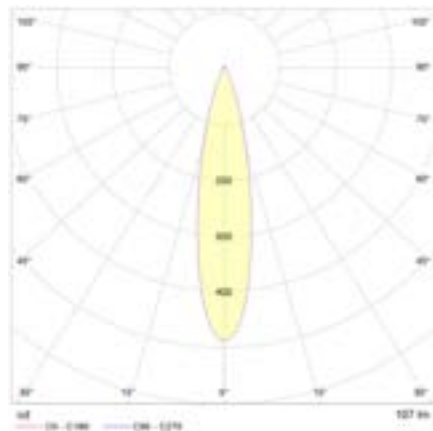

## PHOTOMETRIC DATA

for light color ~3,000 K | standard lens 20° | color rendering index typ. 97, R9 > 90, R12 > 90 | color variation ≤ 3 SDCM

Job Name/Date:

Fixture Type Designation: