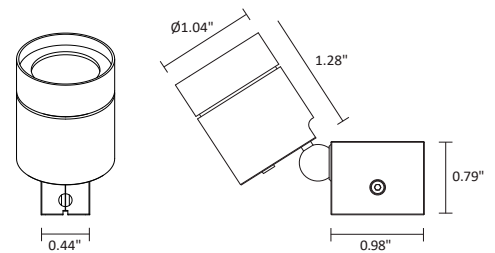

C1-STS is an LED spotlight for installation on magnetic track, suitable for showcase lighting in museum and retail settings. It is 180° rotatable, 90° swivelling, with screw base or magnetic base and available with a variety of optics, 5 color temperatures and 3 standard finishes.

## TECHNICAL DATA

<b>Wattage / Input</b>	2W (12VDC)
<b>Power Supply</b>	Remote - See Track Magnetic Sheet
<b>Dimming</b>	On Board with Dimming Pen (included) Uses Dimming Pen for Individual Dimming
<b>Construction</b>	Body: Anodized Aluminum
<b>CCT</b>	2700K, 3000K, 3500K, 4000K, 5700K
<b>CRI</b>	>97
<b>Delivered Lumens</b>	110 lm (2W, 3000K, 20°)
<b>Efficacy</b>	55 lm/W (3000K, 20°)
<b>Optics</b>	6 Standard, See Below
<b>Finishes</b>	3 Standard, See Below
<b>Fixture Dimensions</b>	Ø1.04" x 1.28" (head) 0.79" x 0.98" (base)
<b>Lumen Maintenance</b>	L80,B10 >50,000hrs
<b>IP Rating</b>	IP20

Fixture Dimensions

**NOTE: Track to be ordered separately**