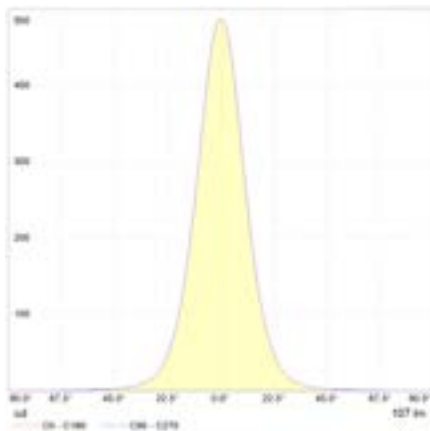

## PHOTOMETRIC DATA

for light color ~3,000 K | standard lens 20° | color rendering index typ. 97, R9 > 90, R12 > 90 | color variation ≤ 3 SDCM

Job Name/Date:

Fixture Type Designation: