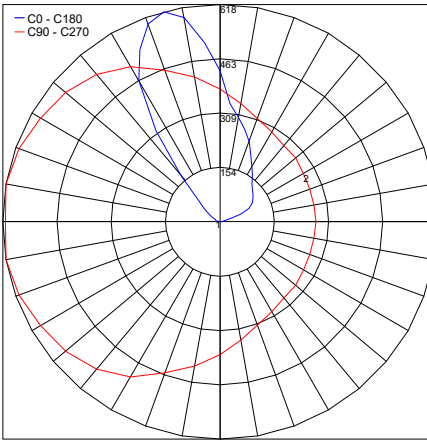

Maximum Candela = 618