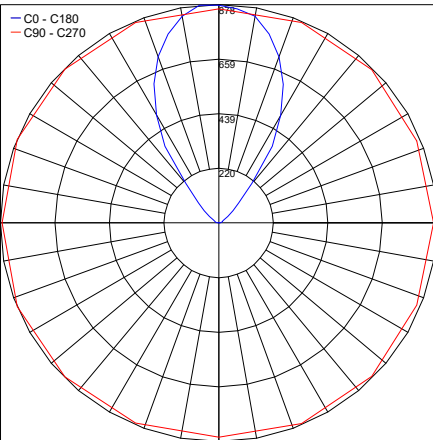

PHOTOMETRIC DATA
Note all Photometry is 3500K

Maximum Candela = 878