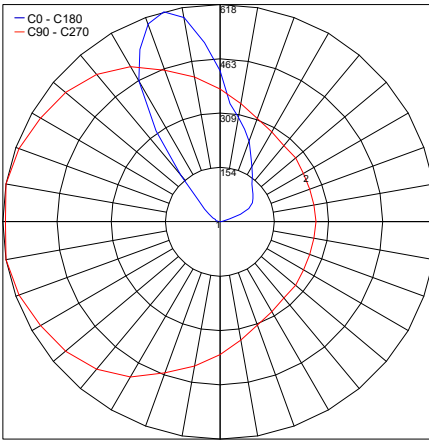

Maximum Candela = 618