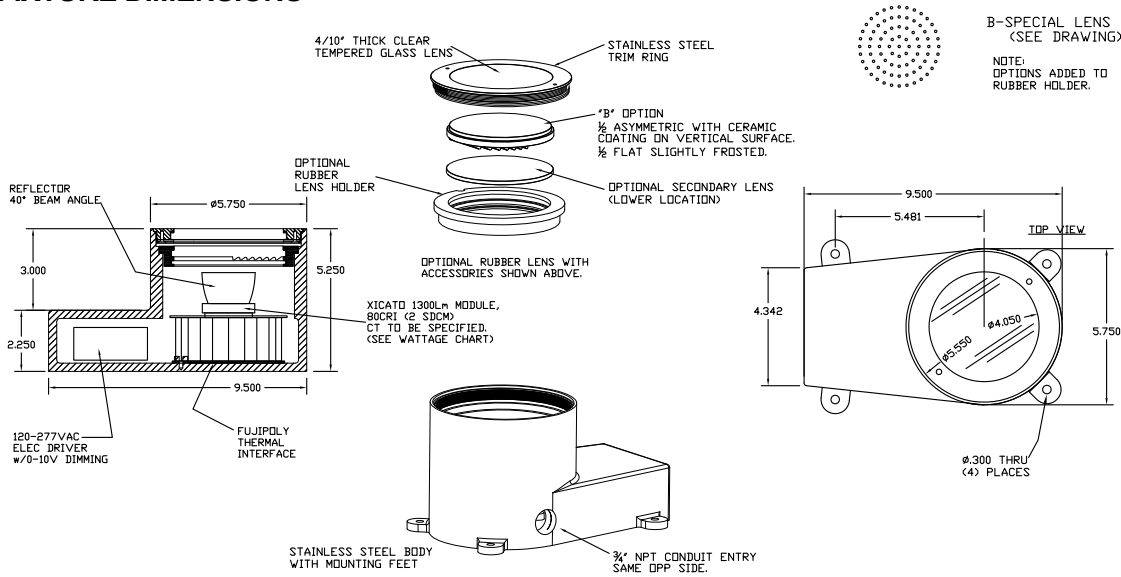

FIXTURE DIMENSIONS