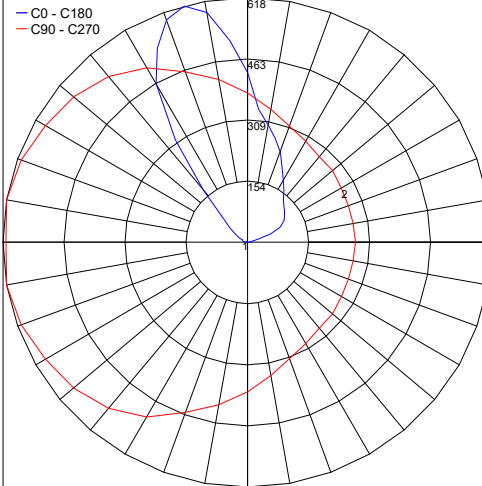

Job Name/Date:

Fixture Type Designation:

PHOTOMETRIC DATA

Note all Photometry is 3500K

Maximum Candela = 878

PHOTOMETRIC FILENAME : CDX LED 18W 35K TEMP GL (CDX-LEY4SS1LT0).IES

Maximum Candela = 618

PHOTOMETRIC FILENAME : CDX LED 18W 35K TEMP GL_ASYM LENS (CDX-L-EY4SS1LTB).IES