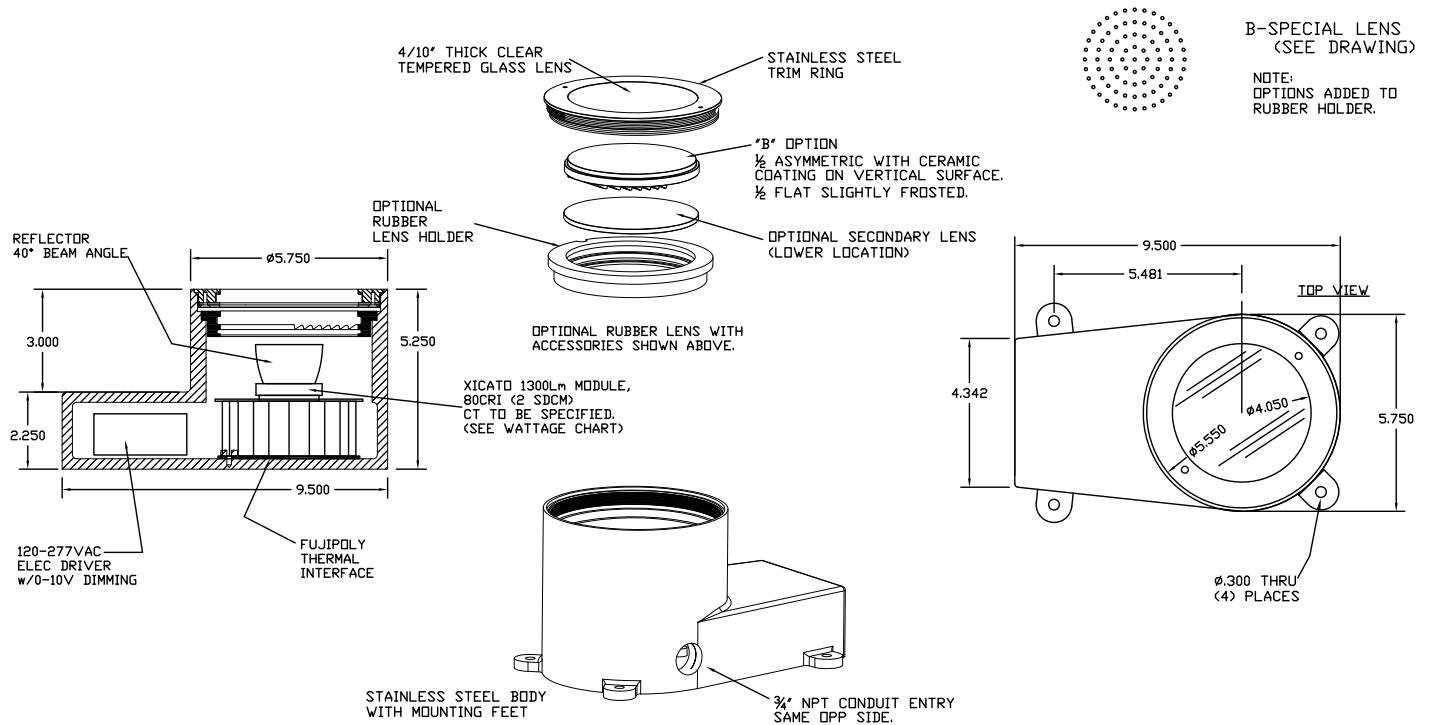

TECHNICAL DATA

Wattage / Input	12W (120-277VAC)
Power Supply	Integral (0-10V Dimming)
Dimming	0-10V, ELV, Triac Dimming on Static White
Construction	Body: Cast Stainless Steel 304 Alloy Lens: 0.4" Thick, Clear, Non-Skid or Frosted Tempered Glass Lens Frame: Threaded "Bottle Cap"
CCT	3000K, 3500K, 4000K
CRI	CRI>80
BUG Rating	B0-U4-G0
Delivered Lumens	981 lm (3500K)
Efficacy	54.5 lm/W
Optics	40° Reflector
Finishes	Stainless Steel
Fixture Dimensions	Ø5.75" x 5.25" h
LED Source	XICATO LED MODULE
IP Rating	IP68, IP69
Driveover Rated	11,000 lbs (30mph)

Fixture Dimensions
Ø5.75" x 5.25" h
See Full Drawing on page 2

ORDERING INFORMATION

Example: CDX-L-EY-4-SS-1-L-Q-W. Accessories sold separately.

CDX-L	-		-	4	-	SS	-	1	-	L	-		-	
Model #	CCT	Body	Finish	Grill/Face	Driver	Glass Lens	Options							
CDX-L	EX - 3000K EY - 3500K EZ - 4000K	4 - Fully Recessed	SS - Stainless Steel	1 - Standard	L - 120-277V with Integral 0-10V Dimming <i>Note: ELV and Triac 120V only</i>	T - Clear Tempered Q - Clear Tempered Glass w/ Anti-Skid Pattern G - Frosted Tempered Note: Rubber Lens Holder PPG00274 included w/ options	0 - None W - Linear Spread H - Honeycomb Louver S - Solite Lens B - Special Lens (see drawing) A - Anti-Glare Shield							

Job Name/Date:

Fixture Type Designation:

FIXTURE DIMENSIONS

ACCESSORIES

Installation

LL301 - Optional Leveling Pad
Set of 4

Anti-Glare

PPDG0028001*
Anti-Glare Shield - Ø4.2"
*include as an option in ordering matrix

Job Name/Date:

Fixture Type Designation:

PHOTOMETRIC DATA

Note all Photometry is 3500K

Maximum Candela = 878

PHOTOMETRIC FILENAME : CDX LED 18W 35K TEMP GL (CDX-LEY4SS1LT0).IES

Maximum Candela = 618

PHOTOMETRIC FILENAME : CDX LED 18W 35K TEMP GL_ASYM LENS (CDX-L-EY4SS1LTB).IES