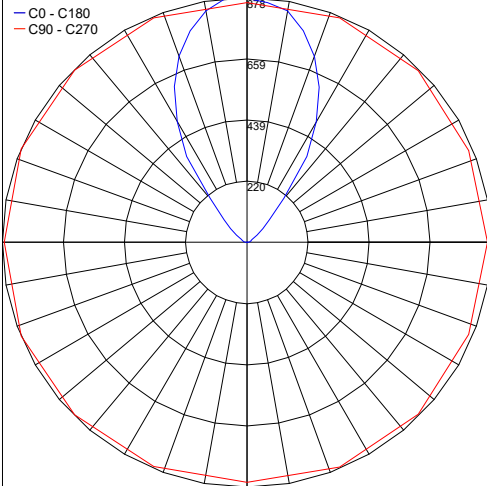

Fixture Dimensions
Ø5.75" x 5.25" h
See Full Drawing on page 2

ORDERING INFORMATION

Example: CDX-L-EY-4-SS-1-L-Q-W. Accessories sold separately.

CDX-L	-		-	4	-	SS	-	1	-	L	-		-	
Model #	CCT	Body	Finish	Grill/Face	Driver	Glass Lens	Options							
CDX-L	EX - 3000K EY - 3500K EZ - 4000K	4 - Fully Recessed	SS - Stainless Steel	1 - Standard	L - 120-277V with Integral 0-10V Dimming <i>Note: ELV and Triac 120V only</i>	T - Clear Tempered Q - Clear Tempered Glass w/ Anti-Skid Pattern G - Frosted Tempered Note: Rubber Lens Holder PPG00274 included w/ options	0 - None W - Linear Spread H - Honeycomb Louver S - Solite Lens B - Special Lens (see drawing) A - Anti-Glare Shield							

Job Name/Date:

Fixture Type Designation:

FIXTURE DIMENSIONS

ACCESSORIES

Installation

LL301 - Optional Leveling Pad
Set of 4

Anti-Glare

PPDG0028001*
Anti-Glare Shield - Ø4.2"
*include as an option in ordering matrix

Job Name/Date:

Fixture Type Designation:

PHOTOMETRIC DATA

Note all Photometry is 3500K

Maximum Candela = 878

PHOTOMETRIC FILENAME : CDX LED 18W 35K TEMP GL (CDX-LEY4SS1LT0).IES

Maximum Candela = 618

PHOTOMETRIC FILENAME : CDX LED 18W 35K TEMP GL_ASYM LENS (CDX-L-EY4SS1LTB).IES