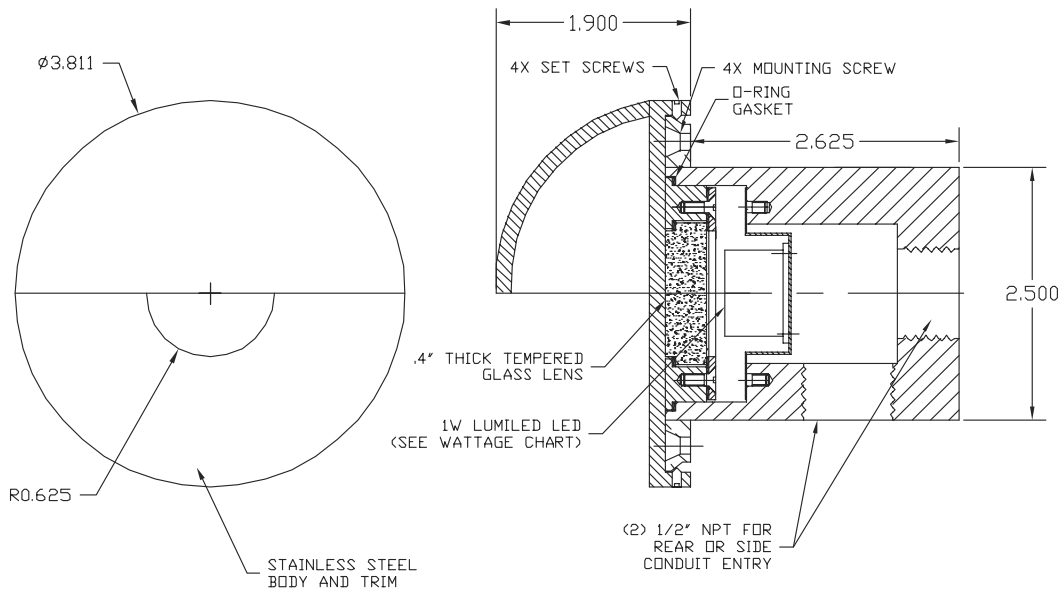

CH2

Vandal Resistant, CSA Listed, Wet Label IP67 LED Fixture

designplan™ 

- **Cast stainless steel 304 hood**
- **Hood can be rotated 360° for orientation.**
- **Stainless steel body with mounting flange.**
- **Hidden stainless steel mounting hardware**
- **CSA listed IP67**
- **Remote 120VAC driver**
- **Provide with 1/2" threaded conduit entry for rear or bottom feed**
- **0.40" thick vandal resistant lens**
- **ADA compliant**
- **Standard with linear spread lens optic for forward throw**
- **Complies with LM79 and LM80**

designplanTM 