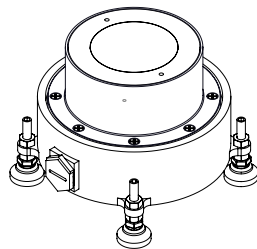

TECHNICAL DATA

Wattage / Input	17W (Static White - 120-277VAC) 18W (RGBW + Tunable White - 120-277VAC)
Power Supply	Integral with Dimming
Construction	Body: Cast 316L Stainless Steel Lens: 0.4" Thick, Tempered Glass
CCT	2700K, 3000K, 3500K, 4000K, RGBW + Tunable White (1650-8000K)
CRI	>80, >90 (RGBW + Tunable White)
Initial Lumens	2140 lm (17W) 1000 lm (18W - RGBW+Tunable White)
Efficacy	127.4 lm/W (17W) 55.6 lm/W (18W - RGBW+Tunable White)
Optics	14°, 25° (Static White); 18°, 24° (RGBW + TW)
Finishes	Stainless Steel
Fixture Dimensions	Ø7.0" x 7.0" h
LED Source	XICATO LED Module, Araya LED Module
IP Rating	IP67, IP69
Driveover Rated	11,000 lbs (30 mph)

Fixture Dimensions
Ø7.0" x 7.0" h
See Full Drawing on page 2

ORDERING INFORMATION

Example: CUA-LEU4SS1LTQ.

CUA-L		4	SS1				
Model #	Wattage	Body	Finish	Optic	Driver	Lens	Options
CUA-L	FA - 17W, 2000 lm, 2700K EU - 17W, 2000 lm, 3000K EV - 17W, 2000 lm, 3500K EW - 17W, 2000 lm, 4000K	4 - Fully Recessed With Conduit Entries	SS1 - Stainless Steel Standard Grill	1 - 14° 2 - 25°	L - 120-277VAC Integral w/ 0-10V Dimming	T - Clear Tempered Glass Q - Anti-slip Patterned	0 - None Q - Honeycomb Louver R - Assymetric Spread
Model #	CCT	Body	Finish	Optic	Driver	Lens	Options
CUA-L	RW - 18W, RGBW + Tunable White (1650K-8000K) + DMX	4 - Fully Recessed With Conduit Entries	SS1 - Stainless Steel Standard Grill	1 - 18° 2 - 24°	C - 120-277VAC <i>All luminaires come with DMX, 0-10V and Bluetooth (Commissioning Capabilities)</i>	T - Clear Tempered Glass Q - Anti-slip Patterned	0 - None Q - Honeycomb Louver R - Assymetric Spread Note: Rubber Holder required for any/all options

Product Code:

Job Name/Date:

FIXTURE DIMENSIONS

ACCESSORIES - Installation

LL301 - Optional Leveling Pad
Set of 3

Product Code:

Job Name/Date:

PHOTOMETRIC DATA
Coming Soon