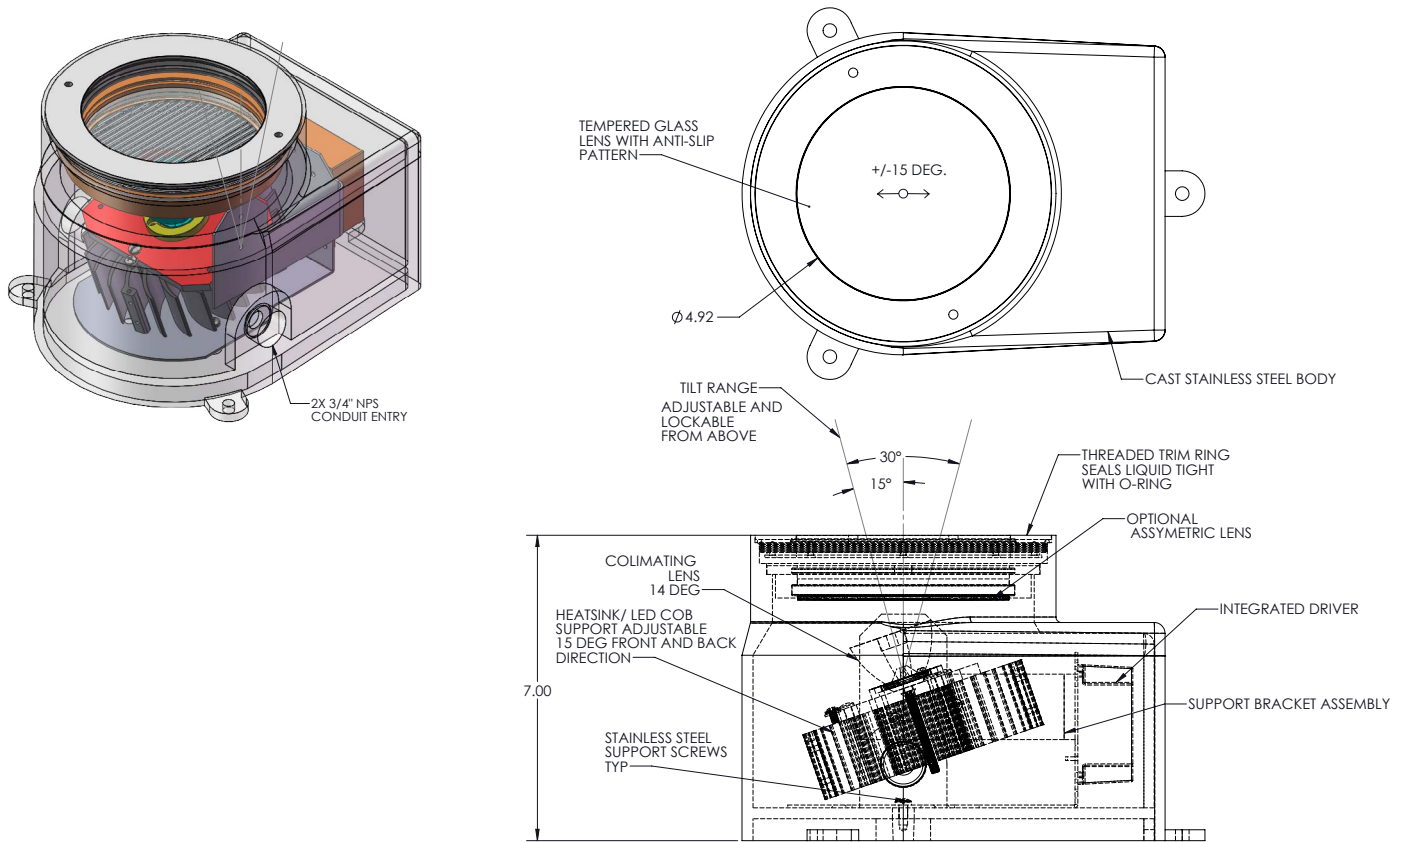

TECHNICAL DATA

Wattage / Input	17W (Static White - 120-277VAC) 18W (RGBW + Tunable White - 120-277VAC)
Power Supply	Integral with Dimming
Construction	Body: Cast 316L Stainless Steel Lens: 0.4" Thick, Tempered Glass
CCT	2700K, 3000K, 3500K, 4000K, RGBW + Tunable White (1650-8000K)
CRI	>80, >90 (RGBW + Tunable White)
Initial Lumens	2140 lm (17W) 1000 lm (18W - RGBW+Tunable White)
Efficacy	127.4 lm/W (17W) 55.6 lm/W (18W - RGBW+Tunable White)
Optics	14°, 25° (Static White); 18°, 24° (RGBW + TW)
Finishes	Stainless Steel
Fixture Dimensions	Ø7.0" x 7.0" h
LED Source	XICATO LED Module, Araya LED Module
IP Rating	IP67, IP69
Driveover Rated	11,000 lbs (30 mph)

Fixture Dimensions
Ø7.0" x 7.0" h
See Full Drawing on page 2

ORDERING INFORMATION

Example: CUA-LEU4SS1LTQ.

CUA-L		4	SS1				
Model #	Wattage	Body	Finish	Optic	Driver	Lens	Options
CUA-L	FA - 17W, 2000 lm, 2700K EU - 17W, 2000 lm, 3000K EV - 17W, 2000 lm, 3500K EW - 17W, 2000 lm, 4000K	4 - Fully Recessed With Conduit Entries	SS1 - Stainless Steel Standard Grill	1 - 14° 2 - 25°	L - 120-277VAC Integral w/ 0-10V Dimming	T - Clear Tempered Glass Q - Anti-slip Patterned	0 - None Q - Honeycomb Louver R - Assymetric Spread
Model #	CCT	Body	Finish	Optic	Driver	Lens	Options
CUA-L	RW - 18W, RGBW + Tunable White (1650K-8000K) + DMX	4 - Fully Recessed With Conduit Entries	SS1 - Stainless Steel Standard Grill	1 - 18° 2 - 24°	C - 120-277VAC <i>All luminaires come with DMX, 0-10V and Bluetooth (Commissioning Capabilities)</i>	T - Clear Tempered Glass Q - Anti-slip Patterned	0 - None Q - Honeycomb Louver R - Assymetric Spread Note: Rubber Holder required for any/all options

Product Code:

Job Name/Date:

FIXTURE DIMENSIONS

ACCESSORIES - Installation

LL301 - Optional Leveling Pad
Set of 3

Product Code:

Job Name/Date:

PHOTOMETRIC DATA
Coming Soon