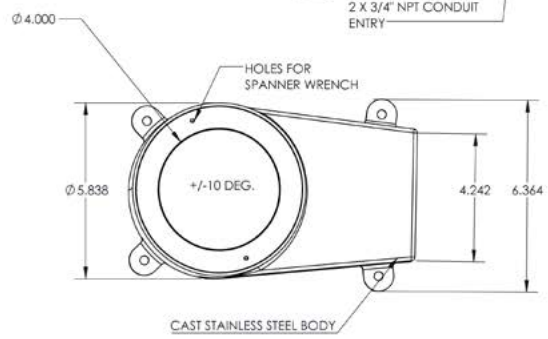

Fixture Dimensions
 Ø5.75" x 5.25" h
 See Full Drawing on page 2

TECHNICAL DATA

Wattage / Input	10W (Static White - 120-277VAC) 12W (RGBW+Tunable White - 120-277VAC)
Power Supply	Integral (0-10V, ELV, Triac Dimming on Static White)
Construction	Body: Cast Stainless Steel 304 Alloy Lens: 0.4" Thick, Clear, Non-Skid or Frosted Tempered Glass Lens Frame: Threaded "Bottle Cap"
CCT	2700K, 3000K, 3500K, 4000K
CRI	>80
Initial Lumens	1334 lm (3000K - Static White) 750 lm (3000K - RGBW+Tunable White)
Efficacy	133.4 lm/W (3000K - Static White) 62.5 lm/W (3000K - RGBW+Tunable White)
Optics	14°, 25° (Static White) 18°, 24° (RGBW+Tunable White)
Finishes	Stainless Steel
Fixture Dimensions	Ø5.75" x 5.25" h
LED Source	Citizen LED COB, Araya LED Module
IP Rating	IP68, IP69
Driveover Rated	11,000 lbs (30mph)

ORDERING INFORMATION

Example: CXA-LEY4SS12LQW.

CXA-L	-	4	SS1				
Model #	CCT	Body	Finish	Optic	Driver	Lens	Options
CXA-L	EW - 2700K EX - 3000K EY - 3500K EZ - 4000K	4 - Fully Recessed	SS1 - Stainless Steel Standard Grill	1 - 14° 2 - 25°	L - 120-277VAC Integral w/ 0-10V Dimming <i>Note: ELV and Triac 120V only</i>	T - Clear Tempered Glass Q - Non-slip Tempered G - Frosted Tempered	0 - None W - Linear Spread Q - Honeycomb Louver S - Solite Lens B - Special Lens
Model #	CCT			Optic	Driver		
CXA-L	RW - 12W, RGBW + Tunable White (1650K-8000K) +DMX			1 - 18° 2 - 24°	C - 120-277VAC		Note: Rubber Holder required for any/all options

Job Name/Date:

Fixture Type Designation:

FIXTURE DIMENSIONS

PHOTOMETRIC DATA

Coming Soon

ACCESSORIES - Installation

LL301 - Optional Leveling Pad Set of 4

Job Name/Date: