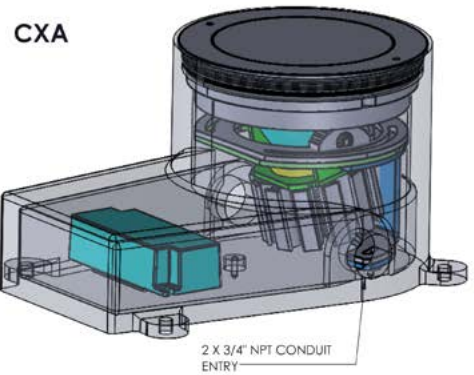

Fixture Dimensions
 Ø5.75" x 5.25" h
 See Full Drawing on page 2

TECHNICAL DATA

Wattage / Input	10W (Static White - 120-277VAC) 12W (RGBW+Tunable White - 120-277VAC)
Power Supply	Integral (0-10V, ELV, Triac Dimming on Static White)
Construction	Body: Cast Stainless Steel 304 Alloy Lens: 0.4" Thick, Clear, Non-Skid or Frosted Tempered Glass Lens Frame: Threaded "Bottle Cap"
CCT	2700K, 3000K, 3500K, 4000K
CRI	>80
Initial Lumens	1334 lm (3000K - Static White) 750 lm (3000K - RGBW+Tunable White)
Efficacy	133.4 lm/W (3000K - Static White) 62.5 lm/W (3000K - RGBW+Tunable White)
Optics	14°, 25° (Static White) 18°, 24° (RGBW+Tunable White)
Finishes	Stainless Steel
Fixture Dimensions	Ø5.75" x 5.25" h
LED Source	Citizen LED COB, Araya LED Module
IP Rating	IP68, IP69
Driveover Rated	11,000 lbs (30mph)

ORDERING INFORMATION

Example: CXA-LEY4SS12LQW.

CXA-L	-	4	SS1				
Model #	CCT	Body	Finish	Optic	Driver	Lens	Options
CXA-L	EW - 2700K EX - 3000K EY - 3500K EZ - 4000K	4 - Fully Recessed	SS1 - Stainless Steel Standard Grill	1 - 14° 2 - 25°	L - 120-277VAC Integral w/ 0-10V Dimming <i>Note: ELV and Triac 120V only</i>	T - Clear Tempered Glass Q - Non-slip Tempered G - Frosted Tempered	0 - None W - Linear Spread Q - Honeycomb Louver S - Solite Lens B - Special Lens
Model #	CCT			Optic	Driver		
CXA-L	RW - 12W, RGBW + Tunable White (1650K-8000K) +DMX			1 - 18° 2 - 24°	C - 120-277VAC		Note: Rubber Holder required for any/all options

Job Name/Date:

Fixture Type Designation:

FIXTURE DIMENSIONS

PHOTOMETRIC DATA

Coming Soon

ACCESSORIES - Installation

LL301 - Optional Leveling Pad Set of 4

Job Name/Date: