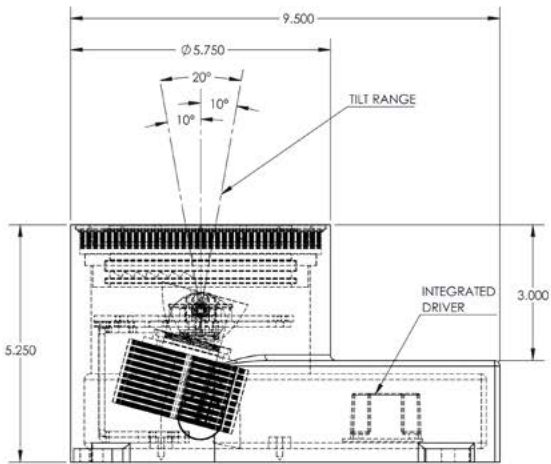

Fixture Dimensions
 Ø5.75" x 5.25" h
 See Full Drawing on page 2

TECHNICAL DATA

Wattage / Input	10W (Static White - 120-277VAC) 12W (RGBW+Tunable White - 120-277VAC)
Power Supply	Integral (0-10V, ELV, Triac Dimming on Static White)
Construction	Body: Cast Stainless Steel 304 Alloy Lens: 0.4" Thick, Clear, Non-Skid or Frosted Tempered Glass Lens Frame: Threaded "Bottle Cap"
CCT	2700K, 3000K, 3500K, 4000K
CRI	>80
Initial Lumens	1334 lm (3000K - Static White) 750 lm (3000K - RGBW+Tunable White)
Efficacy	133.4 lm/W (3000K - Static White) 62.5 lm/W (3000K - RGBW+Tunable White)
Optics	14°, 25° (Static White) 18°, 24° (RGBW+Tunable White)
Finishes	Stainless Steel
Fixture Dimensions	Ø5.75" x 5.25" h
LED Source	Citizen LED COB, Araya LED Module
IP Rating	IP68, IP69
Driveover Rated	11,000 lbs (30mph)

ORDERING INFORMATION

Example: CXA-LEY4SS12LQW.

CXA-L	-	4	SS1				
Model #	CCT	Body	Finish	Optic	Driver	Lens	Options
CXA-L	EW - 2700K EX - 3000K EY - 3500K EZ - 4000K	4 - Fully Recessed	SS1 - Stainless Steel Standard Grill	1 - 14° 2 - 25°	L - 120-277VAC Integral w/ 0-10V Dimming <i>Note: ELV and Triac 120V only</i>	T - Clear Tempered Glass Q - Non-slip Tempered G - Frosted Tempered	0 - None W - Linear Spread Q - Honeycomb Louver S - Solite Lens B - Special Lens
Model #	CCT			Optic	Driver		
CXA-L	RW - 12W, RGBW + Tunable White (1650K-8000K) +DMX			1 - 18° 2 - 24°	C - 120-277VAC		Note: Rubber Holder required for any/all options

Job Name/Date:

Fixture Type Designation:

FIXTURE DIMENSIONS

PHOTOMETRIC DATA

Coming Soon

ACCESSORIES - Installation

LL301 - Optional Leveling Pad Set of 4

Job Name/Date: