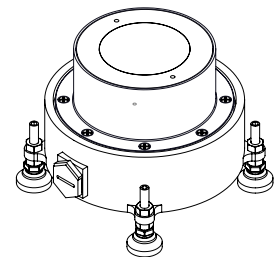

Fixture Dimensions
 Ø5.75" x 5.25" h
 See Full Drawing on page 2

TECHNICAL DATA

Wattage / Input	10W (Static White - 120-277VAC) 12W (RGBW+Tunable White - 120-277VAC)
Power Supply	Integral (0-10V, ELV, Triac Dimming on Static White)
Construction	Body: Cast Stainless Steel 304 Alloy Lens: 0.4" Thick, Clear, Non-Skid or Frosted Tempered Glass Lens Frame: Threaded "Bottle Cap"
CCT	2700K, 3000K, 3500K, 4000K
CRI	>80
Initial Lumens	1334 lm (3000K - Static White) 750 lm (3000K - RGBW+Tunable White)
Efficacy	133.4 lm/W (3000K - Static White) 62.5 lm/W (3000K - RGBW+Tunable White)
Optics	14°, 25° (Static White) 18°, 24° (RGBW+Tunable White)
Finishes	Stainless Steel
Fixture Dimensions	Ø5.75" x 5.25" h
LED Source	Citizen LED COB, Araya LED Module
IP Rating	IP68, IP69
Driveover Rated	11,000 lbs (30mph)

Job Name/Date:

Fixture Type Designation:

FIXTURE DIMENSIONS

PHOTOMETRIC DATA

Coming Soon

ACCESSORIES - Installation

LL301 - Optional Leveling Pad Set of 4

Job Name/Date: