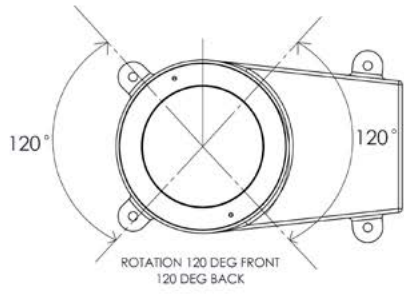

Fixture Dimensions
 Ø5.75" x 5.25" h
 See Full Drawing on page 2

TECHNICAL DATA

Wattage / Input	10W (Static White - 120-277VAC) 12W (RGBW+Tunable White - 120-277VAC)
Power Supply	Integral (0-10V, ELV, Triac Dimming on Static White)
Construction	Body: Cast Stainless Steel 304 Alloy Lens: 0.4" Thick, Clear, Non-Skid or Frosted Tempered Glass Lens Frame: Threaded "Bottle Cap"
CCT	2700K, 3000K, 3500K, 4000K
CRI	>80
Initial Lumens	1334 lm (3000K - Static White) 750 lm (3000K - RGBW+Tunable White)
Efficacy	133.4 lm/W (3000K - Static White) 62.5 lm/W (3000K - RGBW+Tunable White)
Optics	14°, 25° (Static White) 18°, 24° (RGBW+Tunable White)
Finishes	Stainless Steel
Fixture Dimensions	Ø5.75" x 5.25" h
LED Source	Citizen LED COB, Araya LED Module
IP Rating	IP68, IP69
Driveover Rated	11,000 lbs (30mph)

ORDERING INFORMATION

Example: CXA-LEY4SS12LQW.

CXA-L	-	4	SS1				
Model #	CCT	Body	Finish	Optic	Driver	Lens	Options
CXA-L	EW - 2700K EX - 3000K EY - 3500K EZ - 4000K	4 - Fully Recessed	SS1 - Stainless Steel Standard Grill	1 - 14° 2 - 25°	L - 120-277VAC Integral w/ 0-10V Dimming <i>Note: ELV and Triac 120V only</i>	T - Clear Tempered Glass Q - Non-slip Tempered G - Frosted Tempered	0 - None W - Linear Spread Q - Honeycomb Louver S - Solite Lens B - Special Lens
Model #	CCT			Optic	Driver		
CXA-L	RW - 12W, RGBW + Tunable White (1650K-8000K) +DMX			1 - 18° 2 - 24°	C - 120-277VAC		Note: Rubber Holder required for any/all options

Job Name/Date:

Fixture Type Designation:

FIXTURE DIMENSIONS

PHOTOMETRIC DATA

Coming Soon

ACCESSORIES - Installation

LL301 - Optional Leveling Pad Set of 4

Job Name/Date: