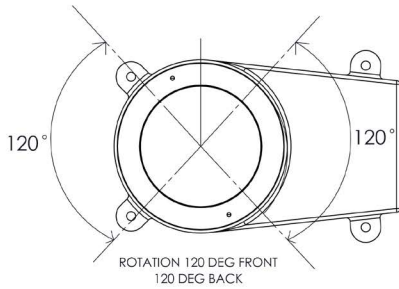

Fixture Dimensions  
 Ø5.75" x 5.25" h  
 See Full Drawing on page 2

## TECHNICAL DATA

<b>Wattage / Input</b>	10W (Static White - 120-277VAC) 12W (RGBW+Tunable White - 120-277VAC)
<b>Power Supply</b>	Integral (0-10V, ELV, Triac Dimming on Static White)
<b>Construction</b>	Body: Cast Stainless Steel 304 Alloy Lens: 0.4" Thick, Clear, Non-Skid or Frosted Tempered Glass Lens Frame: Threaded "Bottle Cap"
<b>CCT</b>	2700K, 3000K, 3500K, 4000K
<b>CRI</b>	>80
<b>Initial Lumens</b>	1334 lm (3000K - Static White) 750 lm (3000K - RGBW+Tunable White)
<b>Efficacy</b>	133.4 lm/W (3000K - Static White) 62.5 lm/W (3000K - RGBW+Tunable White)
<b>Optics</b>	14°, 25° (Static White) 18°, 24° (RGBW+Tunable White)
<b>Finishes</b>	Stainless Steel
<b>Fixture Dimensions</b>	Ø5.75" x 5.25" h
<b>LED Source</b>	Citizen LED COB, Araya LED Module
<b>IP Rating</b>	IP68, IP69
<b>Driveover Rated</b>	11,000 lbs (30mph)

## ORDERING INFORMATION

Example: CXA-LEY4SS12LQW.

CXA-L	-	4	SS1				
Model #	CCT	Body	Finish	Optic	Driver	Lens	Options
CXA-L	EW - 2700K EX - 3000K EY - 3500K EZ - 4000K	4 - Fully Recessed	SS1 - Stainless Steel Standard Grill	1 - 14° 2 - 25°	L - 120-277VAC Integral w/ 0-10V Dimming <i>Note: ELV and Triac 120V only</i>	T - Clear Tempered Glass Q - Non-slip Tempered G - Frosted Tempered	0 - None W - Linear Spread H - Honeycomb Louver S - Solite Lens B - Special Lens
Model #	CCT			Optic	Driver		
CXA-L	RW - 12W, RGBW + Tunable White (1650K-8000K) +DMX			1 - 18° 2 - 24°	C - 120-277VAC		<b>Note: Rubber Lens Holder PP600167 included w/ options</b>

Job Name/Date:

Fixture Type Designation:

**FIXTURE DIMENSIONS**

**CXA**

**PHOTOMETRIC DATA**

Coming Soon

**ACCESSORIES - Installation**

**LL301** - Optional Leveling Pad  
Set of 4