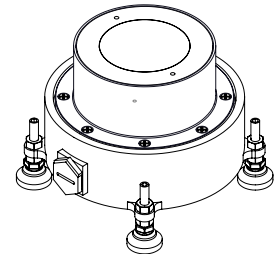

Fixture Dimensions  
 Ø5.75" x 5.25" h  
 See Full Drawing on page 2

## TECHNICAL DATA

<b>Wattage / Input</b>	10W (Static White - 120-277VAC) 12W (RGBW+Tunable White - 120-277VAC)
<b>Power Supply</b>	Integral (0-10V, ELV, Triac Dimming on Static White)
<b>Construction</b>	Body: Cast Stainless Steel 304 Alloy Lens: 0.4" Thick, Clear, Non-Skid or Frosted Tempered Glass Lens Frame: Threaded "Bottle Cap"
<b>CCT</b>	2700K, 3000K, 3500K, 4000K
<b>CRI</b>	>80
<b>Initial Lumens</b>	1334 lm (3000K - Static White) 750 lm (3000K - RGBW+Tunable White)
<b>Efficacy</b>	133.4 lm/W (3000K - Static White) 62.5 lm/W (3000K - RGBW+Tunable White)
<b>Optics</b>	14°, 25° (Static White) 18°, 24° (RGBW+Tunable White)
<b>Finishes</b>	Stainless Steel
<b>Fixture Dimensions</b>	Ø5.75" x 5.25" h
<b>LED Source</b>	Citizen LED COB, Araya LED Module
<b>IP Rating</b>	IP68, IP69
<b>Driveover Rated</b>	11,000 lbs (30mph)

Job Name/Date:

Fixture Type Designation:

**FIXTURE DIMENSIONS**

**CXA**

**PHOTOMETRIC DATA**

Coming Soon

**ACCESSORIES - Installation**

**LL301** - Optional Leveling Pad  
Set of 4