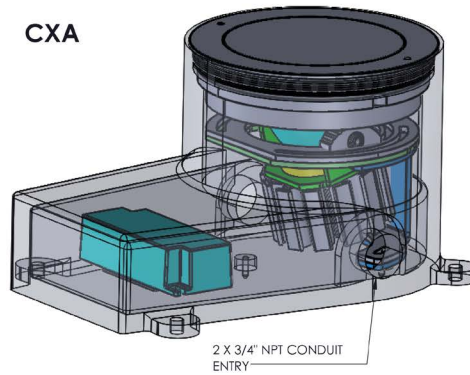

Fixture Dimensions  
 Ø5.75" x 5.25" h  
 See Full Drawing on page 2

## TECHNICAL DATA

<b>Wattage / Input</b>	10W (Static White - 120-277VAC) 12W (RGBW+Tunable White - 120-277VAC)
<b>Power Supply</b>	Integral (0-10V, ELV, Triac Dimming on Static White)
<b>Construction</b>	Body: Cast Stainless Steel 304 Alloy Lens: 0.4" Thick, Clear, Non-Skid or Frosted Tempered Glass Lens Frame: Threaded "Bottle Cap"
<b>CCT</b>	2700K, 3000K, 3500K, 4000K
<b>CRI</b>	>80
<b>Initial Lumens</b>	1334 lm (3000K - Static White) 750 lm (3000K - RGBW+Tunable White)
<b>Efficacy</b>	133.4 lm/W (3000K - Static White) 62.5 lm/W (3000K - RGBW+Tunable White)
<b>Optics</b>	14°, 25° (Static White) 18°, 24° (RGBW+Tunable White)
<b>Finishes</b>	Stainless Steel
<b>Fixture Dimensions</b>	Ø5.75" x 5.25" h
<b>LED Source</b>	Citizen LED COB, Araya LED Module
<b>IP Rating</b>	IP68, IP69
<b>Driveover Rated</b>	11,000 lbs (30mph)

## ORDERING INFORMATION

Example: CXA-LEY4SS12LQW.

CXA-L	-	4	SS1				
Model #	CCT	Body	Finish	Optic	Driver	Lens	Options
CXA-L	EW - 2700K EX - 3000K EY - 3500K EZ - 4000K	4 - Fully Recessed	SS1 - Stainless Steel Standard Grill	1 - 14° 2 - 25°	L - 120-277VAC Integral w/ 0-10V Dimming <i>Note: ELV and Triac 120V only</i>	T - Clear Tempered Glass Q - Non-slip Tempered G - Frosted Tempered	0 - None W - Linear Spread H - Honeycomb Louver S - Solite Lens B - Special Lens
Model #	CCT			Optic	Driver		
CXA-L	RW - 12W, RGBW + Tunable White (1650K-8000K) +DMX			1 - 18° 2 - 24°	C - 120-277VAC		<b>Note: Rubber Lens Holder PP600167 included w/ options</b>

Job Name/Date:

Fixture Type Designation:

**FIXTURE DIMENSIONS**

**CXA**

**PHOTOMETRIC DATA**

Coming Soon

**ACCESSORIES - Installation**

**LL301** - Optional Leveling Pad  
Set of 4