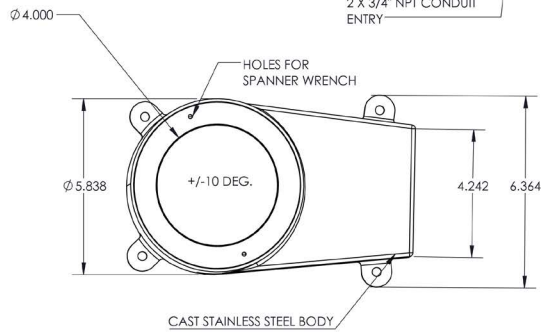

Fixture Dimensions  
 Ø5.75" x 5.25" h  
 See Full Drawing on page 2

## TECHNICAL DATA

<b>Wattage / Input</b>	10W (Static White - 120-277VAC) 12W (RGBW+Tunable White - 120-277VAC)
<b>Power Supply</b>	Integral (0-10V, ELV, Triac Dimming on Static White)
<b>Construction</b>	Body: Cast Stainless Steel 304 Alloy Lens: 0.4" Thick, Clear, Non-Skid or Frosted Tempered Glass Lens Frame: Threaded "Bottle Cap"
<b>CCT</b>	2700K, 3000K, 3500K, 4000K
<b>CRI</b>	>80
<b>Initial Lumens</b>	1334 lm (3000K - Static White) 750 lm (3000K - RGBW+Tunable White)
<b>Efficacy</b>	133.4 lm/W (3000K - Static White) 62.5 lm/W (3000K - RGBW+Tunable White)
<b>Optics</b>	14°, 25° (Static White) 18°, 24° (RGBW+Tunable White)
<b>Finishes</b>	Stainless Steel
<b>Fixture Dimensions</b>	Ø5.75" x 5.25" h
<b>LED Source</b>	Citizen LED COB, Araya LED Module
<b>IP Rating</b>	IP68, IP69
<b>Driveover Rated</b>	11,000 lbs (30mph)

## ORDERING INFORMATION

Example: CXA-LEY4SS12LQW.

CXA-L	-	4	SS1				
Model #	CCT	Body	Finish	Optic	Driver	Lens	Options
CXA-L	EW - 2700K EX - 3000K EY - 3500K EZ - 4000K	4 - Fully Recessed	SS1 - Stainless Steel Standard Grill	1 - 14° 2 - 25°	L - 120-277VAC Integral w/ 0-10V Dimming <i>Note: ELV and Triac 120V only</i>	T - Clear Tempered Glass Q - Non-slip Tempered G - Frosted Tempered	0 - None W - Linear Spread H - Honeycomb Louver S - Solite Lens B - Special Lens
Model #	CCT			Optic	Driver		
CXA-L	RW - 12W, RGBW + Tunable White (1650K-8000K) +DMX			1 - 18° 2 - 24°	C - 120-277VAC		<b>Note: Rubber Lens Holder PP600167 included w/ options</b>

Job Name/Date:

Fixture Type Designation:

**FIXTURE DIMENSIONS**

**CXA**

**PHOTOMETRIC DATA**

Coming Soon

**ACCESSORIES - Installation**

**LL301** - Optional Leveling Pad  
Set of 4