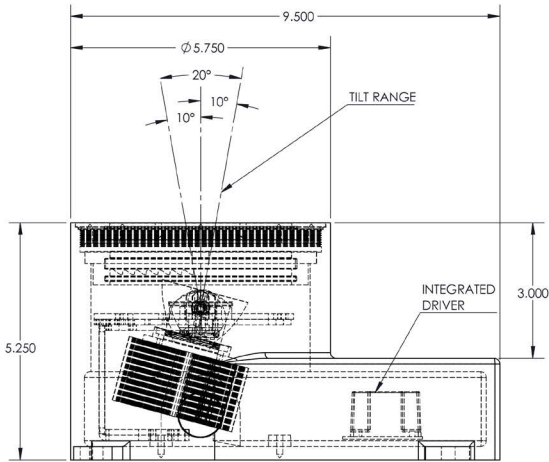

Fixture Dimensions  
 Ø5.75" x 5.25" h  
 See Full Drawing on page 2

## TECHNICAL DATA

<b>Wattage / Input</b>	10W (Static White - 120-277VAC) 12W (RGBW+Tunable White - 120-277VAC)
<b>Power Supply</b>	Integral (0-10V, ELV, Triac Dimming on Static White)
<b>Construction</b>	Body: Cast Stainless Steel 304 Alloy Lens: 0.4" Thick, Clear, Non-Skid or Frosted Tempered Glass Lens Frame: Threaded "Bottle Cap"
<b>CCT</b>	2700K, 3000K, 3500K, 4000K
<b>CRI</b>	>80
<b>Initial Lumens</b>	1334 lm (3000K - Static White) 750 lm (3000K - RGBW+Tunable White)
<b>Efficacy</b>	133.4 lm/W (3000K - Static White) 62.5 lm/W (3000K - RGBW+Tunable White)
<b>Optics</b>	14°, 25° (Static White) 18°, 24° (RGBW+Tunable White)
<b>Finishes</b>	Stainless Steel
<b>Fixture Dimensions</b>	Ø5.75" x 5.25" h
<b>LED Source</b>	Citizen LED COB, Araya LED Module
<b>IP Rating</b>	IP68, IP69
<b>Driveover Rated</b>	11,000 lbs (30mph)

## ORDERING INFORMATION

Example: CXA-LEY4SS12LQW.

CXA-L	-	4	SS1				
Model #	CCT	Body	Finish	Optic	Driver	Lens	Options
CXA-L	EW - 2700K EX - 3000K EY - 3500K EZ - 4000K	4 - Fully Recessed	SS1 - Stainless Steel Standard Grill	1 - 14° 2 - 25°	L - 120-277VAC Integral w/ 0-10V Dimming <i>Note: ELV and Triac 120V only</i>	T - Clear Tempered Glass Q - Non-slip Tempered G - Frosted Tempered	0 - None W - Linear Spread H - Honeycomb Louver S - Solite Lens B - Special Lens
Model #	CCT			Optic	Driver		
CXA-L	RW - 12W, RGBW + Tunable White (1650K-8000K) +DMX			1 - 18° 2 - 24°	C - 120-277VAC		<b>Note: Rubber Lens Holder PP600167 included w/ options</b>

Job Name/Date:

Fixture Type Designation:

**FIXTURE DIMENSIONS**

**CXA**

**PHOTOMETRIC DATA**

Coming Soon

**ACCESSORIES - Installation**

**LL301** - Optional Leveling Pad  
Set of 4