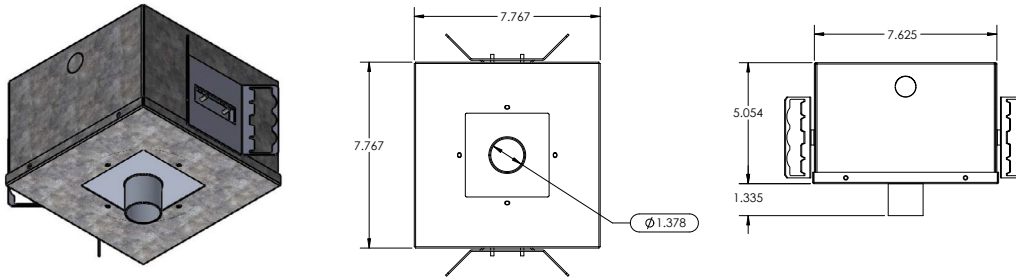

ACCESSORIES - Installation

AH-00007-IC (IC Rated)

AH-00007-CP (Chicago Plenum Rated)

Housing for recessed installation in ceilings.

PHOTOMETRIC DATA

Note all Photometry is 3000K