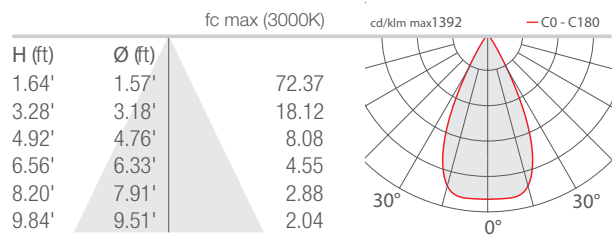

TECHNICAL DATA

Wattage / Input	2.5W (24VDC)
Power Supply	Remote, not included. See page 2.
Construction	Body/Trim: Aluminum Alloy EN AW 6026 Cable Length: 4.92'
CCT	2700K, 3000K, 4000K
CRI	>90
Delivered Lumens	144 lm (3000K, 29°)
Efficacy	57.6 lm/W (3000K, 29°)
Optics	5 Standard (see below)
Finishes	White, Black, Custom RAL (4 Stage Marine Grade Finish)
Fixture Dimensions	Ø1.54" x 1.28" h
Cut-out Size	Ø1.38" (for ceiling or installations)
Fixture Weight	0.15 lbs
LED Source	1 Power LED
Lumen Maintenance	L90, B10 >50,000hrs (Ta 25°C)
Color Consistency	1/4 ANSI BIN
Operating Temp.	32°F to +113°F
IP Rating	IP40
IK Rating	-

PHOTOMETRIC DATA

Note all Photometry is 3000K

S - 17°

M - 29°

P - 48° Sharp

L - 52°

W - 16°x34°

Job Name/Date: