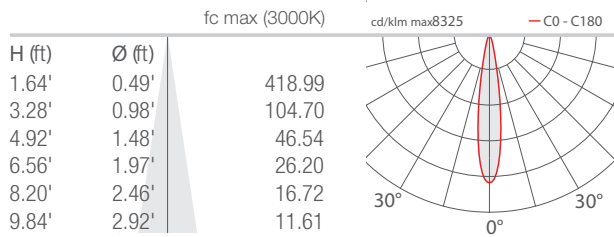

TECHNICAL DATA

Wattage / Input	2.5W (24VDC)
Power Supply	Remote, not included. See page 2.
Construction	Body/Trim: Aluminum Alloy EN AW 6026 Cable Length: 4.92'
CCT	2700K, 3000K, 4000K
CRI	>90
Delivered Lumens	144 lm (3000K, 29°)
Efficacy	57.6 lm/W (3000K, 29°)
Optics	5 Standard (see below)
Finishes	White, Black, Custom RAL (4 Stage Marine Grade Finish)
Fixture Dimensions	Ø1.54" x 1.28" h
Cut-out Size	Ø1.38" (for ceiling or installations)
Fixture Weight	0.15 lbs
LED Source	1 Power LED
Lumen Maintenance	L90, B10 >50,000hrs (Ta 25°C)
Color Consistency	1/4 ANSI BIN
Operating Temp.	32°F to +113°F
IP Rating	IP40
IK Rating	-

PHOTOMETRIC DATA

Note all Photometry is 3000K

S - 17°

M - 29°

P - 48° Sharp

L - 52°

W - 16°x34°

Job Name/Date: