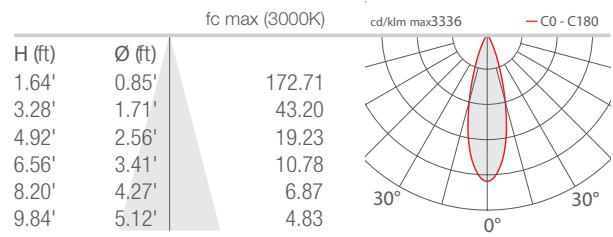

TECHNICAL DATA

Wattage / Input	2.5W (24VDC)
Power Supply	Remote, not included. See page 2.
Construction	Body/Trim: Aluminum Alloy EN AW 6026 Cable Length: 4.92'
CCT	2700K, 3000K, 4000K
CRI	>90
Delivered Lumens	144 lm (3000K, 29°)
Efficacy	57.6 lm/W (3000K, 29°)
Optics	5 Standard (see below)
Finishes	White, Black, Custom RAL (4 Stage Marine Grade Finish)
Fixture Dimensions	Ø1.54" x 1.28" h
Cut-out Size	Ø1.38" (for ceiling or installations)
Fixture Weight	0.15 lbs
LED Source	1 Power LED
Lumen Maintenance	L90, B10 >50,000hrs (Ta 25°C)
Color Consistency	1/4 ANSI BIN
Operating Temp.	32°F to +113°F
IP Rating	IP40
IK Rating	-

PHOTOMETRIC DATA

Note all Photometry is 3000K

S - 17°

M - 29°

P - 48° Sharp

L - 52°

W - 16°x34°

Job Name/Date: