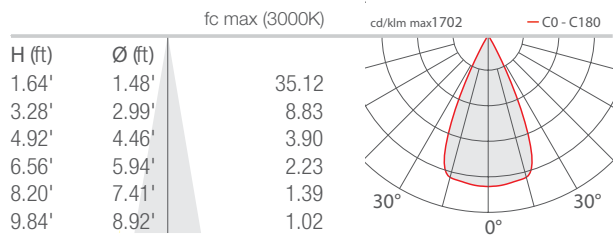

TECHNICAL DATA

Wattage / Input	2.5W (24VDC)
Power Supply	Remote, not included. See page 2.
Construction	Body/Trim: Aluminum Alloy EN AW 6026 Cable Length: 4.92'
CCT	2700K, 3000K, 4000K
CRI	>90
Delivered Lumens	144 lm (3000K, 29°)
Efficacy	57.6 lm/W (3000K, 29°)
Optics	5 Standard (see below)
Finishes	White, Black, Custom RAL (4 Stage Marine Grade Finish)
Fixture Dimensions	Ø1.54" x 1.28" h
Cut-out Size	Ø1.38" (for ceiling or installations)
Fixture Weight	0.15 lbs
LED Source	1 Power LED
Lumen Maintenance	L90, B10 >50,000hrs (Ta 25°C)
Color Consistency	1/4 ANSI BIN
Operating Temp.	32°F to +113°F
IP Rating	IP40
IK Rating	-

PHOTOMETRIC DATA

Note all Photometry is 3000K

S - 17°

M - 29°

P - 48° Sharp

L - 52°

W - 16°x34°

Job Name/Date: