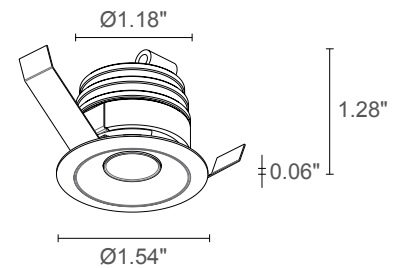

TECHNICAL DATA

Wattage / Input	2.5W (24VDC)
Power Supply	Remote, not included. See page 2.
Construction	Body/Trim: Aluminum Alloy EN AW 6026 Cable Length: 4.92'
CCT	2700K, 3000K, 4000K
CRI	>90
Delivered Lumens	144 lm (3000K, 29°)
Efficacy	57.6 lm/W (3000K, 29°)
Optics	5 Standard (see below)
Finishes	White, Black, Custom RAL (4 Stage Marine Grade Finish)
Fixture Dimensions	Ø1.54" x 1.28" h
Cut-out Size	Ø1.38" (for ceiling or installations)
Fixture Weight	0.15 lbs
LED Source	1 Power LED
Lumen Maintenance	L90, B10 >50,000hrs (Ta 25°C)
Color Consistency	1/4 ANSI BIN
Operating Temp.	32°F to +113°F
IP Rating	IP40
IK Rating	-

Cutout Dimensions for ceiling installations = Ø1.38"

Fixture Dimensions

ORDERING INFORMATION

Example: CM1600100050ME. Power Supplies / Accessories ordered separately.

CM16001000			
Model No.	CCT	Optics	Finish
CM16001000	F0 - 2700K 50 - 3000K 90 - 4000K	S - 17° M - 29° P - 48° sharp L - 52° W - 16° x 34°	E - White N - Black C - Custom RAL (Consult factory for "C")