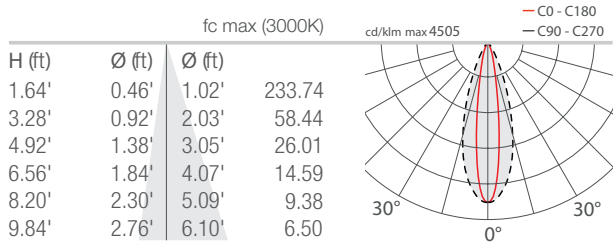

TECHNICAL DATA

Wattage / Input	2.5W (24VDC)
Power Supply	Remote, not included. See page 2.
Construction	Body/Trim: Aluminum Alloy EN AW 6026 Cable Length: 4.92'
CCT	2700K, 3000K, 4000K
CRI	>90
Delivered Lumens	144 lm (3000K, 29°)
Efficacy	57.6 lm/W (3000K, 29°)
Optics	5 Standard (see below)
Finishes	White, Black, Custom RAL (4 Stage Marine Grade Finish)
Fixture Dimensions	Ø1.54" x 1.28" h
Cut-out Size	Ø1.38" (for ceiling or installations)
Fixture Weight	0.15 lbs
LED Source	1 Power LED
Lumen Maintenance	L90, B10 >50,000hrs (Ta 25°C)
Color Consistency	1/4 ANSI BIN
Operating Temp.	32°F to +113°F
IP Rating	IP40
IK Rating	-

PHOTOMETRIC DATA

Note all Photometry is 3000K

S - 17°

M - 29°

P - 48° Sharp

L - 52°

W - 16°x34°

Job Name/Date: