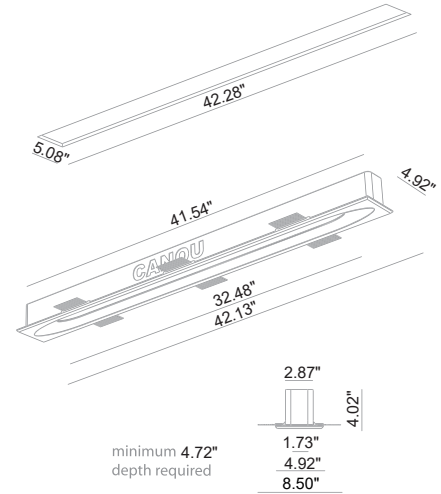

CANOU IP20

INDOOR

Fix (not adjustable) 0° - 0°

5.08" × 42.28"

Material : CALCYT® plaster

CANOU LED 3000 LM

REF N°	2700°K	3000°K
Remote	237 29 000	237 29 100

Remote 350mA - 23.1W - 3000 LM @149°F
 - 3300 LM@77°F - IP20
 parallel wiring - 0.2m - 1562°F
 4 SDCM - 4 Step MacAdam
 h= 4.72"

INSTALLATION KIT

STANDARD (included) installation system for ceiling 0.35" - 0.47" - 0.59"

REF N° 237 99 025 installation system for gypsum ceiling 0.98"

REF N° 237 99 030 installation system for gypsum ceiling 1.18" **REF**