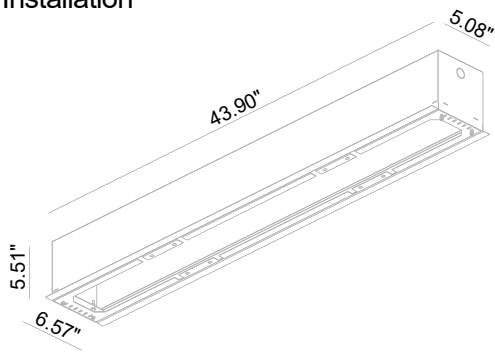

Canou IP20 is an indoor recessed linear luminaire that has a smooth and gentle curve that seems to fade into the architecture. The trimless Canou fixtures, made of Calcyt® plaster, share the same thermal expansion characteristics as regular plaster or plasterboard. This ensures installations that remain free of plaster cracks for the long haul.

Ceiling Cut-Out: 5.08" x 42.28"
Fixture Dimensions

TECHNICAL DATA

Wattage / Input	23.1W (350mA or 120VAC)
Power Supply	Remote, not included (see page 2)
Construction	Body: CALCYT® plaster Lens: Opal Polycarbonate
CCT	2700K, 3000K
CRI	>80
Delivered Lumens	—
Efficacy	—
Optics	Fixed
Finishes	Paintable Plaster
Cut-out Dimension	5.08" x 42.28"
Fixture Dimensions	4.92" w x 42.13" l x 4.02" h
Aperature	1.73" x 32.48"
Color Consistency	4-Step MacAdam
IP Rating	IP20

Job Name/Date:

Fixture Type Designation:

ACCESSORIES

Installation

Standard (included)

Installation system for ceiling 0.35" - 0.47" - 0.59"

237 99 025

Outer Casing for ceiling 0.98"