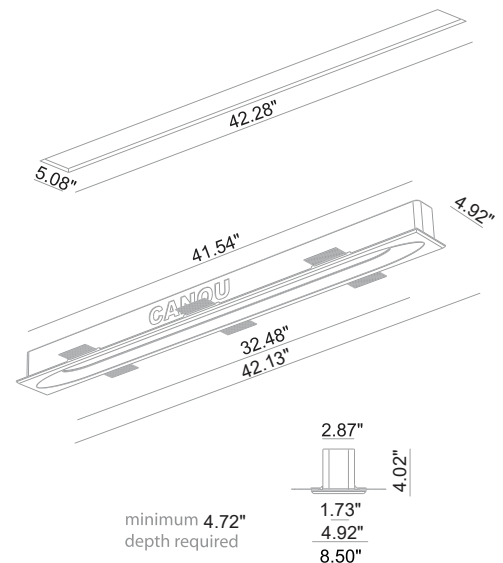

Canou IP20 is an indoor recessed linear luminaire that has a smooth and gentle curve that seems to fade into the architecture. The trimless Canou fixtures, made of Calcyt® plaster, share the same thermal expansion characteristics as regular plaster or plasterboard. This ensures installations that remain free of plaster cracks for the long haul.

Ceiling Cut-Out: 5.08" x 42.28"
Fixture Dimensions

TECHNICAL DATA

Wattage / Input	23.1W (350mA or 120VAC)
Power Supply	Remote, not included (see page 2)
Construction	Body: CALCYT® plaster Lens: Opal Polycarbonate
CCT	2700K, 3000K
CRI	>80
Delivered Lumens	—
Efficacy	—
Optics	Fixed
Finishes	Paintable Plaster
Cut-out Dimension	5.08" x 42.28"
Fixture Dimensions	4.92" w x 42.13" l x 4.02" h
Aperature	1.73" x 32.48"
Color Consistency	4-Step MacAdam
IP Rating	IP20

Job Name/Date:

Fixture Type Designation:

ACCESSORIES

Installation

Standard (included)

Installation system for ceiling 0.35" - 0.47" - 0.59"

237 99 025

Outer Casing for ceiling 0.98"