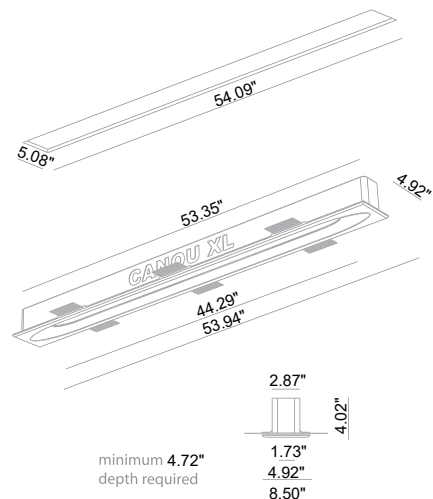

CANOU XL IP20

INDOOR

Fix (not adjustable) 0° - 0°

□ 5.08" × 54.09"

Material : CALCYT® plaster

CANOU XL LED 4000 LM

REF N°	2700°K	3000°K
Remote	242 29 000	242 29 100

Remote 350mA / 50Hz - 30.8W -
 4000lm@149°F 4400lm@77°F - **E** - **CE** -
 IP20 parallel wiring ∇ - \downarrow 0.2m - 1562°
 F \oplus \square 4 SDCM - 4 Step MacAdam
 h= 4.72"

INSTALLATION KIT

STANDARD (included) installation system for ceiling 0.35"- 0.47" - 0.59"

REF N° 242 99 025 installation system for gypsum ceiling 0.98"

REF N° 242 99 030 installation system for gypsum ceiling 1.18" **REF**