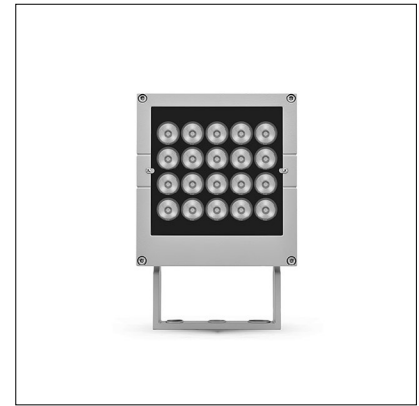

CASE MAXI 20 PRO

Case is a family of square outdoor floodlights for installation on a façade or wall. There are three sizes, Micro, Medium and Maxi that come in 2 color temperatures, 3 optic options and 3 standard finishes.

TECHNICAL DATA

Wattage / Input	50W (120-277VAC)
Power Supply	Integral (0-10V Dimming)
Construction	Body/Bracket: High Corrosion Resistance, Die-cast, Copper-free Aluminum Lens: Tempered Safely Glass Cable Length: 3.28'
CCT	3000K
BUG Rating	B0-U5-G5
Delivered Lumens	4900 lm (3000K, 10°)
Efficacy	98 lm/W
Optics	10°, 30°, 45°
Finishes	Textured Gray, Anthracite Gray, Matte Black
Fixture Dimensions	9.61" l x 5.04" w x 14.88" h
Fixture Weight	11.46 lbs
LED Source	20 CREE XP-L LEDs
IP Rating	IP65
Impact Rating	IK08

Fixture Dimensions

BOTH included in standard package

Short Fixing Bracket

Medium Fixing Bracket

With Extended Fixing Bracket

ORDERING INFORMATION

Example: 101016P-30K-30-TG.

	-	30K	-		-	
Model No.		CCT		Optics		Finish
101016P - short and medium fixing bracket included		30K - 3000K		10 - 10°		TG - Textured Gray
101016P - with extended fixing bracket - MARK				30 - 30°		AG - Anthracite Gray
				45 - 45°		MB - Matte Black

Job Name/Date:

Fixture Type Designation:

PHOTOMETRIC DATA

Note: Photometry is 3000K

Maximum Candela = 104543

PHOTOMETRIC FILENAME : 101016_10.IES

Maximum Candela = 16025

PHOTOMETRIC FILENAME : 101016_30.IES