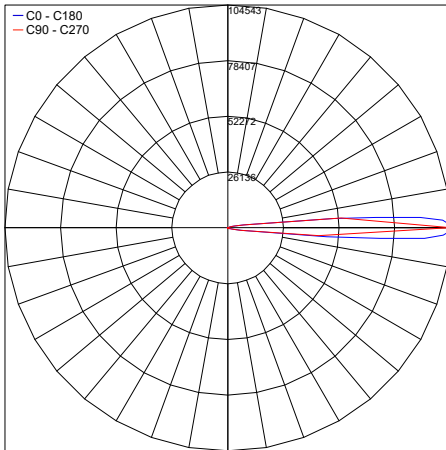

TECHNICAL DATA

Wattage / Input	50W (120-277VAC)
Power Supply	Integral (0-10V Dimming)
Construction	Body/Bracket: High Corrosion Resistance, Die-cast, Copper-free Aluminum Lens: Tempered Safely Glass Cable Length: 3.28'
CCT	3000K
BUG Rating	B0-U5-G5
Delivered Lumens	4900 lm (3000K, 10°)
Efficacy	98 lm/W
Optics	10°, 30°, 45°
Finishes	Textured Gray, Anthracite Gray, Matte Black
Fixture Dimensions	9.61" l x 5.04" w x 14.88" h
Fixture Weight	11.46 lbs
LED Source	20 CREE XP-L LEDs
IP Rating	IP65
Impact Rating	IK08

Fixture Dimensions

BOTH included in standard package

Short Fixing Bracket

Medium Fixing Bracket

With Extended Fixing Bracket

ORDERING INFORMATION

Example: 101016P-30K-30-TG.

	-	30K	-		-	
Model No.		CCT		Optics		Finish
101016P - short and medium fixing bracket included		30K - 3000K		10 - 10°		TG - Textured Gray
101016P - with extended fixing bracket - MARK				30 - 30°		AG - Anthracite Gray
				45 - 45°		MB - Matte Black

Job Name/Date:

Fixture Type Designation:

PHOTOMETRIC DATA

Note: Photometry is 3000K

Maximum Candela = 104543

PHOTOMETRIC FILENAME : 101016_10.IES

Maximum Candela = 16025

PHOTOMETRIC FILENAME : 101016_30.IES