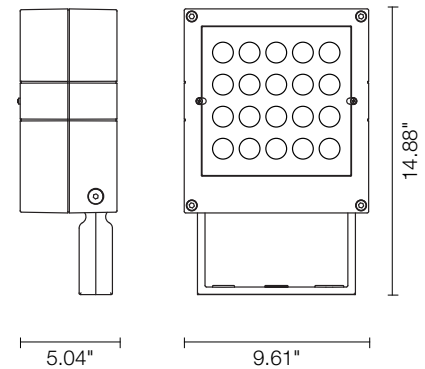

CASE MAXI 20 PRO

Case is a family of square outdoor floodlights for installation on a façade or wall. There are three sizes, Micro, Medium and Maxi that come in 2 color temperatures, 3 optic options and 3 standard finishes.

TECHNICAL DATA

Wattage / Input	50W (120-277VAC)
Power Supply	Integral (0-10V Dimming)
Construction	Body/Bracket: High Corrosion Resistance, Die-cast, Copper-free Aluminum Lens: Tempered Safely Glass Cable Length: 3.28'
CCT	3000K
BUG Rating	B0-U5-G5
Delivered Lumens	4900 lm (3000K, 10°)
Efficacy	98 lm/W
Optics	10°, 30°, 45°
Finishes	Textured Gray, Anthracite Gray, Matte Black
Fixture Dimensions	9.61" l x 5.04" w x 14.88" h
Fixture Weight	11.46 lbs
LED Source	20 CREE XP-L LEDs
IP Rating	IP65
Impact Rating	IK08

Fixture Dimensions

BOTH included in standard package

Short Fixing Bracket

Medium Fixing Bracket

With Extended Fixing Bracket

ORDERING INFORMATION

Example: 101016P-30K-30-TG.

	-	30K	-		-	
Model No.		CCT		Optics		Finish
101016P - short and medium fixing bracket included		30K - 3000K		10 - 10°		TG - Textured Gray
101016P - with extended fixing bracket - MARK				30 - 30°		AG - Anthracite Gray
				45 - 45°		MB - Matte Black

Job Name/Date:

Fixture Type Designation:

PHOTOMETRIC DATA

Note: Photometry is 3000K

Maximum Candela = 104543

PHOTOMETRIC FILENAME : 101016_10.IES

Maximum Candela = 16025

PHOTOMETRIC FILENAME : 101016_30.IES