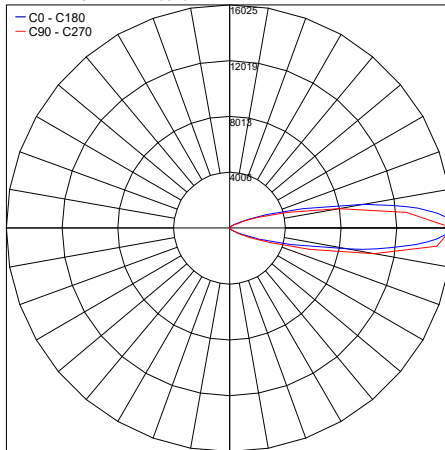

TECHNICAL DATA

Wattage / Input	50W (120-277VAC)
Power Supply	Integral (0-10V Dimming)
Construction	Body/Bracket: High Corrosion Resistance, Die-cast, Copper-free Aluminum Lens: Tempered Safely Glass Cable Length: 3.28'
CCT	3000K
BUG Rating	B0-U5-G5
Delivered Lumens	4900 lm (3000K, 10°)
Efficacy	98 lm/W
Optics	10°, 30°, 45°
Finishes	Textured Gray, Anthracite Gray, Matte Black
Fixture Dimensions	9.61" l x 5.04" w x 14.88" h
Fixture Weight	11.46 lbs
LED Source	20 CREE XP-L LEDs
IP Rating	IP65
Impact Rating	IK08

Fixture Dimensions

BOTH included in standard package

Short Fixing Bracket

Medium Fixing Bracket

With Extended Fixing Bracket

ORDERING INFORMATION

Example: 101016P-30K-30-TG.

	-	30K	-		-	
Model No.		CCT		Optics		Finish
101016P - short and medium fixing bracket included		30K - 3000K		10 - 10°		TG - Textured Gray
101016P - with extended fixing bracket - MARK				30 - 30°		AG - Anthracite Gray
				45 - 45°		MB - Matte Black

Job Name/Date:

Fixture Type Designation:

PHOTOMETRIC DATA

Note: Photometry is 3000K

Maximum Candela = 104543

PHOTOMETRIC FILENAME : 101016_10.IES

Maximum Candela = 16025

PHOTOMETRIC FILENAME : 101016_30.IES

Maximum Candela = 10753

PHOTOMETRIC FILENAME : 101016_45.IES

Job Name/Date:

Fixture Type Designation: