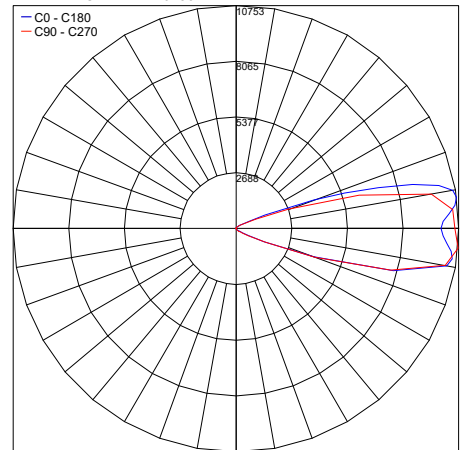

TECHNICAL DATA

Wattage / Input	50W (120-277VAC)
Power Supply	Integral (0-10V Dimming)
Construction	Body/Bracket: High Corrosion Resistance, Die-cast, Copper-free Aluminum Lens: Tempered Safely Glass Cable Length: 3.28'
CCT	3000K
BUG Rating	B0-U5-G5
Delivered Lumens	4900 lm (3000K, 10°)
Efficacy	98 lm/W
Optics	10°, 30°, 45°
Finishes	Textured Gray, Anthracite Gray, Matte Black
Fixture Dimensions	9.61" l x 5.04" w x 14.88" h
Fixture Weight	11.46 lbs
LED Source	20 CREE XP-L LEDs
IP Rating	IP65
Impact Rating	IK08

Fixture Dimensions

BOTH included in standard package

Short Fixing Bracket

Medium Fixing Bracket

With Extended Fixing Bracket

ORDERING INFORMATION

Example: 101016P-30K-30-TG.

	-	30K	-		-	
Model No.		CCT		Optics		Finish
101016P - short and medium fixing bracket included		30K - 3000K		10 - 10°		TG - Textured Gray
101016P - with extended fixing bracket - MARK				30 - 30°		AG - Anthracite Gray
				45 - 45°		MB - Matte Black

Job Name/Date:

Fixture Type Designation:

PHOTOMETRIC DATA

Note: Photometry is 3000K

Maximum Candela = 104543

PHOTOMETRIC FILENAME : 101016_10.IES

Maximum Candela = 16025

PHOTOMETRIC FILENAME : 101016_30.IES

Maximum Candela = 10753

PHOTOMETRIC FILENAME : 101016_45.IES

Job Name/Date:

Fixture Type Designation: