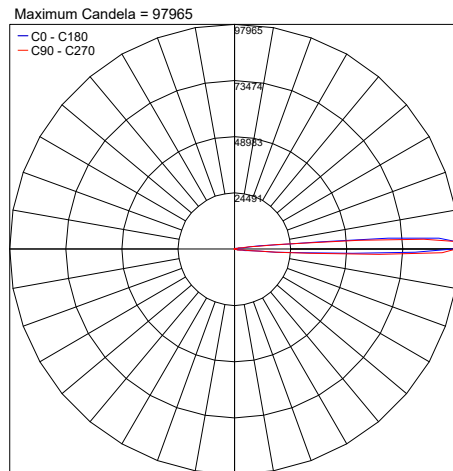

TECHNICAL DATA

Wattage / Input	30W (120-277VAC)
Power Supply	Integral (0-10V Dimming)
Construction	Body/Bracket: High Corrosion Resistance, Die-cast, Copper-free Aluminum Lens: Tempered Safely Glass Cable Length: 3.28'
CCT	3000K, 4000K
BUG Rating	B0-U5-G4 (10°) B0-U4-G4 (30°)
Delivered Lumens	2880 lm (3000K, 10°)
Efficacy	96 lm/W
Optics	10°, 30°, 45°
Finishes	Textured Gray, Anthracite Gray, Matte Black
Fixture Dimensions	9.61" l x 5.04" w x 14.88" h
Fixture Weight	11.46 lbs
LED Source	20 CREE XP-G2 LEDs
IP Rating	IP65
Impact Rating	IK08

Fixture Dimensions

BOTH included in standard package

Short Fixing Bracket

Medium Fixing Bracket

With Extended Fixing Bracket

ORDERING INFORMATION

Example: 101014P-30K-30-TG.

Model No.	CCT	Optics	Finish	
101014P - short and medium fixing bracket included	30K - 3000K	10 - 10°	TG - Textured Gray	
101014P - with extended fixing bracket - MARK	40K - 4000K	30 - 30°	AG - Anthracite Gray	
		45 - 45°	MB - Matte Black	

Job Name/Date:

Fixture Type Designation:

PHOTOMETRIC DATA

Note: Photometry is 3000K

PHOTOMETRIC FILENAME : CASE MAXI20 3000K 30W 10DEG.IES

PHOTOMETRIC FILENAME : CASE MAXI20 3000K 30W 30DEG.IES

PHOTOMETRIC FILENAME : CASE MAXI20 3000K 30W 45DEG.IES