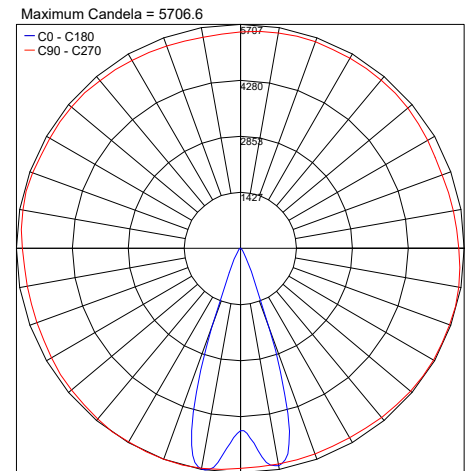

TECHNICAL DATA

Wattage / Input	30W (120-277VAC)
Power Supply	Integral (0-10V Dimming)
Construction	Body/Bracket: High Corrosion Resistance, Die-cast, Copper-free Aluminum Lens: Tempered Safely Glass Cable Length: 3.28'
CCT	3000K, 4000K
BUG Rating	B0-U5-G4 (10°) B0-U4-G4 (30°)
Delivered Lumens	2880 lm (3000K, 10°)
Efficacy	96 lm/W
Optics	10°, 30°, 45°
Finishes	Textured Gray, Anthracite Gray, Matte Black
Fixture Dimensions	9.61" l x 5.04" w x 14.88" h
Fixture Weight	11.46 lbs
LED Source	20 CREE XP-G2 LEDs
IP Rating	IP65
Impact Rating	IK08

Fixture Dimensions

BOTH included in standard package

Short Fixing Bracket

Medium Fixing Bracket

With Extended Fixing Bracket

ORDERING INFORMATION

Example: 101014P-30K-30-TG.

Model No.	CCT	Optics	Finish	
101014P - short and medium fixing bracket included	30K - 3000K	10 - 10°	TG - Textured Gray	
101014P - with extended fixing bracket - MARK	40K - 4000K	30 - 30°	AG - Anthracite Gray	
		45 - 45°	MB - Matte Black	

Job Name/Date:

Fixture Type Designation:

PHOTOMETRIC DATA

Note: Photometry is 3000K

PHOTOMETRIC FILENAME : CASE MAXI20 3000K 30W 10DEG.IES

PHOTOMETRIC FILENAME : CASE MAXI20 3000K 30W 30DEG.IES

PHOTOMETRIC FILENAME : CASE MAXI20 3000K 30W 45DEG.IES