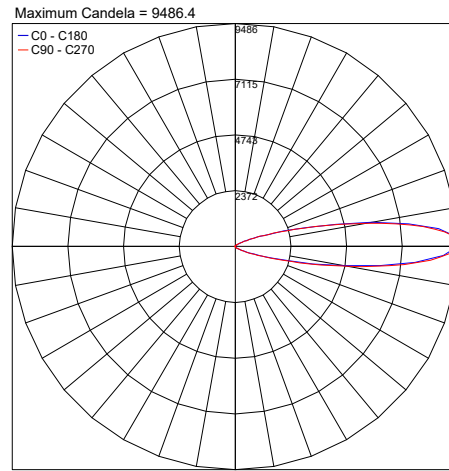

TECHNICAL DATA

Wattage / Input	30W (120-277VAC)
Power Supply	Integral (0-10V Dimming)
Construction	Body/Bracket: High Corrosion Resistance, Die-cast, Copper-free Aluminum Lens: Tempered Safely Glass Cable Length: 3.28'
CCT	3000K, 4000K
BUG Rating	B0-U5-G4 (10°) B0-U4-G4 (30°)
Delivered Lumens	2880 lm (3000K, 10°)
Efficacy	96 lm/W
Optics	10°, 30°, 45°
Finishes	Textured Gray, Anthracite Gray, Matte Black
Fixture Dimensions	9.61" l x 5.04" w x 14.88" h
Fixture Weight	11.46 lbs
LED Source	20 CREE XP-G2 LEDs
IP Rating	IP65
Impact Rating	IK08

Fixture Dimensions

BOTH included in standard package

Short Fixing Bracket

Medium Fixing Bracket

With Extended Fixing Bracket

ORDERING INFORMATION

Example: 101014P-30K-30-TG.

Model No.	CCT	Optics	Finish	
101014P - short and medium fixing bracket included	30K - 3000K	10 - 10°	TG - Textured Gray	
101014P - with extended fixing bracket - MARK	40K - 4000K	30 - 30°	AG - Anthracite Gray	
		45 - 45°	MB - Matte Black	

Job Name/Date:

Fixture Type Designation:

PHOTOMETRIC DATA

Note: Photometry is 3000K

PHOTOMETRIC FILENAME : CASE MAXI20 3000K 30W 10DEG.IES

PHOTOMETRIC FILENAME : CASE MAXI20 3000K 30W 30DEG.IES

PHOTOMETRIC FILENAME : CASE MAXI20 3000K 30W 45DEG.IES