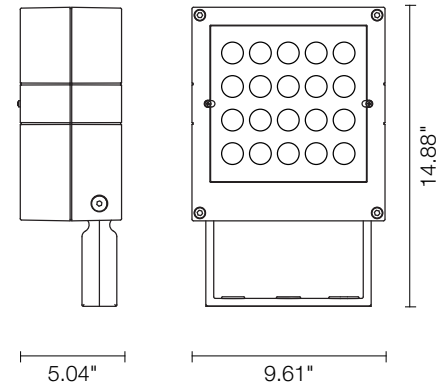

CASE MAXI 20

Case is a family of square outdoor floodlights for installation on a façade or wall. There are three sizes, Micro, Medium and Maxi that come in 2 color temperatures, 3 optic options and 3 standard finishes.

TECHNICAL DATA

Wattage / Input	30W (120-277VAC)
Power Supply	Integral (0-10V Dimming)
Construction	Body/Bracket: High Corrosion Resistance, Die-cast, Copper-free Aluminum Lens: Tempered Safely Glass Cable Length: 3.28'
CCT	3000K, 4000K
BUG Rating	B0-U5-G4 (10°) B0-U4-G4 (30°)
Delivered Lumens	2880 lm (3000K, 10°)
Efficacy	96 lm/W
Optics	10°, 30°, 45°
Finishes	Textured Gray, Anthracite Gray, Matte Black
Fixture Dimensions	9.61" l x 5.04" w x 14.88" h
Fixture Weight	11.46 lbs
LED Source	20 CREE XP-G2 LEDs
IP Rating	IP65
Impact Rating	IK08

Fixture Dimensions

BOTH included in standard package

Short Fixing Bracket

Medium Fixing Bracket

With Extended Fixing Bracket

ORDERING INFORMATION

Example: 101014P-30K-30-TG.

Model No.	CCT	Optics	Finish	
101014P - short and medium fixing bracket included	30K - 3000K	10 - 10°	TG - Textured Gray	
101014P - with extended fixing bracket - MARK	40K - 4000K	30 - 30°	AG - Anthracite Gray	
		45 - 45°	MB - Matte Black	

Job Name/Date:

Fixture Type Designation:

PHOTOMETRIC DATA

Note: Photometry is 3000K

PHOTOMETRIC FILENAME : CASE MAXI20 3000K 30W 10DEG.IES

PHOTOMETRIC FILENAME : CASE MAXI20 3000K 30W 30DEG.IES

PHOTOMETRIC FILENAME : CASE MAXI20 3000K 30W 45DEG.IES