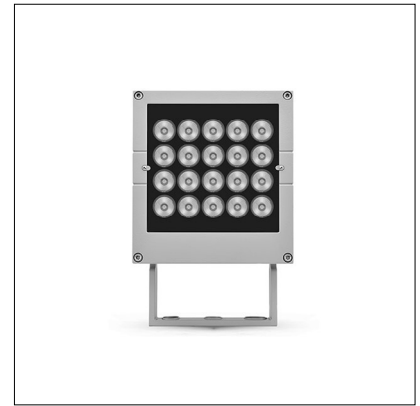

CASE MAXI 20

Case is a family of square outdoor floodlights for installation on a façade or wall. There are three sizes, Micro, Medium and Maxi that come in 2 color temperatures, 3 optic options and 3 standard finishes.

TECHNICAL DATA

Wattage / Input	30W (120-277VAC)
Power Supply	Integral (0-10V Dimming)
Construction	Body/Bracket: High Corrosion Resistance, Die-cast, Copper-free Aluminum Lens: Tempered Safely Glass Cable Length: 3.28'
CCT	3000K, 4000K
BUG Rating	B0-U5-G4 (10°) B0-U4-G4 (30°)
Delivered Lumens	2880 lm (3000K, 10°)
Efficacy	96 lm/W
Optics	10°, 30°, 45°
Finishes	Textured Gray, Anthracite Gray, Matte Black
Fixture Dimensions	9.61" l x 5.04" w x 14.88" h
Fixture Weight	11.46 lbs
LED Source	20 CREE XP-G2 LEDs
IP Rating	IP65
Impact Rating	IK08

Fixture Dimensions

BOTH included in standard package

Short Fixing Bracket

Medium Fixing Bracket

With Extended Fixing Bracket

ORDERING INFORMATION

Example: 101014P-30K-30-TG.

Model No.	CCT	Optics	Finish	
101014P - short and medium fixing bracket included	30K - 3000K	10 - 10°	TG - Textured Gray	
101014P - with extended fixing bracket - MARK	40K - 4000K	30 - 30°	AG - Anthracite Gray	
		45 - 45°	MB - Matte Black	