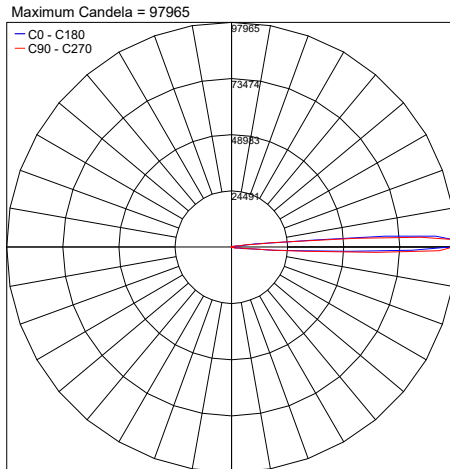

## TECHNICAL DATA

<b>Wattage / Input</b>	30W (120-277VAC)
<b>Power Supply</b>	Integral (0-10V Dimming)
<b>Construction</b>	Body/Bracket: High Corrosion Resistance, Die-cast, Copper-free Aluminum Lens: Tempered Safely Glass Cable Length: 3.28'
<b>CCT</b>	3000K, 4000K
<b>BUG Rating</b>	B0-U5-G4 (10°) B0-U4-G4 (30°)
<b>Delivered Lumens</b>	2880 lm (3000K, 10°)
<b>Efficacy</b>	96 lm/W
<b>Optics</b>	10°, 30°, 45°
<b>Finishes</b>	Textured Gray, Anthracite Gray, Matte Black
<b>Fixture Dimensions</b>	9.61" l x 5.04" w x 14.88" h
<b>Fixture Weight</b>	11.46 lbs
<b>LED Source</b>	20 CREE XP-G2 LEDs
<b>IP Rating</b>	IP65
<b>Impact Rating</b>	IK08

### Fixture Dimensions

## ORDERING INFORMATION

Example: 101014P-30K-30-TG.

<b>Model No.</b>	<b>CCT</b>	<b>Optics</b>	<b>Finish</b>		
101014P - short and medium fixing bracket <b>included</b>	30K - 3000K	10 - 10°	TG - Textured Gray		
101014P - with extended fixing bracket - <b>MARK</b>	40K - 4000K	30 - 30°	AG - Anthracite Gray		
		45 - 45°	MB - Matte Black		

## PHOTOMETRIC DATA

Note: Photometry is 3000K

PHOTOMETRIC FILENAME : CASE MAXI20 3000K 30W 10DEG.IES

PHOTOMETRIC FILENAME : CASE MAXI20 3000K 30W 30DEG.IES

PHOTOMETRIC FILENAME : CASE MAXI20 3000K 30W 45DEG.IES