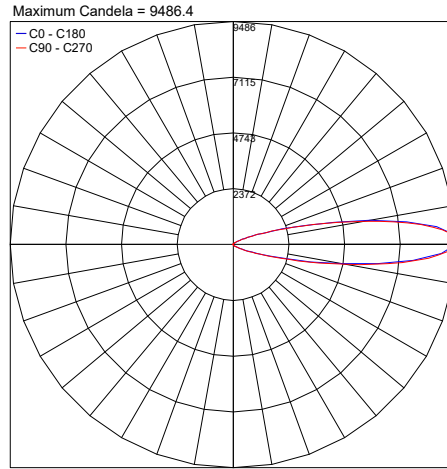

## TECHNICAL DATA

<b>Wattage / Input</b>	30W (120-277VAC)
<b>Power Supply</b>	Integral (0-10V Dimming)
<b>Construction</b>	Body/Bracket: High Corrosion Resistance, Die-cast, Copper-free Aluminum Lens: Tempered Safely Glass Cable Length: 3.28'
<b>CCT</b>	3000K, 4000K
<b>BUG Rating</b>	B0-U5-G4 (10°) B0-U4-G4 (30°)
<b>Delivered Lumens</b>	2880 lm (3000K, 10°)
<b>Efficacy</b>	96 lm/W
<b>Optics</b>	10°, 30°, 45°
<b>Finishes</b>	Textured Gray, Anthracite Gray, Matte Black
<b>Fixture Dimensions</b>	9.61" l x 5.04" w x 14.88" h
<b>Fixture Weight</b>	11.46 lbs
<b>LED Source</b>	20 CREE XP-G2 LEDs
<b>IP Rating</b>	IP65
<b>Impact Rating</b>	IK08

### Fixture Dimensions

## ORDERING INFORMATION

Example: 101014P-30K-30-TG.

<b>Model No.</b>	<b>CCT</b>	<b>Optics</b>	<b>Finish</b>		
101014P - short and medium fixing bracket <b>included</b>	30K - 3000K	10 - 10°	TG - Textured Gray		
101014P - with extended fixing bracket - <b>MARK</b>	40K - 4000K	30 - 30°	AG - Anthracite Gray		
		45 - 45°	MB - Matte Black		

## PHOTOMETRIC DATA

Note: Photometry is 3000K

PHOTOMETRIC FILENAME : CASE MAXI20 3000K 30W 10DEG.IES

PHOTOMETRIC FILENAME : CASE MAXI20 3000K 30W 30DEG.IES

PHOTOMETRIC FILENAME : CASE MAXI20 3000K 30W 45DEG.IES