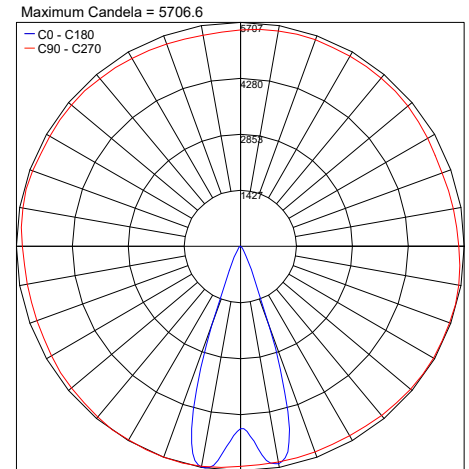

### Fixture Dimensions

## PHOTOMETRIC DATA

Note: Photometry is 3000K

PHOTOMETRIC FILENAME : CASE MAXI20 3000K 30W 10DEG.IES

PHOTOMETRIC FILENAME : CASE MAXI20 3000K 30W 30DEG.IES

PHOTOMETRIC FILENAME : CASE MAXI20 3000K 30W 45DEG.IES