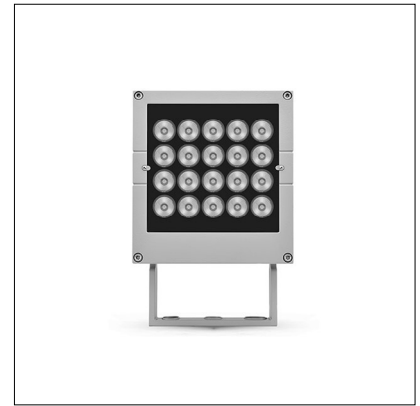

# CASE MAXI 20

Case is a family of square outdoor floodlights for installation on a façade or wall. There are three sizes, Micro, Medium and Maxi that come in 2 color temperatures, 3 optic options and 3 standard finishes.

## TECHNICAL DATA

<b>Wattage / Input</b>	30W (120-277VAC)
<b>Power Supply</b>	Integral (0-10V Dimming)
<b>Construction</b>	Body/Bracket: High Corrosion Resistance, Die-cast, Copper-free Aluminum Lens: Tempered Safely Glass Cable Length: 3.28'
<b>CCT</b>	3000K, 4000K
<b>BUG Rating</b>	B0-U5-G4 (10°) B0-U4-G4 (30°)
<b>Delivered Lumens</b>	2880 lm (3000K, 10°)
<b>Efficacy</b>	96 lm/W
<b>Optics</b>	10°, 30°, 45°
<b>Finishes</b>	Textured Gray, Anthracite Gray, Matte Black
<b>Fixture Dimensions</b>	9.61" l x 5.04" w x 14.88" h
<b>Fixture Weight</b>	11.46 lbs
<b>LED Source</b>	20 CREE XP-G2 LEDs
<b>IP Rating</b>	IP65
<b>Impact Rating</b>	IK08

## ORDERING INFORMATION

Example: 101014P-30K-30-TG.

<b>Model No.</b>	<b>CCT</b>	<b>Optics</b>	<b>Finish</b>		
101014P - short and medium fixing bracket <b>included</b>	30K - 3000K	10 - 10°	TG - Textured Gray		
101014P - with extended fixing bracket - <b>MARK</b>	40K - 4000K	30 - 30°	AG - Anthracite Gray		
		45 - 45°	MB - Matte Black		