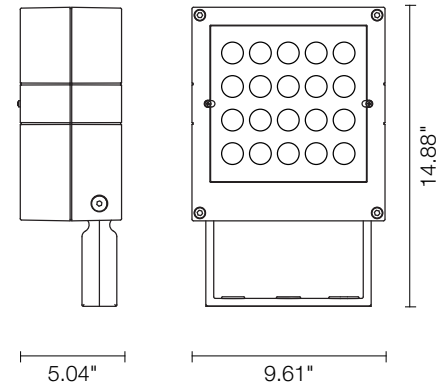

# CASE MAXI 20

Case is a family of square outdoor floodlights for installation on a façade or wall. There are three sizes, Micro, Medium and Maxi that come in 2 color temperatures, 3 optic options and 3 standard finishes.

## TECHNICAL DATA

<b>Wattage / Input</b>	30W (120-277VAC)
<b>Power Supply</b>	Integral (0-10V Dimming)
<b>Construction</b>	Body/Bracket: High Corrosion Resistance, Die-cast, Copper-free Aluminum Lens: Tempered Safely Glass Cable Length: 3.28'
<b>CCT</b>	3000K, 4000K
<b>BUG Rating</b>	B0-U5-G4 (10°) B0-U4-G4 (30°)
<b>Delivered Lumens</b>	2880 lm (3000K, 10°)
<b>Efficacy</b>	96 lm/W
<b>Optics</b>	10°, 30°, 45°
<b>Finishes</b>	Textured Gray, Anthracite Gray, Matte Black
<b>Fixture Dimensions</b>	9.61" l x 5.04" w x 14.88" h
<b>Fixture Weight</b>	11.46 lbs
<b>LED Source</b>	20 CREE XP-G2 LEDs
<b>IP Rating</b>	IP65
<b>Impact Rating</b>	IK08

### Fixture Dimensions