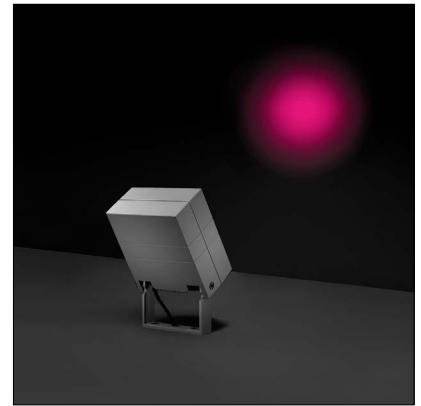

CASE MAXI RGBW

Case is a family of square outdoor floodlights for installation on a façade or wall. Case Maxi RGBW is a color changing version of the largest size offered in 3 optics options and 3 standard finishes.

TECHNICAL DATA

Wattage / Input	28W (24VDC)
Power Supply	Remote driver with DMX integrated into fixture See page 2 for remote power supplies
Construction	Body/Bracket: High Corrosion Resistance, Die-cast, Copper-free Aluminum Lens: Tempered Safely Glass Cable Length: 3.28'
CCT	RGBW
Delivered Lumens	992 lm (25°)
Efficacy	35.4 lm/W
Optics	12°, 25°, 35°
Finishes	Textured Gray, Anthracite Gray, Matte Black
Fixture Dimensions	9.61" l x 5.04" w x 14.88" h
Fixture Weight	11.02 lbs
LED Source	6 CREE "XML" COLOR RGBW LED
IP Rating	IP65
Impact Rating	IK08

Fixture Dimensions

ORDERING INFORMATION

Example: 101008RGBWP-25-TG.

101008RGBWP	-		-	
Model No.	Optics	Finish		
101008RGBWP	12 - 12°	TG - Textured Gray		
	25 - 25°	AG - Anthracite Gray		
	35 - 35°	MB - Matte Black		