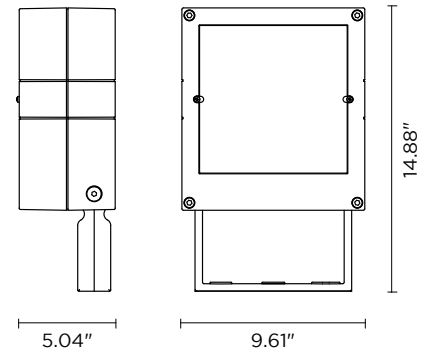

CASE MAXI RGBW

Case is a family of square outdoor floodlights for installation on a façade or wall. Case Maxi RGBW is a color changing version of the largest size offered in 3 optics options and 3 standard finishes.

TECHNICAL DATA

Wattage / Input	28W (24VDC)
Power Supply	Remote driver with DMX integrated into fixture See page 2 for remote power supplies
Construction	Body/Bracket: High Corrosion Resistance, Die-cast, Copper-free Aluminum Lens: Tempered Safely Glass Cable Length: 3.28'
CCT	RGBW
Delivered Lumens	992 lm (25°)
Efficacy	35.4 lm/W
Optics	12°, 25°, 35°
Finishes	Textured Gray, Anthracite Gray, Matte Black
Fixture Dimensions	9.61" l x 5.04" w x 14.88" h
Fixture Weight	11.02 lbs
LED Source	6 CREE "XML" COLOR RGBW LED
IP Rating	IP65
Impact Rating	IK08

Fixture Dimensions

ORDERING INFORMATION

Example: 101008RGBWP-25-TG.

101008RGBWP	-		-	
Model No.	Optics	Finish		
101008RGBWP	12 - 12°	TG - Textured Gray		
	25 - 25°	AG - Anthracite Gray		
	35 - 35°	MB - Matte Black		