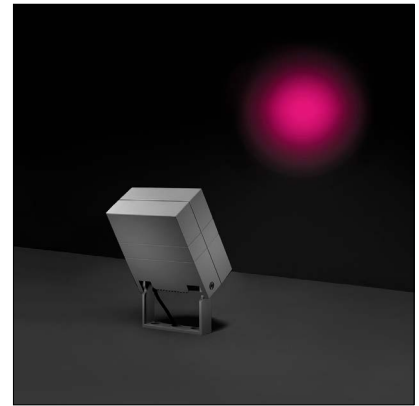

CASE MAXI RGBW

Case is a family of square outdoor floodlights for installation on a façade or wall. Case Maxi RGBW is a color changing version of the largest size offered in 3 optics options and 3 standard finishes.

TECHNICAL DATA

Wattage / Input	28W (24VDC)
Power Supply	Remote driver with DMX integrated into fixture See page 2 for remote power supplies
Construction	Body/Bracket: High Corrosion Resistance, Die-cast, Copper-free Aluminum Lens: Tempered Safely Glass Cable Length: 3.28'
CCT	RGBW
Delivered Lumens	992 lm (25°)
Efficacy	35.4 lm/W
Optics	12°, 25°, 35°
Finishes	Textured Gray, Anthracite Gray, Matte Black
Fixture Dimensions	9.61" l x 5.04" w x 14.88" h
Fixture Weight	11.02 lbs
LED Source	6 CREE "XML" COLOR RGBW LED
IP Rating	IP65
Impact Rating	IK08

Fixture Dimensions

ORDERING INFORMATION

Example: 101008RGBWP-25-TG.

101008RGBWP	-		-	
Model No.	Optics	Finish		
101008RGBWP	12 - 12°	TG - Textured Gray		
	25 - 25°	AG - Anthracite Gray		
	35 - 35°	MB - Matte Black		