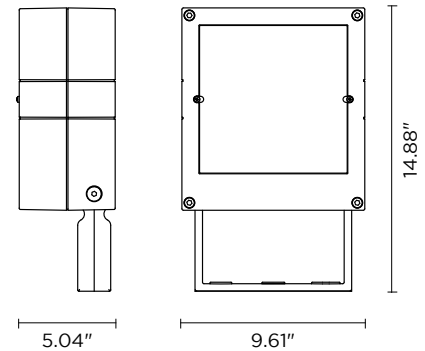

CASE MAXI RGBW

Case is a family of square outdoor floodlights for installation on a façade or wall. Case Maxi RGBW is a color changing version of the largest size offered in 3 optics options and 3 standard finishes.

TECHNICAL DATA

Wattage / Input	28W (24VDC)
Power Supply	Remote driver with DMX integrated into fixture See page 2 for remote power supplies
Construction	Body/Bracket: High Corrosion Resistance, Die-cast, Copper-free Aluminum Lens: Tempered Safely Glass Cable Length: 3.28'
CCT	RGBW
Delivered Lumens	992 lm (25°)
Efficacy	35.4 lm/W
Optics	12°, 25°, 35°
Finishes	Textured Gray, Anthracite Gray, Matte Black
Fixture Dimensions	9.61" l x 5.04" w x 14.88" h
Fixture Weight	11.02 lbs
LED Source	6 CREE "XML" COLOR RGBW LED
IP Rating	IP65
Impact Rating	IK08

Fixture Dimensions

ORDERING INFORMATION

Example: 101008RGBWP-25-TG.

101008RGBWP	-		-	
Model No.	Optics	Finish		
101008RGBWP	12 - 12°	TG - Textured Gray		
	25 - 25°	AG - Anthracite Gray		
	35 - 35°	MB - Matte Black		