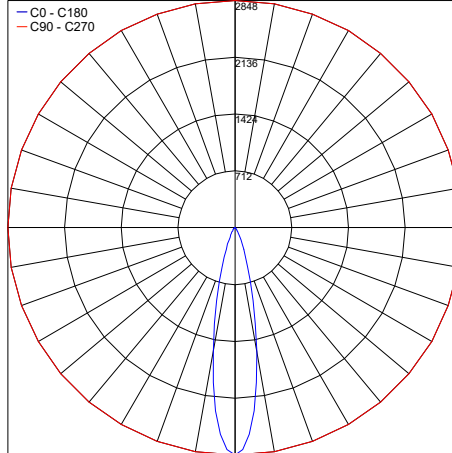

TECHNICAL DATA

Wattage / Input	12W (120-277VAC)
Power Supply	Integral (0-10V Dimming)
Construction	Body/Bracket: High Corrosion Resistance, Die-cast, Copper-free Aluminum Lens: Tempered Safety Glass Cable Length: 3.28'
CCT	3000K, 4000K
BUG Rating	B0-U5-G0 (45°)
Delivered Lumens	1152 lm (3000K, 10°)
Efficacy	96 lm/W
Optics	10°, 30°, 45°
Finishes	Textured Gray, Anthracite Gray, Matte Black
Fixture Dimensions	9.61" l x 5.04" w x 14.88" h
Fixture Weight	11.46 lbs
LED Source	8 CREE XP-G2 LEDs
IP Rating	IP65
Impact Rating	IK08

Fixture Dimensions

BOTH included in standard package

Short Fixing Bracket

Medium Fixing Bracket

With Extended Fixing Bracket

ORDERING INFORMATION

Example: 101008P-30K-30-TG.

Model No.	CCT	Optics	Finish
101008P - short and medium fixing bracket included	30K - 3000K	10 - 10°	TG - Textured Gray
101009P - with extended fixing bracket	40K - 4000K	30 - 30°	AG - Anthracite Gray
		45 - 45°	MB - Matte Black

Job Name/Date:

Fixture Type Designation:

PHOTOMETRIC DATA

Note: Photometry is 3000K

Maximum Candela = 31542.9

PHOTOMETRIC FILENAME : 101008_10.IES

Maximum Candela = 2848.3

PHOTOMETRIC FILENAME : 101008_30.IES

Maximum Candela = 2748.6

PHOTOMETRIC FILENAME : 101008_45.IES

Job Name/Date:

Fixture Type Designation: