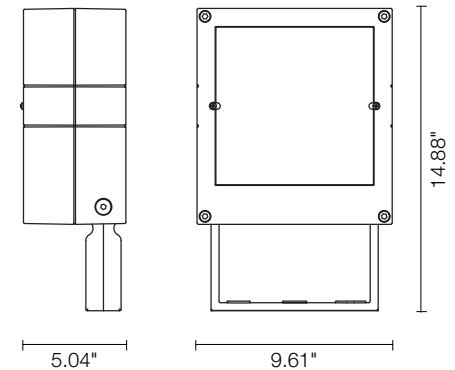

TECHNICAL DATA

Wattage / Input	12W (120-277VAC)
Power Supply	Integral (0-10V Dimming)
Construction	Body/Bracket: High Corrosion Resistance, Die-cast, Copper-free Aluminum Lens: Tempered Safety Glass Cable Length: 3.28'
CCT	3000K, 4000K
BUG Rating	B0-U5-G0 (45°)
Delivered Lumens	1152 lm (3000K, 10°)
Efficacy	96 lm/W
Optics	10°, 30°, 45°
Finishes	Textured Gray, Anthracite Gray, Matte Black
Fixture Dimensions	9.61" l x 5.04" w x 14.88" h
Fixture Weight	11.46 lbs
LED Source	8 CREE XP-G2 LEDs
IP Rating	IP65
Impact Rating	IK08

Fixture Dimensions

BOTH included in standard package

Short Fixing Bracket

Medium Fixing Bracket

With Extended Fixing Bracket

ORDERING INFORMATION

Example: 101008P-30K-30-TG.

Model No.	CCT	Optics	Finish
101008P - short and medium fixing bracket included	30K - 3000K	10 - 10°	TG - Textured Gray
101009P - with extended fixing bracket	40K - 4000K	30 - 30°	AG - Anthracite Gray
		45 - 45°	MB - Matte Black

Job Name/Date:

Fixture Type Designation:

PHOTOMETRIC DATA

Note: Photometry is 3000K

Maximum Candela = 31542.9

PHOTOMETRIC FILENAME : 101008_10.IES

Maximum Candela = 2848.3

PHOTOMETRIC FILENAME : 101008_30.IES

Maximum Candela = 2748.6

PHOTOMETRIC FILENAME : 101008_45.IES

Job Name/Date:

Fixture Type Designation: