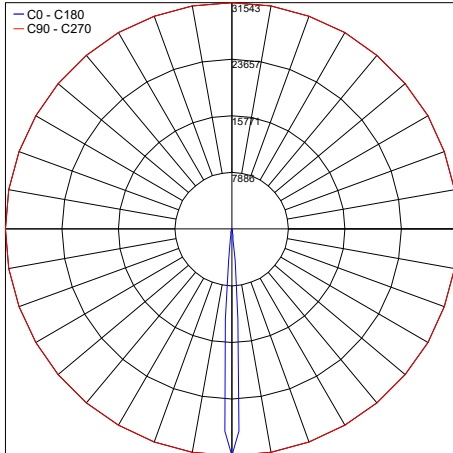

TECHNICAL DATA

Wattage / Input	12W (120-277VAC)
Power Supply	Integral (0-10V Dimming)
Construction	Body/Bracket: High Corrosion Resistance, Die-cast, Copper-free Aluminum Lens: Tempered Safety Glass Cable Length: 3.28'
CCT	3000K, 4000K
BUG Rating	B0-U5-G0 (45°)
Delivered Lumens	1152 lm (3000K, 10°)
Efficacy	96 lm/W
Optics	10°, 30°, 45°
Finishes	Textured Gray, Anthracite Gray, Matte Black
Fixture Dimensions	9.61" l x 5.04" w x 14.88" h
Fixture Weight	11.46 lbs
LED Source	8 CREE XP-G2 LEDs
IP Rating	IP65
Impact Rating	IK08

Fixture Dimensions

BOTH included in standard package

Short Fixing Bracket

Medium Fixing Bracket

With Extended Fixing Bracket

ORDERING INFORMATION

Example: 101008P-30K-30-TG.

Model No.	CCT	Optics	Finish
101008P - short and medium fixing bracket included	30K - 3000K	10 - 10°	TG - Textured Gray
101009P - with extended fixing bracket	40K - 4000K	30 - 30°	AG - Anthracite Gray
		45 - 45°	MB - Matte Black

Job Name/Date:

Fixture Type Designation:

PHOTOMETRIC DATA

Note: Photometry is 3000K

Maximum Candela = 31542.9

PHOTOMETRIC FILENAME : 101008_10.IES

Maximum Candela = 2848.3

PHOTOMETRIC FILENAME : 101008_30.IES

Maximum Candela = 2748.6

PHOTOMETRIC FILENAME : 101008_45.IES

Job Name/Date:

Fixture Type Designation: