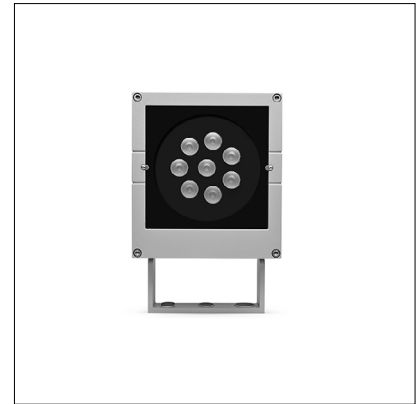

Case is a family of square outdoor floodlights for installation on a façade or wall. There are three sizes, Micro, Medium and Maxi that come in 2 color temperatures, 3 optic options and 3 standard finishes.

TECHNICAL DATA

Wattage / Input	12W (120-277VAC)
Power Supply	Integral (0-10V Dimming)
Construction	Body/Bracket: High Corrosion Resistance, Die-cast, Copper-free Aluminum Lens: Tempered Safety Glass Cable Length: 3.28'
CCT	3000K, 4000K
BUG Rating	B0-U5-G0 (45°)
Delivered Lumens	1152 lm (3000K, 10°)
Efficacy	96 lm/W
Optics	10°, 30°, 45°
Finishes	Textured Gray, Anthracite Gray, Matte Black
Fixture Dimensions	9.61" l x 5.04" w x 14.88" h
Fixture Weight	11.46 lbs
LED Source	8 CREE XP-G2 LEDs
IP Rating	IP65
Impact Rating	IK08

Fixture Dimensions

BOTH included in standard package

Short Fixing Bracket

Medium Fixing Bracket

With Extended Fixing Bracket

ORDERING INFORMATION

Example: 101008P-30K-30-TG.

Model No.	CCT	Optics	Finish
101008P - short and medium fixing bracket included	30K - 3000K	10 - 10°	TG - Textured Gray
101009P - with extended fixing bracket	40K - 4000K	30 - 30°	AG - Anthracite Gray
		45 - 45°	MB - Matte Black

Job Name/Date:

Fixture Type Designation:

PHOTOMETRIC DATA

Note: Photometry is 3000K

Maximum Candela = 31542.9

PHOTOMETRIC FILENAME : 101008_10.IES

Maximum Candela = 2848.3

PHOTOMETRIC FILENAME : 101008_30.IES