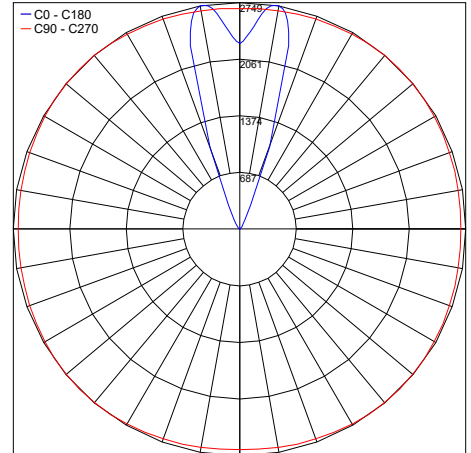

TECHNICAL DATA

Wattage / Input	12W (120-277VAC)
Power Supply	Integral (0-10V Dimming)
Construction	Body/Bracket: High Corrosion Resistance, Die-cast, Copper-free Aluminum Lens: Tempered Safety Glass Cable Length: 3.28'
CCT	3000K, 4000K
BUG Rating	B0-U5-G0 (45°)
Delivered Lumens	1152 lm (3000K, 10°)
Efficacy	96 lm/W
Optics	10°, 30°, 45°
Finishes	Textured Gray, Anthracite Gray, Matte Black
Fixture Dimensions	9.61" l x 5.04" w x 14.88" h
Fixture Weight	11.46 lbs
LED Source	8 CREE XP-G2 LEDs
IP Rating	IP65
Impact Rating	IK08

Fixture Dimensions

BOTH included in standard package

Short Fixing Bracket

Medium Fixing Bracket

With Extended Fixing Bracket

ORDERING INFORMATION

Example: 101008P-30K-30-TG.

Model No.	CCT	Optics	Finish
101008P - short and medium fixing bracket included	30K - 3000K	10 - 10°	TG - Textured Gray
101009P - with extended fixing bracket	40K - 4000K	30 - 30°	AG - Anthracite Gray
		45 - 45°	MB - Matte Black

Job Name/Date:

Fixture Type Designation:

PHOTOMETRIC DATA

Note: Photometry is 3000K

Maximum Candela = 31542.9

PHOTOMETRIC FILENAME : 101008_10.IES

Maximum Candela = 2848.3

PHOTOMETRIC FILENAME : 101008_30.IES

Maximum Candela = 2748.6

PHOTOMETRIC FILENAME : 101008_45.IES

Job Name/Date:

Fixture Type Designation: