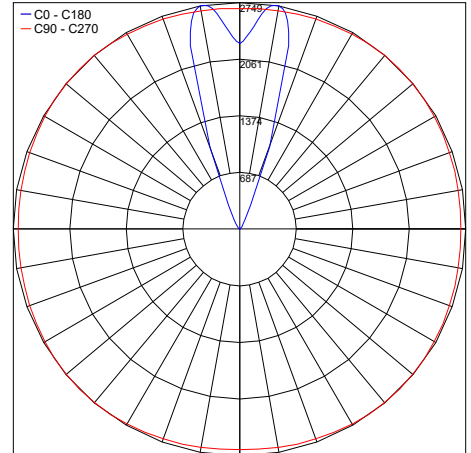

TECHNICAL DATA

Wattage / Input	12W (120-277VAC)
Power Supply	Integral (0-10V Dimming)
Construction	Body/Bracket: High Corrosion Resistance, Die-cast, Copper-free Aluminum Lens: Tempered Safely Glass Cable Length: 3.28'
CCT	3000K, 4000K
BUG Rating	B0-U5-G0 (45°)
Delivered Lumens	1152 lm (3000K, 10°)
Efficacy	96 lm/W
Optics	10°, 30°, 45°
Finishes	Textured Gray, Anthracite Gray, Matte Black
Fixture Dimensions	9.61" l x 5.04" w x 14.88" h
Fixture Weight	11.46 lbs
LED Source	8 CREE XP-G2 LEDs
IP Rating	IP65
Impact Rating	IK08

Fixture Dimensions

BOTH included in standard package

Short Fixing Bracket

Medium Fixing Bracket

With Extended Fixing Bracket

ORDERING INFORMATION

Example: 101008P-30K-30-TG.

Model No.	CCT	Optics	Finish
101008P - short and medium fixing bracket included	30K - 3000K	10 - 10°	TG - Textured Gray
101009P - with extended fixing bracket	40K - 4000K	30 - 30°	AG - Anthracite Gray
		45 - 45°	MB - Matte Black

Job Name/Date:

Fixture Type Designation:

PHOTOMETRIC DATA

Note: Photometry is 3000K

Maximum Candela = 31542.9

PHOTOMETRIC FILENAME : 101008_10.IES

Maximum Candela = 2848.3

PHOTOMETRIC FILENAME : 101008_30.IES

Maximum Candela = 2748.6

PHOTOMETRIC FILENAME : 101008_45.IES

Job Name/Date:

Fixture Type Designation: