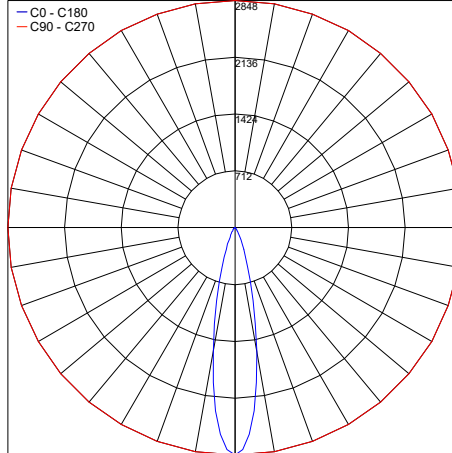

TECHNICAL DATA

Wattage / Input	12W (120-277VAC)
Power Supply	Integral (0-10V Dimming)
Construction	Body/Bracket: High Corrosion Resistance, Die-cast, Copper-free Aluminum Lens: Tempered Safely Glass Cable Length: 3.28'
CCT	3000K, 4000K
BUG Rating	B0-U5-G0 (45°)
Delivered Lumens	1152 lm (3000K, 10°)
Efficacy	96 lm/W
Optics	10°, 30°, 45°
Finishes	Textured Gray, Anthracite Gray, Matte Black
Fixture Dimensions	9.61" l x 5.04" w x 14.88" h
Fixture Weight	11.46 lbs
LED Source	8 CREE XP-G2 LEDs
IP Rating	IP65
Impact Rating	IK08

Fixture Dimensions

BOTH included in standard package

Short Fixing Bracket

Medium Fixing Bracket

With Extended Fixing Bracket

ORDERING INFORMATION

Example: 101008P-30K-30-TG.

Model No.	CCT	Optics	Finish
101008P - short and medium fixing bracket included	30K - 3000K	10 - 10°	TG - Textured Gray
101009P - with extended fixing bracket	40K - 4000K	30 - 30°	AG - Anthracite Gray
		45 - 45°	MB - Matte Black

Job Name/Date:

Fixture Type Designation:

PHOTOMETRIC DATA

Note: Photometry is 3000K

Maximum Candela = 31542.9

PHOTOMETRIC FILENAME : 101008_10.IES

Maximum Candela = 2848.3

PHOTOMETRIC FILENAME : 101008_30.IES

Maximum Candela = 2748.6

PHOTOMETRIC FILENAME : 101008_45.IES

Job Name/Date:

Fixture Type Designation: