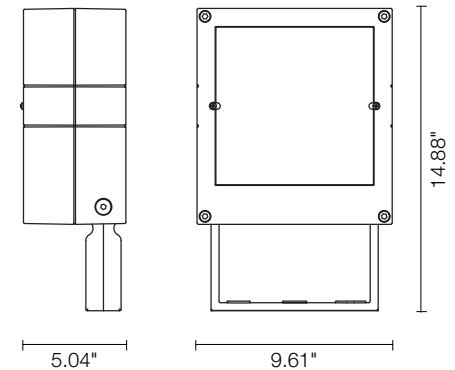

TECHNICAL DATA

Wattage / Input	12W (120-277VAC)
Power Supply	Integral (0-10V Dimming)
Construction	Body/Bracket: High Corrosion Resistance, Die-cast, Copper-free Aluminum Lens: Tempered Safely Glass Cable Length: 3.28'
CCT	3000K, 4000K
BUG Rating	B0-U5-G0 (45°)
Delivered Lumens	1152 lm (3000K, 10°)
Efficacy	96 lm/W
Optics	10°, 30°, 45°
Finishes	Textured Gray, Anthracite Gray, Matte Black
Fixture Dimensions	9.61" l x 5.04" w x 14.88" h
Fixture Weight	11.46 lbs
LED Source	8 CREE XP-G2 LEDs
IP Rating	IP65
Impact Rating	IK08

Fixture Dimensions

BOTH included in standard package

Short Fixing Bracket

Medium Fixing Bracket

With Extended Fixing Bracket

ORDERING INFORMATION

Example: 101008P-30K-30-TG.

Model No.	CCT	Optics	Finish
101008P - short and medium fixing bracket included	30K - 3000K	10 - 10°	TG - Textured Gray
101009P - with extended fixing bracket	40K - 4000K	30 - 30°	AG - Anthracite Gray
		45 - 45°	MB - Matte Black

Job Name/Date:

Fixture Type Designation:

PHOTOMETRIC DATA

Note: Photometry is 3000K

Maximum Candela = 31542.9

PHOTOMETRIC FILENAME : 101008_10.IES

Maximum Candela = 2848.3

PHOTOMETRIC FILENAME : 101008_30.IES

Maximum Candela = 2748.6

PHOTOMETRIC FILENAME : 101008_45.IES

Job Name/Date:

Fixture Type Designation: