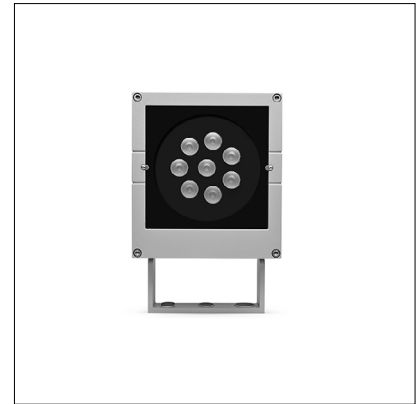

Case is a family of square outdoor floodlights for installation on a façade or wall. There are three sizes, Micro, Medium and Maxi that come in 2 color temperatures, 3 optic options and 3 standard finishes.

TECHNICAL DATA

Wattage / Input	12W (120-277VAC)
Power Supply	Integral (0-10V Dimming)
Construction	Body/Bracket: High Corrosion Resistance, Die-cast, Copper-free Aluminum Lens: Tempered Safely Glass Cable Length: 3.28'
CCT	3000K, 4000K
BUG Rating	B0-U5-G0 (45°)
Delivered Lumens	1152 lm (3000K, 10°)
Efficacy	96 lm/W
Optics	10°, 30°, 45°
Finishes	Textured Gray, Anthracite Gray, Matte Black
Fixture Dimensions	9.61" l x 5.04" w x 14.88" h
Fixture Weight	11.46 lbs
LED Source	8 CREE XP-G2 LEDs
IP Rating	IP65
Impact Rating	IK08

Fixture Dimensions

BOTH included in standard package

Short Fixing Bracket

Medium Fixing Bracket

With Extended Fixing Bracket

ORDERING INFORMATION

Example: 101008P-30K-30-TG.

Model No.	CCT	Optics	Finish
101008P - short and medium fixing bracket included	30K - 3000K	10 - 10°	TG - Textured Gray
101009P - with extended fixing bracket	40K - 4000K	30 - 30°	AG - Anthracite Gray
		45 - 45°	MB - Matte Black

Job Name/Date:

Fixture Type Designation:

PHOTOMETRIC DATA

Note: Photometry is 3000K

Maximum Candela = 31542.9

PHOTOMETRIC FILENAME : 101008_10.IES

Maximum Candela = 2848.3

PHOTOMETRIC FILENAME : 101008_30.IES