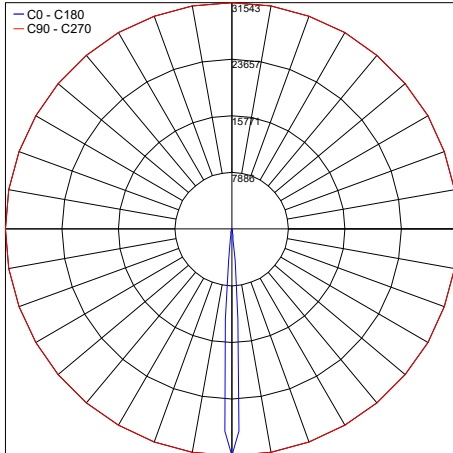

TECHNICAL DATA

Wattage / Input	12W (120-277VAC)
Power Supply	Integral (0-10V Dimming)
Construction	Body/Bracket: High Corrosion Resistance, Die-cast, Copper-free Aluminum Lens: Tempered Safely Glass Cable Length: 3.28'
CCT	3000K, 4000K
BUG Rating	B0-U5-G0 (45°)
Delivered Lumens	1152 lm (3000K, 10°)
Efficacy	96 lm/W
Optics	10°, 30°, 45°
Finishes	Textured Gray, Anthracite Gray, Matte Black
Fixture Dimensions	9.61" l x 5.04" w x 14.88" h
Fixture Weight	11.46 lbs
LED Source	8 CREE XP-G2 LEDs
IP Rating	IP65
Impact Rating	IK08

Fixture Dimensions

BOTH included in standard package

Short Fixing Bracket

Medium Fixing Bracket

With Extended Fixing Bracket

ORDERING INFORMATION

Example: 101008P-30K-30-TG.

Model No.	CCT	Optics	Finish
101008P - short and medium fixing bracket included	30K - 3000K	10 - 10°	TG - Textured Gray
101009P - with extended fixing bracket	40K - 4000K	30 - 30°	AG - Anthracite Gray
		45 - 45°	MB - Matte Black

Job Name/Date:

Fixture Type Designation:

PHOTOMETRIC DATA

Note: Photometry is 3000K

Maximum Candela = 31542.9

PHOTOMETRIC FILENAME : 101008_10.IES

Maximum Candela = 2848.3

PHOTOMETRIC FILENAME : 101008_30.IES

Maximum Candela = 2748.6

PHOTOMETRIC FILENAME : 101008_45.IES

Job Name/Date:

Fixture Type Designation: