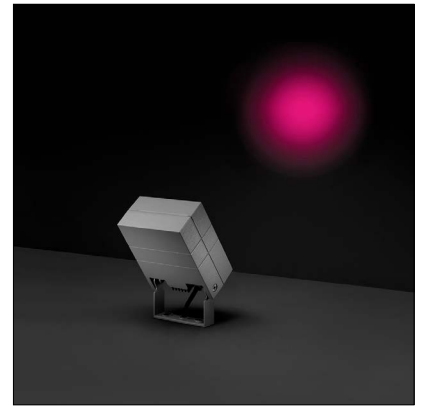

# CASE MEDIUM RGBW

Case is a family of square outdoor floodlights for installation on a façade or wall. Case Medium RGBW is a color changing version of the medium size offered in 3 optics options and 3 standard finishes.

## TECHNICAL DATA

<b>Wattage / Input</b>	14W (24VDC)
<b>Power Supply</b>	Remote driver with DMX integrated into fixture See page 2 for remote power supplies
<b>Construction</b>	Body/Bracket: High Corrosion Resistance, Die-cast, Copper-free Aluminum Lens: Tempered Safety Glass Cable Length: 3.28'
<b>CCT</b>	RGBW
<b>Delivered Lumens</b>	480 lm (12°)
<b>Efficacy</b>	34.3 lm/W
<b>Optics</b>	12°, 25°, 35°
<b>Finishes</b>	Textured Gray, Anthracite Gray, Matte Black
<b>Fixture Dimensions</b>	6.30" l x 3.37" w x 9.25" h
<b>Fixture Weight</b>	4.41 lbs
<b>LED Source</b>	3 CREE "XML" COLOR RGBW LED
<b>IP Rating</b>	IP65
<b>Impact Rating</b>	IK08