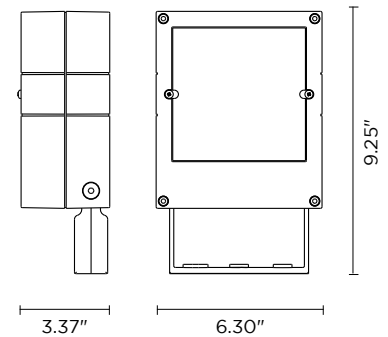

## TECHNICAL DATA

<b>Wattage / Input</b>	14W (24VDC)
<b>Power Supply</b>	Remote driver with DMX integrated into fixture See page 2 for remote power supplies
<b>Construction</b>	Body/Bracket: High Corrosion Resistance, Die-cast, Copper-free Aluminum Lens: Tempered Safety Glass Cable Length: 3.28'
<b>CCT</b>	RGBW
<b>Delivered Lumens</b>	480 lm (12°)
<b>Efficacy</b>	34.3 lm/W
<b>Optics</b>	12°, 25°, 35°
<b>Finishes</b>	Textured Gray, Anthracite Gray, Matte Black
<b>Fixture Dimensions</b>	6.30" l x 3.37" w x 9.25" h
<b>Fixture Weight</b>	4.41 lbs
<b>LED Source</b>	3 CREE "XML" COLOR RGBW LED
<b>IP Rating</b>	IP65
<b>Impact Rating</b>	IK08

Fixture Dimensions