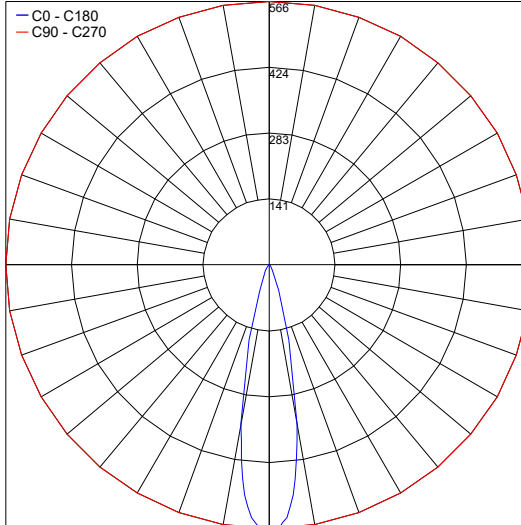

TECHNICAL DATA

Wattage / Input	1W (120-277VAC)
Power Supply	Integral
Construction	Body/Bracket: High Corrosion Resistance, Die-cast, Copper-free Aluminum Lens: Tempered Safely Glass Cable Length: 3.28'
CCT	3000K, 4000K
Delivered Lumens	115 lm (3000K, 10°)
Efficacy	115 lm/W
Optics	10°, 30°, 45°
Finishes	Textured Gray, Anthracite Gray, Matte Black
Fixture Dimensions	2.52" l x 2.20" w x 3.74" h
Fixture Weight	1.10 lbs
LED Source	1 CREE XP-G2 LED
IP Rating	IP65
Impact Rating	IK08

Fixture Dimensions

with Extended Fixing Bracket Option

ORDERING INFORMATION

Example: 101001P-30K-30-TG.

Model No.	CCT	Optics	Finish
101001P	30K - 3000K	10 - 10°	TG - Textured Gray
101002P (includes extended fixing bracket)	40K - 4000K	30 - 30°	AG - Anthracite Gray
		45 - 45°	MB - Matt Black

Job Name/Date:

Fixture Type Designation:

ACCESSORIES - Installation

AC001
Hearth Spike

PHOTOMETRIC DATA

Note: Photometry is 3000K

Maximum Candela = 3915.8

PHOTOMETRIC FILENAME : CASE MICRO 3000K 10DEG 1W.IES

Maximum Candela = 565.6

PHOTOMETRIC FILENAME : CASE MICRO 3000K 30DEG 1W.IES

Job Name/Date:

Fixture Type Designation: