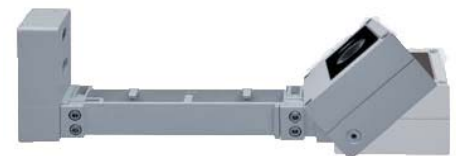

Case is a family of square outdoor floodlights for installation on a façade or wall. There are three sizes, Micro, Medium and Maxi that come in 2 color temperatures, 3 optic options and 3 standard finishes.

TECHNICAL DATA

Wattage / Input	1W (120-277VAC)
Power Supply	Integral
Construction	Body/Bracket: High Corrosion Resistance, Die-cast, Copper-free Aluminum Lens: Tempered Safely Glass Cable Length: 3.28'
CCT	3000K, 4000K
Delivered Lumens	115 lm (3000K, 10°)
Efficacy	115 lm/W
Optics	10°, 30°, 45°
Finishes	Textured Gray, Anthracite Gray, Matte Black
Fixture Dimensions	2.52" l x 2.20" w x 3.74" h
Fixture Weight	1.10 lbs
LED Source	1 CREE XP-G2 LED
IP Rating	IP65
Impact Rating	IK08

Fixture Dimensions

with Extended Fixing Bracket Option

ORDERING INFORMATION

Example: 101001P-30K-30-TG.

Model No.	CCT	Optics	Finish
101001P	30K - 3000K	10 - 10°	TG - Textured Gray
101002P (includes extended fixing bracket)	40K - 4000K	30 - 30°	AG - Anthracite Gray
		45 - 45°	MB - Matt Black

Job Name/Date:

Fixture Type Designation:

ACCESSORIES - Installation

AC001
Hearth Spike

PHOTOMETRIC DATA

Note: Photometry is 3000K

Maximum Candela = 3915.8

PHOTOMETRIC FILENAME : CASE MICRO 3000K 10DEG 1W.IES