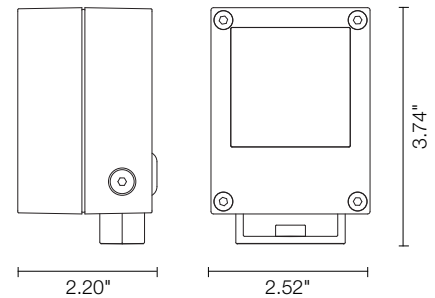

Case is a family of square outdoor floodlights for installation on a façade or wall. There are three sizes, Micro, Medium and Maxi that come in 2 color temperatures, 3 optic options and 3 standard finishes.

TECHNICAL DATA

Wattage / Input	1W (120-277VAC)
Power Supply	Integral
Construction	Body/Bracket: High Corrosion Resistance, Die-cast, Copper-free Aluminum Lens: Tempered Safely Glass Cable Length: 3.28'
CCT	3000K, 4000K
Delivered Lumens	115 lm (3000K, 10°)
Efficacy	115 lm/W
Optics	10°, 30°, 45°
Finishes	Textured Gray, Anthracite Gray, Matte Black
Fixture Dimensions	2.52" l x 2.20" w x 3.74" h
Fixture Weight	1.10 lbs
LED Source	1 CREE XP-G2 LED
IP Rating	IP65
Impact Rating	IK08

Fixture Dimensions

with Extended Fixing Bracket Option

ORDERING INFORMATION

Example: 101001P-30K-30-TG.

Model No.	CCT	Optics	Finish
101001P	30K - 3000K	10 - 10°	TG - Textured Gray
101002P (includes extended fixing bracket)	40K - 4000K	30 - 30°	AG - Anthracite Gray
		45 - 45°	MB - Matt Black

Job Name/Date:

Fixture Type Designation:

ACCESSORIES - Installation

AC001
Hearth Spike

PHOTOMETRIC DATA

Note: Photometry is 3000K

Maximum Candela = 3915.8

PHOTOMETRIC FILENAME : CASE MICRO 3000K 10DEG 1W.IES