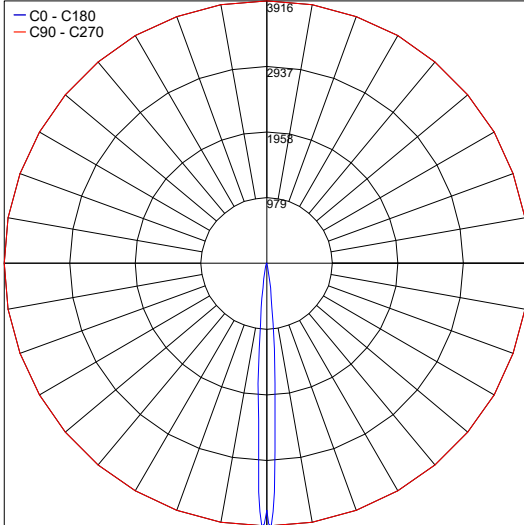

TECHNICAL DATA

Wattage / Input	1W (120-277VAC)
Power Supply	Integral
Construction	Body/Bracket: High Corrosion Resistance, Die-cast, Copper-free Aluminum Lens: Tempered Safely Glass Cable Length: 3.28'
CCT	3000K, 4000K
Delivered Lumens	115 lm (3000K, 10°)
Efficacy	115 lm/W
Optics	10°, 30°, 45°
Finishes	Textured Gray, Anthracite Gray, Matte Black
Fixture Dimensions	2.52" l x 2.20" w x 3.74" h
Fixture Weight	1.10 lbs
LED Source	1 CREE XP-G2 LED
IP Rating	IP65
Impact Rating	IK08

Fixture Dimensions

with Extended Fixing Bracket Option

ORDERING INFORMATION

Example: 101001P-30K-30-TG.

Model No.	CCT	Optics	Finish
101001P	30K - 3000K	10 - 10°	TG - Textured Gray
101002P (includes extended fixing bracket)	40K - 4000K	30 - 30°	AG - Anthracite Gray
		45 - 45°	MB - Matt Black

Job Name/Date:

Fixture Type Designation:

ACCESSORIES - Installation

AC001
Hearth Spike

PHOTOMETRIC DATA

Note: Photometry is 3000K

Maximum Candela = 3915.8

PHOTOMETRIC FILENAME : CASE MICRO 3000K 10DEG 1W.IES

Maximum Candela = 565.6

PHOTOMETRIC FILENAME : CASE MICRO 3000K 30DEG 1W.IES

Job Name/Date:

Fixture Type Designation: