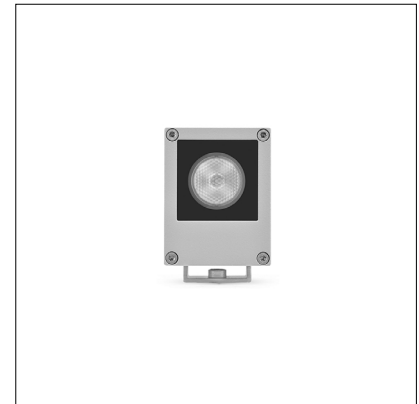

Case is a family of square outdoor floodlights for installation on a façade or wall. There are three sizes, Micro, Medium and Maxi that come in 2 color temperatures, 3 optic options and 3 standard finishes.

TECHNICAL DATA

Wattage / Input	1W (120-277VAC)
Power Supply	Integral
Construction	Body/Bracket: High Corrosion Resistance, Die-cast, Copper-free Aluminum Lens: Tempered Safely Glass Cable Length: 3.28'
CCT	3000K, 4000K
Delivered Lumens	115 lm (3000K, 10°)
Efficacy	115 lm/W
Optics	10°, 30°, 45°
Finishes	Textured Gray, Anthracite Gray, Matte Black
Fixture Dimensions	2.52" l x 2.20" w x 3.74" h
Fixture Weight	1.10 lbs
LED Source	1 CREE XP-G2 LED
IP Rating	IP65
Impact Rating	IK08

Fixture Dimensions

with Extended Fixing Bracket Option

ORDERING INFORMATION

Example: 101001P-30K-30-TG.

Model No.	CCT	Optics	Finish
101001P	30K - 3000K	10 - 10°	TG - Textured Gray
101002P (includes extended fixing bracket)	40K - 4000K	30 - 30°	AG - Anthracite Gray
		45 - 45°	MB - Matt Black

Job Name/Date:

Fixture Type Designation:

ACCESSORIES - Installation

AC001
Hearth Spike

PHOTOMETRIC DATA

Note: Photometry is 3000K

Maximum Candela = 3915.8

PHOTOMETRIC FILENAME : CASE MICRO 3000K 10DEG 1W.IES