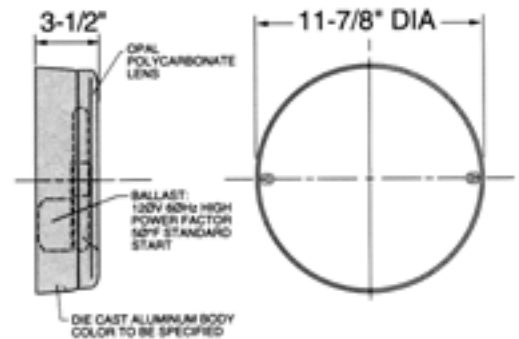

Cirko is a round wall mounted LED luminaire for indoor or outdoor installation. It is offered in 3 color temperatures and 5 standard finishes.

MADE IN THE U.S.A.
Complies with ADA

TECHNICAL DATA

Wattage / Input	30W (120-277VAC)
Power Supply	Integral 0-10V Dimming
Construction	Body: Low Copper Alloy Cast Aluminum Lens: UV Stabilized Opal Polycarbonate (0.20" thick)
CCT	3000K, 4000K, 5000K
Finishes	5 Standard, Custom RAL - See Below
Fixture Dimensions	Ø11.88" x 3.50"
IP Rating	IP65

Fixture Dimensions

ORDERING INFORMATION

Example: **CIR-L-FL-1-TS-0-C-X-0**

CIR-L	-		-		-	0	-	C	-	X	-	0
Model No.	Wattage	Body	Finish	Grill/Face	Driver	Lens	Options					
CIR-L	FL- 30W, 3000K LED FM- 30W, 4000K LED FN- 30W, 5000K LED Note: LED 3500 lm output. Lower lumen package available upon request	1- Surface Mount No Conduit Entries 0- Surface Mount 2 Conduit Entries 2- Semi Recessed	11 - White Suede 02 - Black Suede 03 - Gray TS - Silver 18 - Textured Bronze 99 - Custom	0- None	C - 120-277VAC, 0-10V Dimming Integral	X- Opal Polycarbonate	0- None					