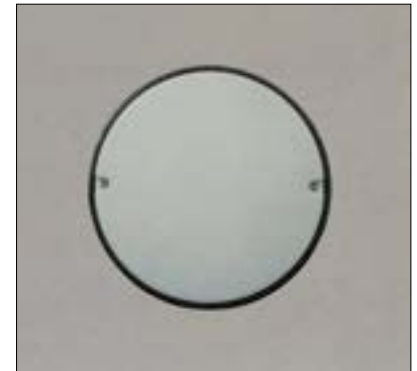

Cirko is a round wall mounted LED luminaire for indoor or outdoor installation. It is offered in 3 color temperatures and 5 standard finishes.

MADE IN THE U.S.A.
Complies with ADA

TECHNICAL DATA

Wattage / Input	30W (120-277VAC)
Power Supply	Integral 0-10V Dimming
Construction	Body: Low Copper Alloy Cast Aluminum Lens: UV Stabilized Opal Polycarbonate (0.20" thick)
CCT	3000K, 4000K, 5000K
Finishes	5 Standard, Custom RAL - See Below
Fixture Dimensions	Ø11.88" x 3.50"
IP Rating	IP65

Fixture Dimensions

ORDERING INFORMATION

Example: **CIR-L-FL-1-TS-0-C-X-0**

CIR-L	-		-		-	0	-	C	-	X	-	0
Model No.	Wattage	Body	Finish	Grill/Face	Driver	Lens	Options					
CIR-L	FL- 30W, 3000K LED FM- 30W, 4000K LED FN- 30W, 5000K LED Note: LED 3500 lm output. Lower lumen package available upon request	1- Surface Mount No Conduit Entries 0- Surface Mount 2 Conduit Entries 2- Semi Recessed	11 - White Suede 02 - Black Suede 03 - Gray TS - Silver 18 - Textured Bronze 99 - Custom	0- None	C - 120-277VAC, 0-10V Dimming Integral	X- Opal Polycarbonate	0- None					