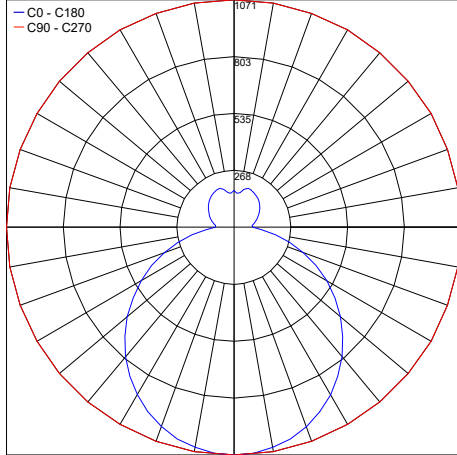

## TECHNICAL DATA

<b>Wattage</b>	63W
<b>Power Supply</b>	Integral 120-277VAC
<b>Construction</b>	Body: Rotationally Molded Body from High Strength, UV Stable Polyethylene Maximum Suspension Distance: 14.76'
<b>CCT</b>	4000K
<b>CRI</b>	>80
<b>Delivered Lumens</b>	11015 lm (Cloud 10 - 63W)
<b>Efficacy</b>	175 lm/W (Cloud 10 - 63W)
<b>Optics</b>	—
<b>Finishes</b>	Unfinished - Molded Body
<b>LED Source</b>	LUX GUARD LED
<b>Lumen Maintenance</b>	100,000 hrs L80, B10
<b>Fixture Dimensions</b>	40.7" l x 39.7" w x 11.1" h
<b>Fixture Weight</b>	23-29 lbs
<b>IP Rating</b>	IP40

Fixture Dimensions

## ORDERING INFORMATION

Example: CD19702.A.US.

		US
<b>Model No.</b> CD19703 (Cloud 10 - 63W)	<b>Circuit Dimming</b> A - 0-10V Dimming L - Non-Dimming	US

Job Name/Date:

Fixture Type Designation:

## PHOTOMETRIC DATA

Note all Photometry is 4000K

Maximum Candela = 1070.5

PHOTOMETRIC FILENAME : CLOUD 4 - CD19701 30W.IES

Maximum Candela = 1914.4

PHOTOMETRIC FILENAME : CLOUD 7 - CD19702 54W.IES

Maximum Candela = 2976.9