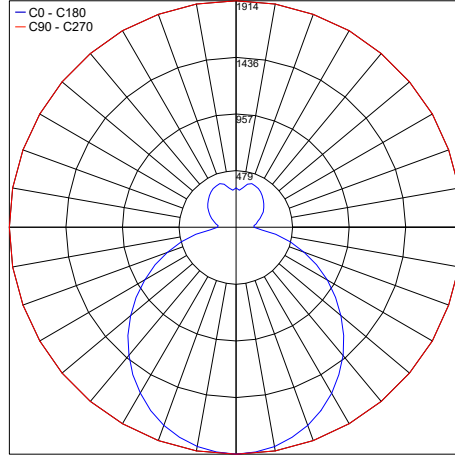

## TECHNICAL DATA

<b>Wattage</b>	63W
<b>Power Supply</b>	Integral 120-277VAC
<b>Construction</b>	Body: Rotationally Molded Body from High Strength, UV Stable Polyethylene Maximum Suspension Distance: 14.76'
<b>CCT</b>	4000K
<b>CRI</b>	>80
<b>Delivered Lumens</b>	11015 lm (Cloud 10 - 63W)
<b>Efficacy</b>	175 lm/W (Cloud 10 - 63W)
<b>Optics</b>	—
<b>Finishes</b>	Unfinished - Molded Body
<b>LED Source</b>	LUX GUARD LED
<b>Lumen Maintenance</b>	100,000 hrs L80, B10
<b>Fixture Dimensions</b>	40.7" l x 39.7" w x 11.1" h
<b>Fixture Weight</b>	23-29 lbs
<b>IP Rating</b>	IP40

## ORDERING INFORMATION

Example: CD19702.A.US.

		US
<b>Model No.</b> CD19703 (Cloud 10 - 63W)	<b>Circuit Dimming</b> A - 0-10V Dimming L - Non-Dimming	US

Job Name/Date:

Fixture Type Designation:

## PHOTOMETRIC DATA

Note all Photometry is 4000K

Maximum Candela = 1070.5

PHOTOMETRIC FILENAME : CLOUD 4 - CD19701 30W.IES

Maximum Candela = 1914.4

PHOTOMETRIC FILENAME : CLOUD 7 - CD19702 54W.IES

Maximum Candela = 2976.9