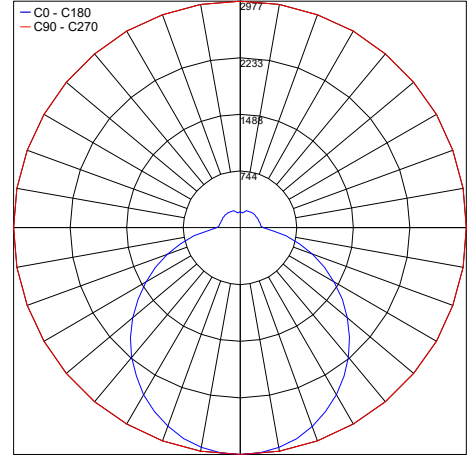

## PHOTOMETRIC DATA

Note all Photometry is 4000K

Maximum Candela = 1070.5

PHOTOMETRIC FILENAME : CLOUD 4 - CD19701 30W.IES

Maximum Candela = 1914.4

PHOTOMETRIC FILENAME : CLOUD 7 - CD19702 54W.IES

Maximum Candela = 2976.9