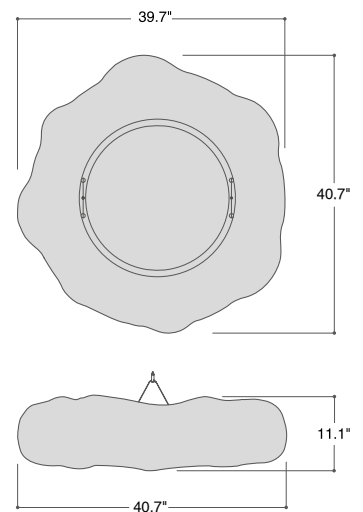

## TECHNICAL DATA

<b>Wattage</b>	63W
<b>Power Supply</b>	Integral 120-277VAC
<b>Construction</b>	Body: Rotationally Molded Body from High Strength, UV Stable Polyethylene Maximum Suspension Distance: 14.76'
<b>CCT</b>	4000K
<b>CRI</b>	>80
<b>Delivered Lumens</b>	11015 lm (Cloud 10 - 63W)
<b>Efficacy</b>	175 lm/W (Cloud 10 - 63W)
<b>Optics</b>	—
<b>Finishes</b>	Unfinished - Molded Body
<b>LED Source</b>	LUX GUARD LED
<b>Lumen Maintenance</b>	100,000 hrs L80, B10
<b>Fixture Dimensions</b>	40.7" l x 39.7" w x 11.1" h
<b>Fixture Weight</b>	23-29 lbs
<b>IP Rating</b>	IP40

Fixture Dimensions

## PHOTOMETRIC DATA

Note all Photometry is 4000K

Maximum Candela = 1070.5

PHOTOMETRIC FILENAME : CLOUD 4 - CD19701 30W.IES

Maximum Candela = 1914.4

PHOTOMETRIC FILENAME : CLOUD 7 - CD19702 54W.IES

Maximum Candela = 2976.9