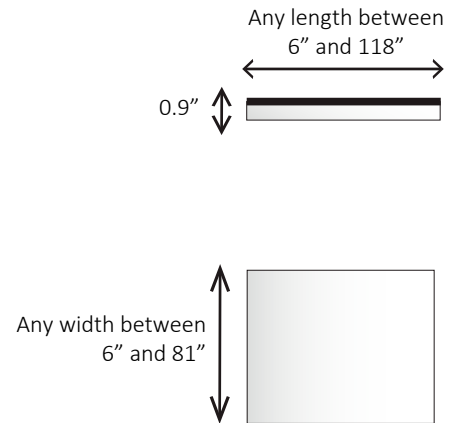

Cloud 9 is a fully uniform, custom-sized LED luminous panel for wall or ceiling mount. Size is customizable and the frame is made of aluminum with five standard finishes, custom finish on request. 24VDC remote power supply.

## TECHNICAL DATA

<b>Wattage / Input</b>	Various Based on Size - Consult Factory
<b>Power Supply</b>	Remote 24VDC
<b>Construction</b>	Body: Aluminum, Acrylic Lens: Opal Diffuser
<b>CCT</b>	3000K, 3500K, 4000K
<b>CRI</b>	>80
<b>Delivered Lumens</b>	4560 lm (3000K, 5' x 5' version)
<b>Efficacy</b>	60 lm/W (3000K, 5' x 5' version)
<b>Optics</b>	Direct / Indirect
<b>Finishes</b>	5 Standard, See Below
<b>Fixture Dimensions</b>	Customizable - Consult Factory
<b>Lumen Maintenance</b>	L80 >75,000 hrs (Ta 40°C)
<b>LED Source</b>	LGP LED (OSRAM)
<b>IP Rating</b>	IP20

Sample Fixture Dimensions (5' x 5')

## ORDERING INFORMATION

Example: CL9-L-30-10-Q-ST-60-60. Power Supplies ordered separately.

<input type="text"/>	-	<input type="text"/>	-	<input type="text"/>	-	<b>Q</b>	-	<input type="text"/>	-	<input type="text"/>	-	<input type="text"/>
Model No.	CCT	Finish	Driver	Style	Length	Wide						
CL9-L	27 - 2700K 30 - 3000K 40 - 4000K 50 - 5000K	02 - Black Suede 04 - Bronze 10 - Matte Silver 11 - White Suede 96 - Clear Anodized Satin Aluminum	Q - Remote 24VDC Driver Required (dimming drivers available)	ST - Standalone SE - Seamless	XX - inches	XX - inches						
<p><b>**Note**</b> Values for length must be between 6 in. and 118 in. Values for width must be between 6 in. and 81 in. All values must be rounded to the nearest quarter inch.</p>												