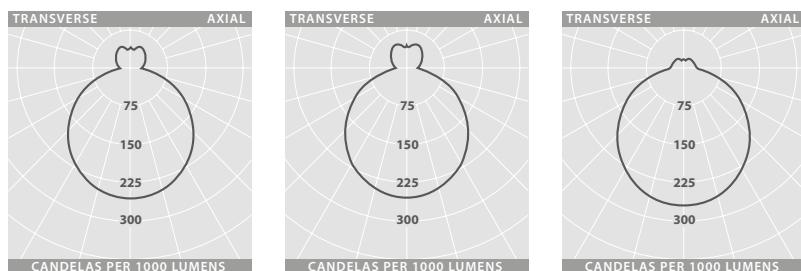

ex: **CD 19701SS**

LED CHARACTERISTICS

	CLOUD 4	CLOUD 7	CLOUD 10
CRI	80+	80+	80+
COLOR TEMPERATURE	4000K	4000K	4000K
RATED LIFE (HOURS)	100K - L80/B10	100K - L80/B10	50K - L80/B10
PROTECTION	LUX GUARD	LUX GUARD	-
DRIVER EFFICIENCY	>85%	>85%	>90%
REPLACEABLE	YES	YES	YES
POWER FACTOR	>0.9	>0.9	>0.9
LL/CW	122.6	121.3	162.0

For LED characteristics explanation see www.thorlux.com/led-guide

DIMENSIONS

PHOTOMETRIC GUIDE

CLOUD 4
 Luminaire Lumen Output:
 30W = 4170lm

CLOUD 7
 Luminaire Lumen Output:
 54W = 7520lm

CLOUD 10
 Luminaire Lumen Output:
 63W = 11015lm