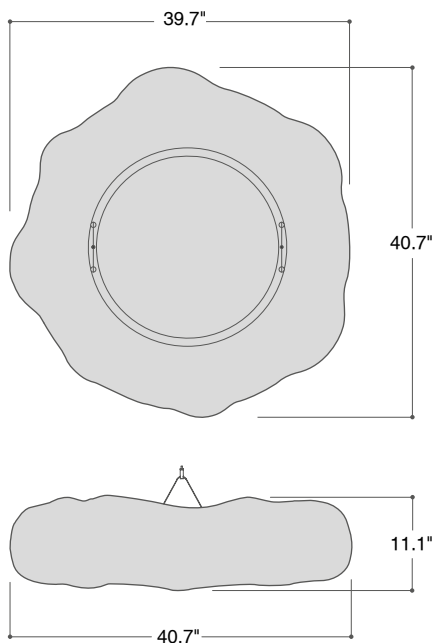

SPECIFICATION

- Rotationally molded body from high strength, UV stable polyethylene (MDPE)
- Three versions available each with a unique cloud effect visual appearance
- Direct/indirect light distribution for whole room illumination
- Sealed light chamber prevents ingress of dust and insects
- Supplied with easily adjustable wire suspensions and pre-wired clear supply cable (maximum suspension distance - 14.76')
- Supplied fully assembled
- Fitted with 4000K LEDs

RANGE

LED	STANDARD VERSION	CIRCUIT	APPROX. lbs
Cloud 4			
30W	CD 19701	A / L	22.9
Cloud 7			
54W	CD 19702	A / L	22.5
Cloud 10			
63W	CD 19703	A / L	29.1

CIRCUIT TYPE - suffix catalogue number with:
A - dimming (0-10V) / **L** - non-dimming

For LED characteristics explanation see www.thorlux.com/led-guide

DIMENSIONS

PHOTOMETRIC GUIDE

CLOUD 4
 Luminaire Lumen Output:
 30W = 4170lm

CLOUD 7
 Luminaire Lumen Output:
 54W = 7520lm

CLOUD 10
 Luminaire Lumen Output:
 63W = 11015lm