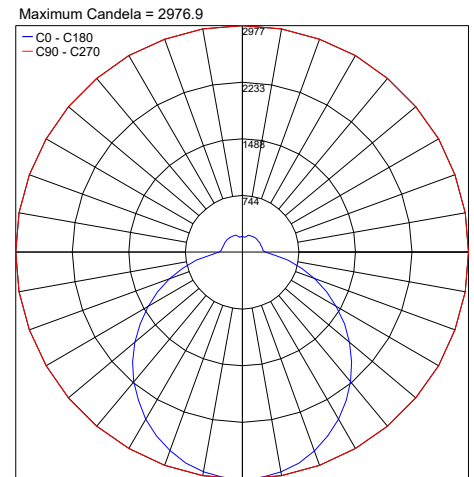

TECHNICAL DATA

Wattage	30W (Cloud 4), 54W (Cloud 7), 63W (Cloud 10)
Power Supply	Integral 120-277VAC
Construction	Body: Rotationally Molded Body from High Strength, UV Stable Polyethylene Maximum Suspension Distance: 14.76'
CCT	4000K
CRI	>80
Delivered Lumens	4170 lm (Cloud 4 - 30W) 7520 lm (Cloud 7 - 54W) 11015 lm (Cloud 10 - 63W)
Efficacy	139 lm/W (Cloud 4 - 30W, Cloud 7 - 54W) 175 lm/W (Cloud 10 - 63W)
Optics	—
Finishes	Unfinished - Molded Body
LED Source	LUX GUARD LED
Lumen Maintenance	100,000 hrs L80, B10
Fixture Dimensions	40.7" l x 39.7" w x 11.1" h
Fixture Weight	23-29 lbs
IP Rating	IP40

Fixture Dimensions

ORDERING INFORMATION

Example: CD19702.A.US.

<input type="text"/>	<input type="text"/>	<input type="text" value="US"/>
Model No.	Circuit Dimming	<input type="text" value="US"/>
CD19701 (Cloud 4 - 30W)	A - 0-10V Dimming	
CD19702 (Cloud 7 - 54W)	L - Non-Dimming	
CD19703 (Cloud 10 - 63W)		

Job Name/Date:

Fixture Type Designation:

VERSIONS

Cloud 4 - 30W

Cloud 7 - 54W

Cloud 10 - 63W

PHOTOMETRIC DATA

Note all Photometry is 4000K