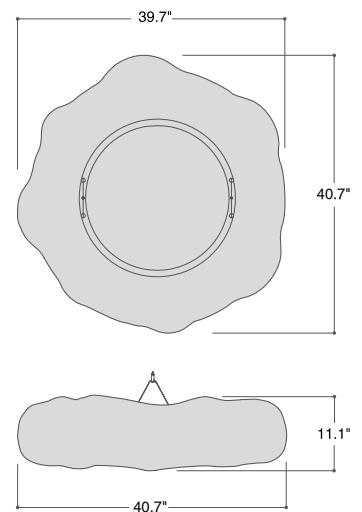

TECHNICAL DATA

Wattage	30W (Cloud 4), 54W (Cloud 7), 63W (Cloud 10)
Power Supply	Integral 120-277VAC
Construction	Body: Rotationally Molded Body from High Strength, UV Stable Polyethylene Maximum Suspension Distance: 14.76'
CCT	4000K
CRI	>80
Delivered Lumens	4170 lm (Cloud 4 - 30W) 7520 lm (Cloud 7 - 54W) 11015 lm (Cloud 10 - 63W)
Efficacy	139 lm/W (Cloud 4 - 30W, Cloud 7 - 54W) 175 lm/W (Cloud 10 - 63W)
Optics	—
Finishes	Unfinished - Molded Body
LED Source	LUX GUARD LED
Lumen Maintenance	100,000 hrs L80, B10
Fixture Dimensions	40.7" l x 39.7" w x 11.1" h
Fixture Weight	23-29 lbs
IP Rating	IP40

Fixture Dimensions

ORDERING INFORMATION

Example: CD19702.A.US.

<input type="text"/>	<input type="text"/>	<input type="text" value="US"/>
Model No.	Circuit Dimming	<input type="text" value="US"/>
CD19701 (Cloud 4 - 30W)	A - 0-10V Dimming	
CD19702 (Cloud 7 - 54W)	L - Non-Dimming	
CD19703 (Cloud 10 - 63W)		

Job Name/Date:

Fixture Type Designation:

VERSIONS

Cloud 4 - 30W

Cloud 7 - 54W

Cloud 10 - 63W

PHOTOMETRIC DATA

Note all Photometry is 4000K