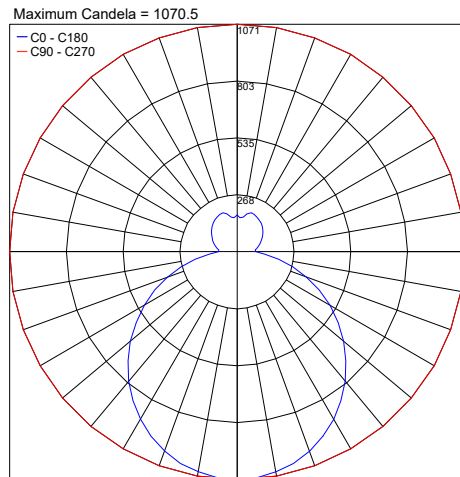

TECHNICAL DATA

Wattage	30W (Cloud 4), 54W (Cloud 7), 63W (Cloud 10)
Power Supply	Integral 120-277VAC
Construction	Body: Rotationally Molded Body from High Strength, UV Stable Polyethylene Maximum Suspension Distance: 14.76'
CCT	4000K
CRI	>80
Delivered Lumens	4170 lm (Cloud 4 - 30W) 7520 lm (Cloud 7 - 54W) 11015 lm (Cloud 10 - 63W)
Efficacy	139 lm/W (Cloud 4 - 30W, Cloud 7 - 54W) 175 lm/W (Cloud 10 - 63W)
Optics	—
Finishes	Unfinished - Molded Body
LED Source	LUX GUARD LED
Lumen Maintenance	100,000 hrs L80, B10
Fixture Dimensions	40.7" l x 39.7" w x 11.1" h
Fixture Weight	23-29 lbs
IP Rating	IP40

Fixture Dimensions

ORDERING INFORMATION

Example: CD19702.A.US.

<input type="text"/>	<input type="text"/>	<input type="text" value="US"/>
Model No.	Circuit Dimming	<input type="text" value="US"/>
CD19701 (Cloud 4 - 30W)	A - 0-10V Dimming	
CD19702 (Cloud 7 - 54W)	L - Non-Dimming	
CD19703 (Cloud 10 - 63W)		

Job Name/Date:

Fixture Type Designation:

VERSIONS

Cloud 4 - 30W

Cloud 7 - 54W

Cloud 10 - 63W

PHOTOMETRIC DATA

Note all Photometry is 4000K