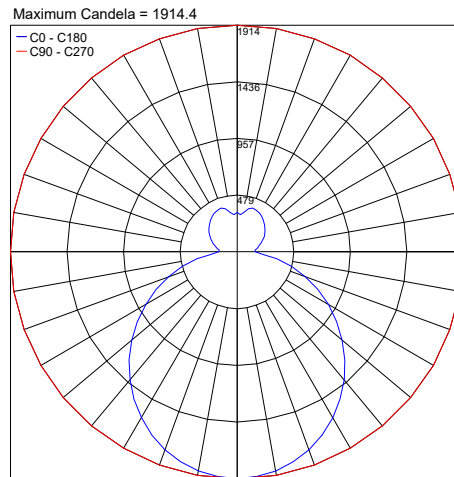

TECHNICAL DATA

Wattage	30W (Cloud 4), 54W (Cloud 7), 63W (Cloud 10)
Power Supply	Integral 120-277VAC
Construction	Body: Rotationally Molded Body from High Strength, UV Stable Polyethylene Maximum Suspension Distance: 14.76'
CCT	4000K
CRI	>80
Delivered Lumens	4170 lm (Cloud 4 - 30W) 7520 lm (Cloud 7 - 54W) 11015 lm (Cloud 10 - 63W)
Efficacy	139 lm/W (Cloud 4 - 30W, Cloud 7 - 54W) 175 lm/W (Cloud 10 - 63W)
Optics	—
Finishes	Unfinished - Molded Body
LED Source	LUX GUARD LED
Lumen Maintenance	100,000 hrs L80, B10
Fixture Dimensions	40.7" l x 39.7" w x 11.1" h
Fixture Weight	23-29 lbs
IP Rating	IP40

Fixture Dimensions

ORDERING INFORMATION

Example: CD19702.A.US.

<input type="text"/>	<input type="text"/>	<input type="text" value="US"/>
Model No.	Circuit Dimming	<input type="text" value="US"/>
CD19701 (Cloud 4 - 30W)	A - 0-10V Dimming	
CD19702 (Cloud 7 - 54W)	L - Non-Dimming	
CD19703 (Cloud 10 - 63W)		

Job Name/Date:

Fixture Type Designation:

VERSIONS

Cloud 4 - 30W

Cloud 7 - 54W

Cloud 10 - 63W

PHOTOMETRIC DATA

Note all Photometry is 4000K