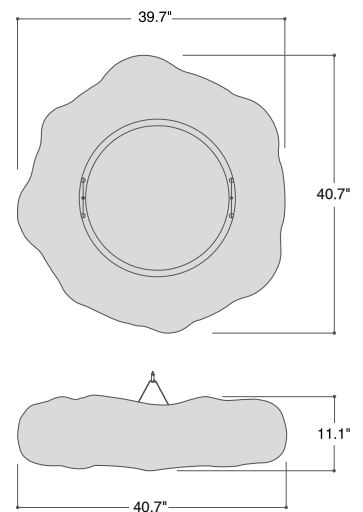

## TECHNICAL DATA

<b>Wattage</b>	30W (Cloud 4), 54W (Cloud 7), 63W (Cloud 10)
<b>Power Supply</b>	Integral 120-277VAC
<b>Construction</b>	Body: Rotationally Molded Body from High Strength, UV Stable Polyethylene Maximum Suspension Distance: 14.76'
<b>CCT</b>	4000K
<b>CRI</b>	>80
<b>Delivered Lumens</b>	4170 lm (Cloud 4 - 30W) 7520 lm (Cloud 7 - 54W) 11015 lm (Cloud 10 - 63W)
<b>Efficacy</b>	139 lm/W (Cloud 4 - 30W, Cloud 7 - 54W) 175 lm/W (Cloud 10 - 63W)
<b>Optics</b>	—
<b>Finishes</b>	Unfinished - Molded Body
<b>LED Source</b>	LUX GUARD LED
<b>Lumen Maintenance</b>	100,000 hrs L80, B10
<b>Fixture Dimensions</b>	40.7" l x 39.7" w x 11.1" h
<b>Fixture Weight</b>	23-29 lbs
<b>IP Rating</b>	IP40

Fixture Dimensions

## PHOTOMETRIC DATA

Note all Photometry is 4000K

Job Name/Date:

Fixture Type Designation: