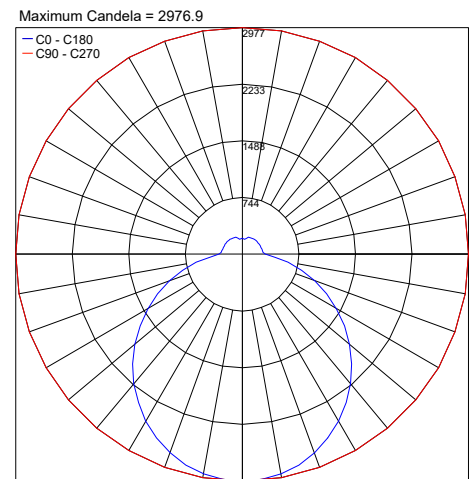

## TECHNICAL DATA

<b>Wattage</b>	30W (Cloud 4), 54W (Cloud 7), 63W (Cloud 10)
<b>Power Supply</b>	Integral 120-277VAC
<b>Construction</b>	Body: Rotationally Molded Body from High Strength, UV Stable Polyethylene Maximum Suspension Distance: 14.76'
<b>CCT</b>	4000K
<b>CRI</b>	>80
<b>Delivered Lumens</b>	4170 lm (Cloud 4 - 30W) 7520 lm (Cloud 7 - 54W) 11015 lm (Cloud 10 - 63W)
<b>Efficacy</b>	139 lm/W (Cloud 4 - 30W, Cloud 7 - 54W) 175 lm/W (Cloud 10 - 63W)
<b>Optics</b>	—
<b>Finishes</b>	Unfinished - Molded Body
<b>LED Source</b>	LUX GUARD LED
<b>Lumen Maintenance</b>	100,000 hrs L80, B10
<b>Fixture Dimensions</b>	40.7" l x 39.7" w x 11.1" h
<b>Fixture Weight</b>	23-29 lbs
<b>IP Rating</b>	IP40

Fixture Dimensions

## VERSIONS

Cloud 4 - 30W

Cloud 7 - 54W

Cloud 10 - 63W

## PHOTOMETRIC DATA

Note all Photometry is 4000K

Job Name/Date:

Fixture Type Designation: