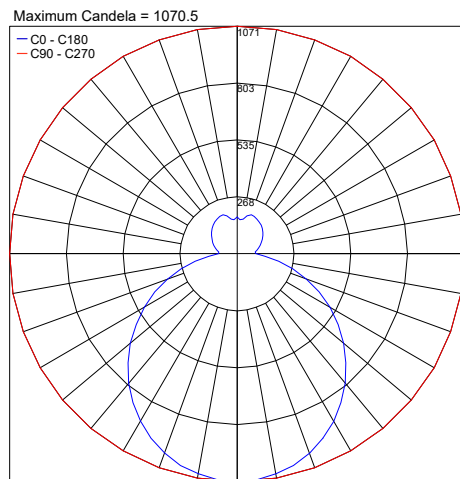

## TECHNICAL DATA

<b>Wattage</b>	30W (Cloud 4), 54W (Cloud 7), 63W (Cloud 10)
<b>Power Supply</b>	Integral 120-277VAC
<b>Construction</b>	Body: Rotationally Molded Body from High Strength, UV Stable Polyethylene Maximum Suspension Distance: 14.76'
<b>CCT</b>	4000K
<b>CRI</b>	>80
<b>Delivered Lumens</b>	4170 lm (Cloud 4 - 30W) 7520 lm (Cloud 7 - 54W) 11015 lm (Cloud 10 - 63W)
<b>Efficacy</b>	139 lm/W (Cloud 4 - 30W, Cloud 7 - 54W) 175 lm/W (Cloud 10 - 63W)
<b>Optics</b>	—
<b>Finishes</b>	Unfinished - Molded Body
<b>LED Source</b>	LUX GUARD LED
<b>Lumen Maintenance</b>	100,000 hrs L80, B10
<b>Fixture Dimensions</b>	40.7" l x 39.7" w x 11.1" h
<b>Fixture Weight</b>	23-29 lbs
<b>IP Rating</b>	IP40

Fixture Dimensions

## VERSIONS

Cloud 4 - 30W

Cloud 7 - 54W

Cloud 10 - 63W

## PHOTOMETRIC DATA

Note all Photometry is 4000K

Job Name/Date:

Fixture Type Designation: