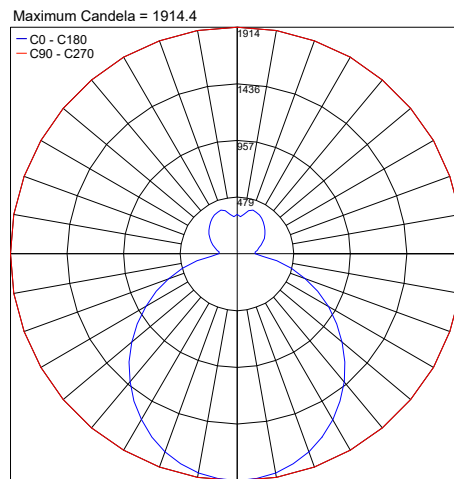

## TECHNICAL DATA

<b>Wattage</b>	30W (Cloud 4), 54W (Cloud 7), 63W (Cloud 10)
<b>Power Supply</b>	Integral 120-277VAC
<b>Construction</b>	Body: Rotationally Molded Body from High Strength, UV Stable Polyethylene Maximum Suspension Distance: 14.76'
<b>CCT</b>	4000K
<b>CRI</b>	>80
<b>Delivered Lumens</b>	4170 lm (Cloud 4 - 30W) 7520 lm (Cloud 7 - 54W) 11015 lm (Cloud 10 - 63W)
<b>Efficacy</b>	139 lm/W (Cloud 4 - 30W, Cloud 7 - 54W) 175 lm/W (Cloud 10 - 63W)
<b>Optics</b>	—
<b>Finishes</b>	Unfinished - Molded Body
<b>LED Source</b>	LUX GUARD LED
<b>Lumen Maintenance</b>	100,000 hrs L80, B10
<b>Fixture Dimensions</b>	40.7" l x 39.7" w x 11.1" h
<b>Fixture Weight</b>	23-29 lbs
<b>IP Rating</b>	IP40

Fixture Dimensions

## VERSIONS

Cloud 4 - 30W

Cloud 7 - 54W

Cloud 10 - 63W

## PHOTOMETRIC DATA

Note all Photometry is 4000K

Job Name/Date:

Fixture Type Designation: