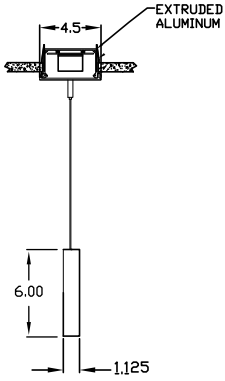

# Half Pint

Direct/Indirect LED Pendant  
 0.625" thick x 3.0" tall  
 Extruded Aluminum  
 Integral 120-277VAC (347VAC available)  
 0-10V Dimming  
 72W per 4 foot length  
 Up: Linear Spread 1848 lm (4 ft, 3000K)  
 Down: Diffuse 1866 lm (4 ft, 3000K)  
 Finishes: *Black Suede, Bronze, Matte Silver or White Suede, Custom RAL on request*

# Nine

Direct/Indirect LED Pendant  
 0.625" thick x 5.0" tall  
 Extruded Aluminum  
 Integral 120-277VAC (347VAC available)  
 0-10V Dimming  
 72W per 4 foot length  
 Up: Linear Spread 1848 lm (4 ft, 3000K)  
 Down: Diffuse 1866 lm (4 ft, 3000K)  
 Finishes: *Black Suede, Bronze, Matte Silver or White Suede, Custom RAL on request*

# Plank

Direct/Indirect LED Pendant  
 2.375" thick x 5.0" tall  
 Extruded Aluminum  
 Integral 120-277VAC (347VAC available)  
 0-10V Dimming  
 72W per 4 foot length  
 Up: Linear Spread 1848 lm (4 ft, 3000K)  
 Down: Diffuse 1866 lm (4 ft, 3000K)  
 Finishes: *White Oak, Maple, Cherry or Walnut*  
*Other finishes available - consult factory*

# Fatz

Direct/Indirect LED Pendant  
 1.125" thick x 6.0" tall  
 Extruded Aluminum  
 Integral 120-277VAC (347VAC available)  
 0-10V Dimming - Available in Tunable White  
 82W per 4 foot length  
 Up: Linear Spread 3714 lm (4 ft, 3000K)  
 Down: Diffuse 3714 lm (4 ft, 3000K)  
 Finishes: *Black Suede, Bronze, Matte Silver or White Suede, Custom RAL on request*