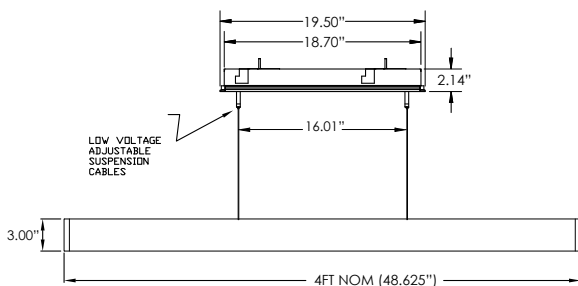

# Lambda

Direct/Indirect LED Pendant  
 4.0" wide x 6.2" tall  
 Extruded Aluminum  
 Integral 120-277VAC (347VAC available)  
 0-10V Dimming  
 72W per 4 foot length  
 Up: Linear Spread 1848 lm (4 ft, 3000K)  
 Down: Diffuse 1866 lm (4 ft, 3000K)  
 Finishes: *Black Suede, Bronze, Matte Silver or White Suede, Custom RAL on request*

# Half Pint

Direct/Indirect LED Pendant  
 0.625" thick x 3.0" tall  
 Extruded Aluminum  
 Integral 120-277VAC (347VAC available)  
 0-10V Dimming  
 72W per 4 foot length  
 Up: Linear Spread 1848 lm (4 ft, 3000K)  
 Down: Diffuse 1866 lm (4 ft, 3000K)  
 Finishes: *Black Suede, Bronze, Matte Silver or White Suede, Custom RAL on request*

# Nine

Direct/Indirect LED Pendant  
 0.625" thick x 5.0" tall  
 Extruded Aluminum  
 Integral 120-277VAC (347VAC available)  
 0-10V Dimming  
 72W per 4 foot length  
 Up: Linear Spread 1848 lm (4 ft, 3000K)  
 Down: Diffuse 1866 lm (4 ft, 3000K)  
 Finishes: *Black Suede, Bronze, Matte Silver or White Suede, Custom RAL on request*

# On The Rocks

Direct/Indirect LED Pendant  
 0.625" thick x 3.0" tall  
 Extruded Aluminum with 2.0" glass lens bottom  
 Integral 120-277VAC (347VAC available)  
 0-10V Dimming  
 76W per 4 foot length  
 Up: Linear Spread 1848 lm (4 ft, 3000K)  
 Down: Diffuse 1220 lm (4 ft, 3000K)  
 Finishes: *Black Suede, Bronze, Matte Silver or White Suede, Custom RAL on request*