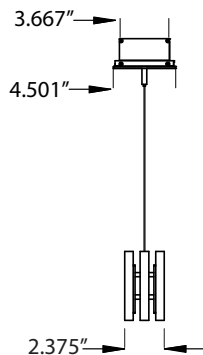

# Lambda

Direct/Indirect LED Pendant  
 4.0" wide x 6.2" tall  
 Extruded Aluminum  
 Integral 120-277VAC (347VAC available)  
 0-10V Dimming  
 72W per 4 foot length  
 Up: Linear Spread 1848 lm (4 ft, 3000K)  
 Down: Diffuse 1866 lm (4 ft, 3000K)  
 Finishes: *Black Suede, Bronze, Matte Silver or White Suede, Custom RAL on request*

# Half Pint

Direct/Indirect LED Pendant  
 0.625" thick x 3.0" tall  
 Extruded Aluminum  
 Integral 120-277VAC (347VAC available)  
 0-10V Dimming  
 72W per 4 foot length  
 Up: Linear Spread 1848 lm (4 ft, 3000K)  
 Down: Diffuse 1866 lm (4 ft, 3000K)  
 Finishes: *Black Suede, Bronze, Matte Silver or White Suede, Custom RAL on request*

# Nine

Direct/Indirect LED Pendant  
 0.625" thick x 5.0" tall  
 Extruded Aluminum  
 Integral 120-277VAC (347VAC available)  
 0-10V Dimming  
 72W per 4 foot length  
 Up: Linear Spread 1848 lm (4 ft, 3000K)  
 Down: Diffuse 1866 lm (4 ft, 3000K)  
 Finishes: *Black Suede, Bronze, Matte Silver or White Suede, Custom RAL on request*

# Plank

Direct/Indirect LED Pendant  
 2.375" thick x 5.0" tall  
 Extruded Aluminum  
 Integral 120-277VAC (347VAC available)  
 0-10V Dimming  
 72W per 4 foot length  
 Up: Linear Spread 1848 lm (4 ft, 3000K)  
 Down: Diffuse 1866 lm (4 ft, 3000K)  
 Finishes: *White Oak, Maple, Cherry or Walnut*  
*Other finishes available - consult factory*