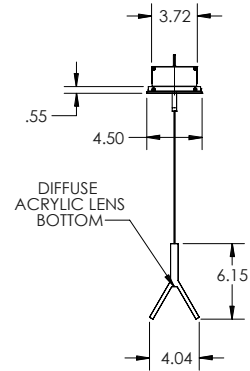

# Lambda

Direct/Indirect LED Pendant  
 4.0" wide x 6.2" tall  
 Extruded Aluminum  
 Integral 120-277VAC (347VAC available)  
 0-10V Dimming  
 72W per 4 foot length  
 Up: Linear Spread 1848 lm (4 ft, 3000K)  
 Down: Diffuse 1866 lm (4 ft, 3000K)  
 Finishes: *Black Suede, Bronze, Matte Silver or White Suede, Custom RAL on request*

# Half Pint

Direct/Indirect LED Pendant  
 0.625" thick x 3.0" tall  
 Extruded Aluminum  
 Integral 120-277VAC (347VAC available)  
 0-10V Dimming  
 72W per 4 foot length  
 Up: Linear Spread 1848 lm (4 ft, 3000K)  
 Down: Diffuse 1866 lm (4 ft, 3000K)  
 Finishes: *Black Suede, Bronze, Matte Silver or White Suede, Custom RAL on request*

# Nine

Direct/Indirect LED Pendant  
 0.625" thick x 5.0" tall  
 Extruded Aluminum  
 Integral 120-277VAC (347VAC available)  
 0-10V Dimming  
 72W per 4 foot length  
 Up: Linear Spread 1848 lm (4 ft, 3000K)  
 Down: Diffuse 1866 lm (4 ft, 3000K)  
 Finishes: *Black Suede, Bronze, Matte Silver or White Suede, Custom RAL on request*

# On The Rocks

Direct/Indirect LED Pendant  
 0.625" thick x 3.0" tall  
 Extruded Aluminum with 2.0" glass lens bottom  
 Integral 120-277VAC (347VAC available)  
 0-10V Dimming  
 76W per 4 foot length  
 Up: Linear Spread 1848 lm (4 ft, 3000K)  
 Down: Diffuse 1220 lm (4 ft, 3000K)  
 Finishes: *Black Suede, Bronze, Matte Silver or White Suede, Custom RAL on request*