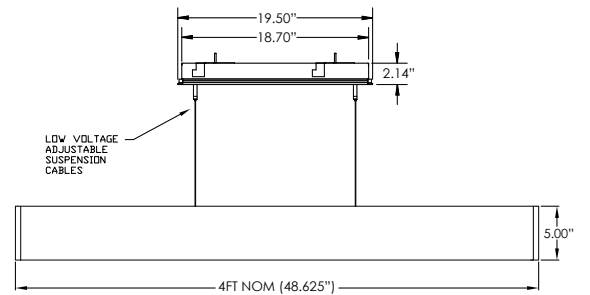

# Half Pint

Direct/Indirect LED Pendant  
 0.625" thick x 3.0" tall  
 Extruded Aluminum  
 Integral 120-277VAC (347VAC available)  
 0-10V Dimming  
 72W per 4 foot length  
 Up: Linear Spread 1848 lm (4 ft, 3000K)  
 Down: Diffuse 1866 lm (4 ft, 3000K)  
 Finishes: *Black Suede, Bronze, Matte Silver or White Suede, Custom RAL on request*

# Nine

Direct/Indirect LED Pendant  
 0.625" thick x 5.0" tall  
 Extruded Aluminum  
 Integral 120-277VAC (347VAC available)  
 0-10V Dimming  
 72W per 4 foot length  
 Up: Linear Spread 1848 lm (4 ft, 3000K)  
 Down: Diffuse 1866 lm (4 ft, 3000K)  
 Finishes: *Black Suede, Bronze, Matte Silver or White Suede, Custom RAL on request*

# Plank

Direct/Indirect LED Pendant  
 2.375" thick x 5.0" tall  
 Extruded Aluminum  
 Integral 120-277VAC (347VAC available)  
 0-10V Dimming  
 72W per 4 foot length  
 Up: Linear Spread 1848 lm (4 ft, 3000K)  
 Down: Diffuse 1866 lm (4 ft, 3000K)  
 Finishes: *White Oak, Maple, Cherry or Walnut*  
*Other finishes available - consult factory*