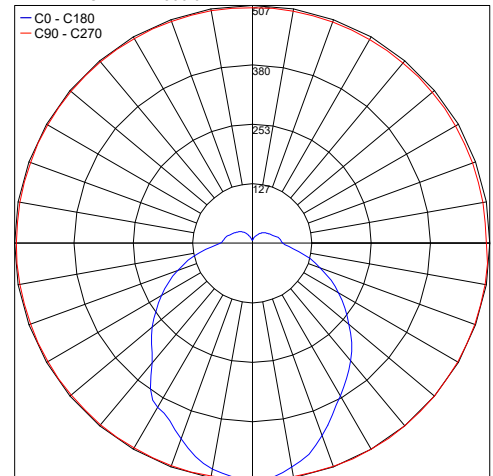

Combo of 4 Tiles

NOTE: When connecting tiles together, do not exceed 16 tiles max.

TECHNICAL DATA

Wattage / Input	20W (120VAC)
Power Supply	Integral 0-10V Dimming
Construction	Body: Polycarbonate
CCT	3000K, 4000K
CRI	>90
Delivered Lumens	625-1300 lm
Efficacy	31.3-65 lm/W
Optics	Diffuse
Fixture Dimensions	15.6" l x 15.6" w x 3.7" thick
Fixture Weight	7.72 lbs
IP Rating	IP20

White - OFF

White - ON

Black - OFF

Fixture Dimensions

PHOTOMETRIC DATA

Maximum Candela = 506.6

ORDERING INFORMATION

Example: N8201.