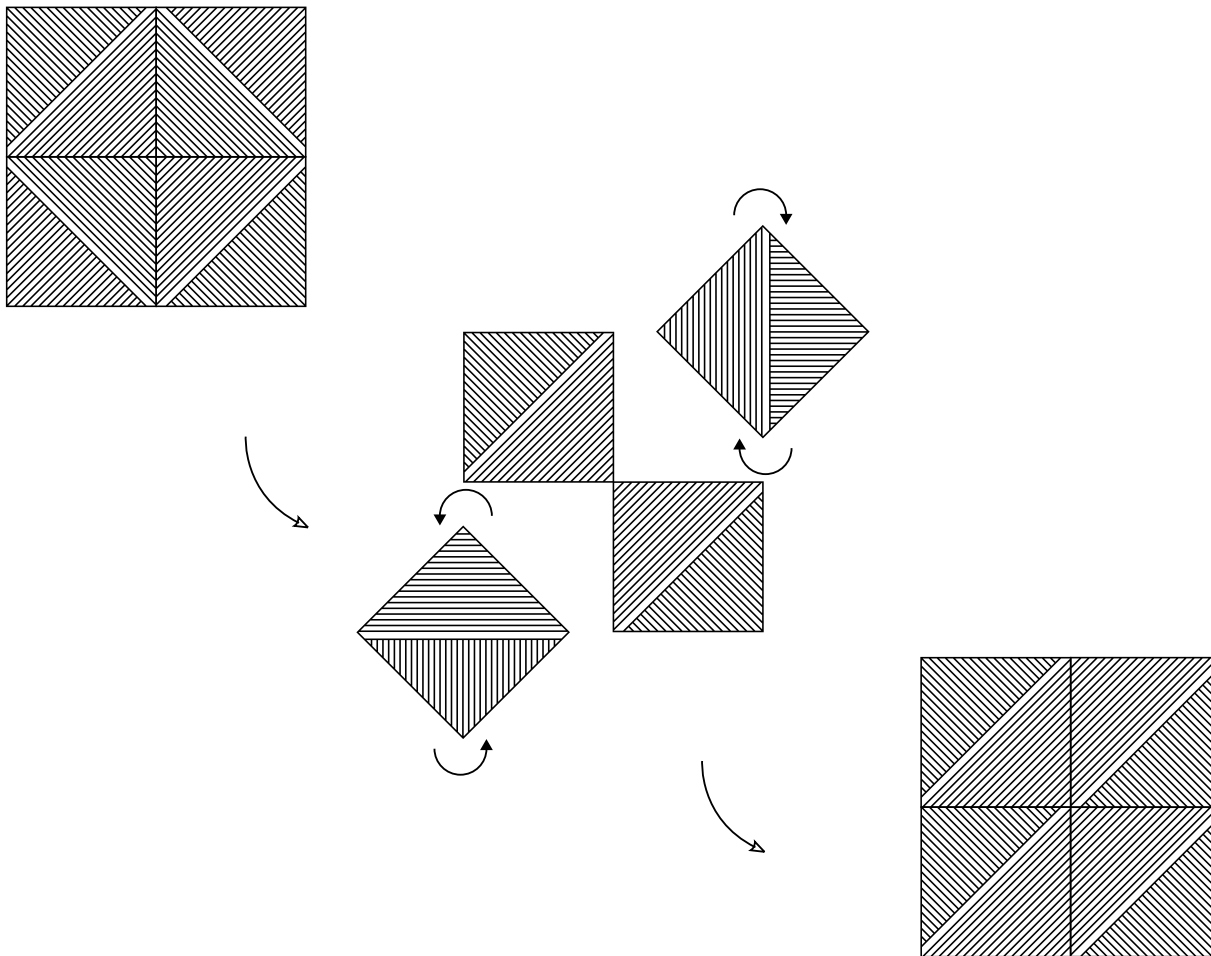

CONFIGURATION EXAMPLES

Job Name/Date:

Fixture Type Designation: