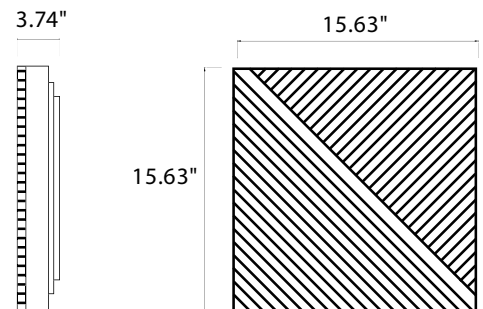

Combo of 4 Tiles

NOTE: When connecting tiles together, do not exceed 16 tiles max.

TECHNICAL DATA

Wattage / Input	20W (120VAC)
Power Supply	Integral 0-10V Dimming
Construction	Body: Polycarbonate
CCT	3000K, 4000K
CRI	>90
Delivered Lumens	625-1300 lm
Efficacy	31.3-65 lm/W
Optics	Diffuse
Fixture Dimensions	15.6" l x 15.6" w x 3.7" thick
Fixture Weight	7.72 lbs
IP Rating	IP20

White - OFF

White - ON

Black - OFF

Fixture Dimensions

PHOTOMETRIC DATA

Maximum Candela = 506.6

ORDERING INFORMATION

Example: N8201.