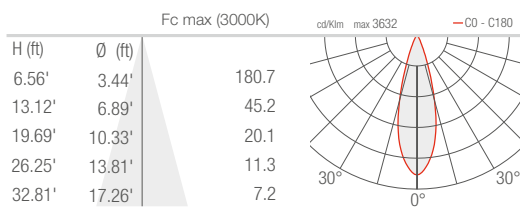

TECHNICAL DATA

Wattage	28W
Power Supply	Remote 24VDC, not included. See page 2.
Construction	Body/Bracket: Anticorodal® aluminum Lens: Serigraphed, Tempered, Extra-clear Glass
CCT	2700K, 3000K, 4000K
CRI	80, >90
BUG Rating	B2-U1-G0 (All optics)
Delivered Lumens	2142 lm (3000K, 30°, CRI 80) 1982 lm (3000K, 30°, CRI 90)
Efficacy	76.5 lm/W (3000K, 30°, CRI 80) 70.8 lm/W (3000K, 30°, CRI 90)
Optics	8 Standard (see below)
Finishes	3 Standard, Custom RAL (see below)
Fixture Dimensions	1.97" w x 8.11" l x 10.24 h (head 6.54")
Fixture Weight	4.63 lbs
LED Source	6 High Intensity Power LEDs
Lumen Maintenance	L90, B10 >50,000 hrs (Ta 25°C)
Color Consistency	3-Step MacAdam
Operating Temp.	-4°F to +113°F
IP Rating	IP65
IK Rating	IK06

Fixture Dimensions

ORDERING INFORMATION

Example: DU3010100190M6. Accessories ordered separately.

DU3010						
Model No.	CRI	Honeycomb Louvre	CCT	Optics		Finish
DU3010	0 - CRI 80 1 - CRI >90	000 - none 001 - honeycomb louvre <i>(not compatible with the 10° optics)</i>	F0 - 2700K 50 - 3000K 90 - 4000K	T - 10° S - 14° M - 30° L - 35°	J - 43° K - 63° W - 18°x44° X - 44°x18°	6 - Antique White E - White H - Anthracite

T - 10° CRI 80

S - 14° CRI 80

M - 30° CRI 80

L - 35° CRI 80

J - 43° CRI 80

K - 63° CRI 80

W - 18°x44° CRI 80

X - 44°x18° CRI 80