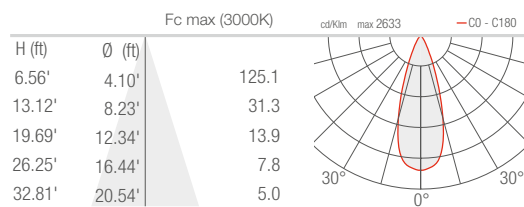

TECHNICAL DATA

Wattage	28W
Power Supply	Remote 24VDC, not included. See page 2.
Construction	Body/Bracket: Anticorodal® aluminum Lens: Serigraphed, Tempered, Extra-clear Glass
CCT	2700K, 3000K, 4000K
CRI	80, >90
BUG Rating	B2-U1-G0 (All optics)
Delivered Lumens	2142 lm (3000K, 30°, CRI 80) 1982 lm (3000K, 30°, CRI 90)
Efficacy	76.5 lm/W (3000K, 30°, CRI 80) 70.8 lm/W (3000K, 30°, CRI 90)
Optics	8 Standard (see below)
Finishes	3 Standard, Custom RAL (see below)
Fixture Dimensions	1.97" w x 8.11" l x 10.24 h (head 6.54")
Fixture Weight	4.63 lbs
LED Source	6 High Intensity Power LEDs
Lumen Maintenance	L90, B10 >50,000 hrs (Ta 25°C)
Color Consistency	3-Step MacAdam
Operating Temp.	-4°F to +113°F
IP Rating	IP65
IK Rating	IK06

T - 10° CRI 80

S - 14° CRI 80

M - 30° CRI 80

L - 35° CRI 80

J - 43° CRI 80

K - 63° CRI 80

W - 18°x44° CRI 80

X - 44°x18° CRI 80