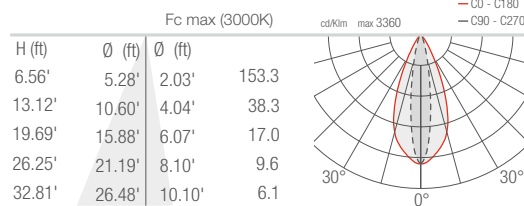

TECHNICAL DATA

Wattage	28W
Power Supply	Remote 24VDC, not included. See page 2.
Construction	Body/Bracket: Anticorodal® aluminum Lens: Serigraphed, Tempered, Extra-clear Glass
CCT	2700K, 3000K, 4000K
CRI	80, >90
BUG Rating	B2-U1-G0 (All optics)
Delivered Lumens	2142 lm (3000K, 30°, CRI 80) 1982 lm (3000K, 30°, CRI 90)
Efficacy	76.5 lm/W (3000K, 30°, CRI 80) 70.8 lm/W (3000K, 30°, CRI 90)
Optics	8 Standard (see below)
Finishes	3 Standard, Custom RAL (see below)
Fixture Dimensions	1.97" w x 8.11" l x 10.24 h (head 6.54")
Fixture Weight	4.63 lbs
LED Source	6 High Intensity Power LEDs
Lumen Maintenance	L90, B10 >50,000 hrs (Ta 25°C)
Color Consistency	3-Step MacAdam
Operating Temp.	-4°F to +113°F
IP Rating	IP65
IK Rating	IK06

T - 10° CRI 80

S - 14° CRI 80

M - 30° CRI 80

L - 35° CRI 80

J - 43° CRI 80

K - 63° CRI 80

W - 18°x44° CRI 80

X - 44°x18° CRI 80