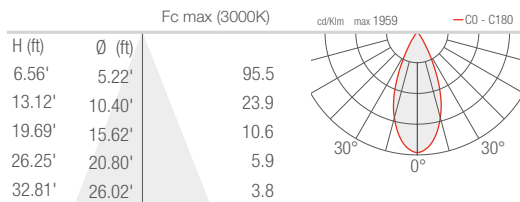

TECHNICAL DATA

Wattage	28W
Power Supply	Remote 24VDC, not included. See page 2.
Construction	Body/Bracket: Anticorodal® aluminum Lens: Serigraphed, Tempered, Extra-clear Glass
CCT	2700K, 3000K, 4000K
CRI	80, >90
BUG Rating	B2-U1-G0 (All optics)
Delivered Lumens	2142 lm (3000K, 30°, CRI 80) 1982 lm (3000K, 30°, CRI 90)
Efficacy	76.5 lm/W (3000K, 30°, CRI 80) 70.8 lm/W (3000K, 30°, CRI 90)
Optics	8 Standard (see below)
Finishes	3 Standard, Custom RAL (see below)
Fixture Dimensions	1.97" w x 8.11" l x 10.24 h (head 6.54")
Fixture Weight	4.63 lbs
LED Source	6 High Intensity Power LEDs
Lumen Maintenance	L90, B10 >50,000 hrs (Ta 25°C)
Color Consistency	3-Step MacAdam
Operating Temp.	-4°F to +113°F
IP Rating	IP65
IK Rating	IK06

T - 10° CRI 80

S - 14° CRI 80

M - 30° CRI 80

L - 35° CRI 80

J - 43° CRI 80

K - 63° CRI 80

W - 18°x44° CRI 80

X - 44°x18° CRI 80