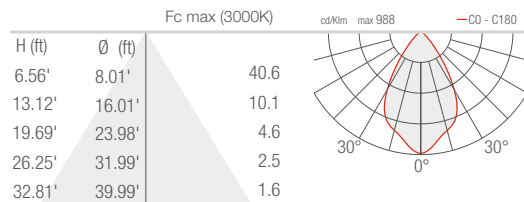

TECHNICAL DATA

Wattage	28W
Power Supply	Remote 24VDC, not included. See page 2.
Construction	Body/Bracket: Anticorodal® aluminum Lens: Serigraphed, Tempered, Extra-clear Glass
CCT	2700K, 3000K, 4000K
CRI	80, >90
BUG Rating	B2-U1-G0 (All optics)
Delivered Lumens	2142 lm (3000K, 30°, CRI 80) 1982 lm (3000K, 30°, CRI 90)
Efficacy	76.5 lm/W (3000K, 30°, CRI 80) 70.8 lm/W (3000K, 30°, CRI 90)
Optics	8 Standard (see below)
Finishes	3 Standard, Custom RAL (see below)
Fixture Dimensions	1.97" w x 8.11" l x 10.24 h (head 6.54")
Fixture Weight	4.63 lbs
LED Source	6 High Intensity Power LEDs
Lumen Maintenance	L90, B10 >50,000 hrs (Ta 25°C)
Color Consistency	3-Step MacAdam
Operating Temp.	-4°F to +113°F
IP Rating	IP65
IK Rating	IK06

T - 10° CRI 80

S - 14° CRI 80

M - 30° CRI 80

L - 35° CRI 80

J - 43° CRI 80

K - 63° CRI 80

W - 18°x44° CRI 80

X - 44°x18° CRI 80