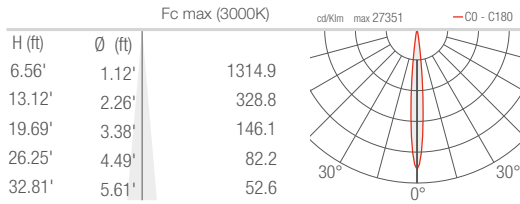

TECHNICAL DATA

Wattage	28W
Power Supply	Remote 24VDC, not included. See page 2.
Construction	Body/Bracket: Anticorodal® aluminum Lens: Serigraphed, Tempered, Extra-clear Glass
CCT	2700K, 3000K, 4000K
CRI	80, >90
BUG Rating	B2-U1-G0 (All optics)
Delivered Lumens	2142 lm (3000K, 30°, CRI 80) 1982 lm (3000K, 30°, CRI 90)
Efficacy	76.5 lm/W (3000K, 30°, CRI 80) 70.8 lm/W (3000K, 30°, CRI 90)
Optics	8 Standard (see below)
Finishes	3 Standard, Custom RAL (see below)
Fixture Dimensions	1.97" w x 8.11" l x 10.24 h (head 6.54")
Fixture Weight	4.63 lbs
LED Source	6 High Intensity Power LEDs
Lumen Maintenance	L90, B10 >50,000 hrs (Ta 25°C)
Color Consistency	3-Step MacAdam
Operating Temp.	-4°F to +113°F
IP Rating	IP65
IK Rating	IK06

T - 10° CRI 80

S - 14° CRI 80

M - 30° CRI 80

L - 35° CRI 80

J - 43° CRI 80

K - 63° CRI 80

W - 18°x44° CRI 80

X - 44°x18° CRI 80