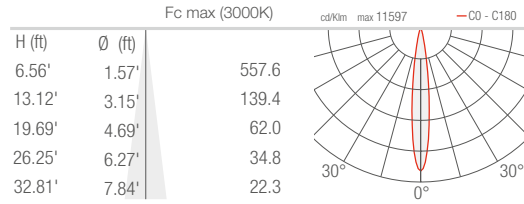

TECHNICAL DATA

Wattage	28W
Power Supply	Remote 24VDC, not included. See page 2.
Construction	Body/Bracket: Anticorodal® aluminum Lens: Serigraphed, Tempered, Extra-clear Glass
CCT	2700K, 3000K, 4000K
CRI	80, >90
BUG Rating	B2-U1-G0 (All optics)
Delivered Lumens	2142 lm (3000K, 30°, CRI 80) 1982 lm (3000K, 30°, CRI 90)
Efficacy	76.5 lm/W (3000K, 30°, CRI 80) 70.8 lm/W (3000K, 30°, CRI 90)
Optics	8 Standard (see below)
Finishes	3 Standard, Custom RAL (see below)
Fixture Dimensions	1.97" w x 8.11" l x 10.24 h (head 6.54")
Fixture Weight	4.63 lbs
LED Source	6 High Intensity Power LEDs
Lumen Maintenance	L90, B10 >50,000 hrs (Ta 25°C)
Color Consistency	3-Step MacAdam
Operating Temp.	-4°F to +113°F
IP Rating	IP65
IK Rating	IK06

Fixture Dimensions

ORDERING INFORMATION

Example: DU3010100190M6. Accessories ordered separately.

DU3010						
Model No.	CRI	Honeycomb Louvre	CCT	Optics		Finish
DU3010	0 - CRI 80 1 - CRI >90	000 - none 001 - honeycomb louvre <i>(not compatible with the 10° optics)</i>	F0 - 2700K 50 - 3000K 90 - 4000K	T - 10° S - 14° M - 30° L - 35°	J - 43° K - 63° W - 18°x44° X - 44°x18°	6 - Antique White E - White H - Anthracite

T - 10° CRI 80

S - 14° CRI 80

M - 30° CRI 80

L - 35° CRI 80

J - 43° CRI 80

K - 63° CRI 80

W - 18°x44° CRI 80

X - 44°x18° CRI 80