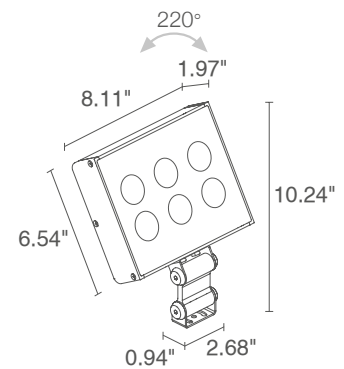

TECHNICAL DATA

Wattage	28W
Power Supply	Remote 24VDC, not included. See page 2.
Construction	Body/Bracket: Anticorodal® aluminum Lens: Serigraphed, Tempered, Extra-clear Glass
CCT	2700K, 3000K, 4000K
CRI	80, >90
BUG Rating	B2-U1-G0 (All optics)
Delivered Lumens	2142 lm (3000K, 30°, CRI 80) 1982 lm (3000K, 30°, CRI 90)
Efficacy	76.5 lm/W (3000K, 30°, CRI 80) 70.8 lm/W (3000K, 30°, CRI 90)
Optics	8 Standard (see below)
Finishes	3 Standard, Custom RAL (see below)
Fixture Dimensions	1.97" w x 8.11" l x 10.24 h (head 6.54")
Fixture Weight	4.63 lbs
LED Source	6 High Intensity Power LEDs
Lumen Maintenance	L90, B10 >50,000 hrs (Ta 25°C)
Color Consistency	3-Step MacAdam
Operating Temp.	-4°F to +113°F
IP Rating	IP65
IK Rating	IK06

Fixture Dimensions

ORDERING INFORMATION

Example: DU3010100190M6. Accessories ordered separately.

DU3010						
Model No.	CRI	Honeycomb Louvre	CCT	Optics		Finish
DU3010	0 - CRI 80 1 - CRI >90	000 - none 001 - honeycomb louvre <i>(not compatible with the 10° optics)</i>	F0 - 2700K 50 - 3000K 90 - 4000K	T - 10° S - 14° M - 30° L - 35°	J - 43° K - 63° W - 18°x44° X - 44°x18°	6 - Antique White E - White H - Anthracite