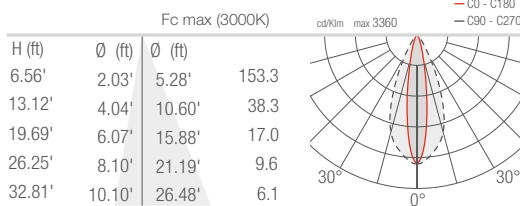

TECHNICAL DATA

Wattage	28W
Power Supply	Remote 24VDC, not included. See page 2.
Construction	Body/Bracket: Anticorodal® aluminum Lens: Serigraphed, Tempered, Extra-clear Glass
CCT	2700K, 3000K, 4000K
CRI	80, >90
BUG Rating	B2-U1-G0 (All optics)
Delivered Lumens	2142 lm (3000K, 30°, CRI 80) 1982 lm (3000K, 30°, CRI 90)
Efficacy	76.5 lm/W (3000K, 30°, CRI 80) 70.8 lm/W (3000K, 30°, CRI 90)
Optics	8 Standard (see below)
Finishes	3 Standard, Custom RAL (see below)
Fixture Dimensions	1.97" w x 8.11" l x 10.24 h (head 6.54")
Fixture Weight	4.63 lbs
LED Source	6 High Intensity Power LEDs
Lumen Maintenance	L90, B10 >50,000 hrs (Ta 25°C)
Color Consistency	3-Step MacAdam
Operating Temp.	-4°F to +113°F
IP Rating	IP65
IK Rating	IK06

T - 10° CRI 80

S - 14° CRI 80

M - 30° CRI 80

L - 35° CRI 80

J - 43° CRI 80

K - 63° CRI 80

W - 18°x44° CRI 80

X - 44°x18° CRI 80