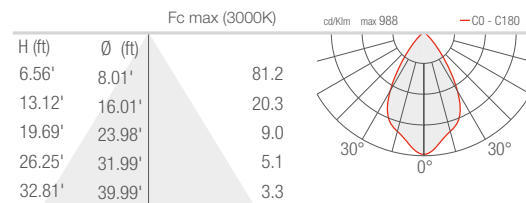

TECHNICAL DATA

Wattage / Input	56W
Power Supply	Remote 24VDC, not included. See page 2.
Construction	Body/Bracket: Anticorodal® aluminum Lens: Serigraphed, Tempered, Extra-clear Glass
CCT	2700K, 3000K, 4000K
CRI	80, >90
BUG Rating	B3-U1-G0 (All optics)
Delivered Lumens	4284 lm (3000K, 30°, CRI 80) 3964 lm (3000K, 30°, CRI 90)
Efficacy	76.5 lm/W (3000K, 30°, CRI 80) 70.8 lm/W (3000K, 30°, CRI 90)
Optics	8 Standard (see below)
Finishes	3 Standard, Custom RAL (see below)
Fixture Dimensions	1.97" w x 15.59" l x 10.24 h (head 6.54")
Fixture Weight	9.92 lbs
LED Source	12 High Intensity Power LEDs
Lumen Maintenance	L90, B10 >50,000 hrs (Ta 25°C)
Color Consistency	3-Step MacAdam
Operating Temp.	-4°F to +113°F
IP Rating	IP65
IK Rating	IK06

Fixture Dimensions

ORDERING INFORMATION

Example: DU4010100190M6. Accessories ordered separately.

DU4010						
Model No.	CRI	Honeycomb Louvre	CCT	Optics		Finish
DU4010	0 - CRI 80 1 - CRI >90	000 - none 001 - honeycomb louvre <i>(not compatible with the 10° optics)</i>	F0 - 2700K 50 - 3000K 90 - 4000K	T - 10° S - 14° M - 30° L - 35°	J - 43° K - 63° W - 18°x44° X - 44°x18°	6 - Antique White E - White H - Anthracite

T - 10° CRI 80

S - 14° CRI 80

M - 30° CRI 80

L - 35° CRI 80

J - 43° CRI 80

K - 63° CRI 80

W - 18°x44° CRI 80

X - 44°x18° CRI 80