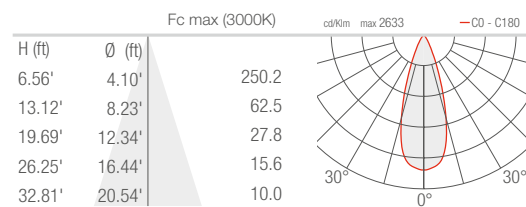

TECHNICAL DATA

Wattage / Input	56W
Power Supply	Remote 24VDC, not included. See page 2.
Construction	Body/Bracket: Anticorodal® aluminum Lens: Serigraphed, Tempered, Extra-clear Glass
CCT	2700K, 3000K, 4000K
CRI	80, >90
BUG Rating	B3-U1-G0 (All optics)
Delivered Lumens	4284 lm (3000K, 30°, CRI 80) 3964 lm (3000K, 30°, CRI 90)
Efficacy	76.5 lm/W (3000K, 30°, CRI 80) 70.8 lm/W (3000K, 30°, CRI 90)
Optics	8 Standard (see below)
Finishes	3 Standard, Custom RAL (see below)
Fixture Dimensions	1.97" w x 15.59" l x 10.24 h (head 6.54")
Fixture Weight	9.92 lbs
LED Source	12 High Intensity Power LEDs
Lumen Maintenance	L90, B10 >50,000 hrs (Ta 25°C)
Color Consistency	3-Step MacAdam
Operating Temp.	-4°F to +113°F
IP Rating	IP65
IK Rating	IK06

Fixture Dimensions

ORDERING INFORMATION

Example: DU4010100190M6. Accessories ordered separately.

DU4010						
Model No.	CRI	Honeycomb Louvre	CCT	Optics		Finish
DU4010	0 - CRI 80 1 - CRI >90	000 - none 001 - honeycomb louvre <i>(not compatible with the 10° optics)</i>	F0 - 2700K 50 - 3000K 90 - 4000K	T - 10° S - 14° M - 30° L - 35°	J - 43° K - 63° W - 18°x44° X - 44°x18°	6 - Antique White E - White H - Anthracite

T - 10° CRI 80

S - 14° CRI 80

M - 30° CRI 80

L - 35° CRI 80

J - 43° CRI 80

K - 63° CRI 80

W - 18°x44° CRI 80

X - 44°x18° CRI 80