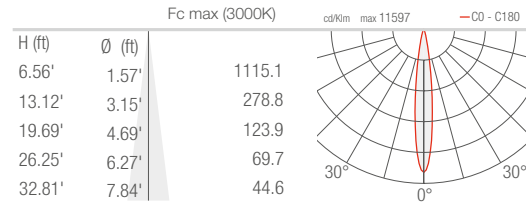

TECHNICAL DATA

Wattage / Input	56W
Power Supply	Remote 24VDC, not included. See page 2.
Construction	Body/Bracket: Anticorodal® aluminum Lens: Serigraphed, Tempered, Extra-clear Glass
CCT	2700K, 3000K, 4000K
CRI	80, >90
BUG Rating	B3-U1-G0 (All optics)
Delivered Lumens	4284 lm (3000K, 30°, CRI 80) 3964 lm (3000K, 30°, CRI 90)
Efficacy	76.5 lm/W (3000K, 30°, CRI 80) 70.8 lm/W (3000K, 30°, CRI 90)
Optics	8 Standard (see below)
Finishes	3 Standard, Custom RAL (see below)
Fixture Dimensions	1.97" w x 15.59" l x 10.24 h (head 6.54")
Fixture Weight	9.92 lbs
LED Source	12 High Intensity Power LEDs
Lumen Maintenance	L90, B10 >50,000 hrs (Ta 25°C)
Color Consistency	3-Step MacAdam
Operating Temp.	-4°F to +113°F
IP Rating	IP65
IK Rating	IK06

Fixture Dimensions

ORDERING INFORMATION

Example: DU4010100190M6. Accessories ordered separately.

DU4010						
Model No.	CRI	Honeycomb Louvre	CCT	Optics		Finish
DU4010	0 - CRI 80 1 - CRI >90	000 - none 001 - honeycomb louvre <i>(not compatible with the 10° optics)</i>	F0 - 2700K 50 - 3000K 90 - 4000K	T - 10° S - 14° M - 30° L - 35°	J - 43° K - 63° W - 18°x44° X - 44°x18°	6 - Antique White E - White H - Anthracite

T - 10° CRI 80

S - 14° CRI 80

M - 30° CRI 80

L - 35° CRI 80

J - 43° CRI 80

K - 63° CRI 80

W - 18°x44° CRI 80

X - 44°x18° CRI 80