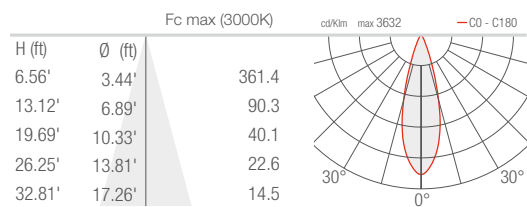

TECHNICAL DATA

Wattage / Input	56W
Power Supply	Remote 24VDC, not included. See page 2.
Construction	Body/Bracket: Anticorodal® aluminum Lens: Serigraphed, Tempered, Extra-clear Glass
CCT	2700K, 3000K, 4000K
CRI	80, >90
BUG Rating	B3-U1-G0 (All optics)
Delivered Lumens	4284 lm (3000K, 30°, CRI 80) 3964 lm (3000K, 30°, CRI 90)
Efficacy	76.5 lm/W (3000K, 30°, CRI 80) 70.8 lm/W (3000K, 30°, CRI 90)
Optics	8 Standard (see below)
Finishes	3 Standard, Custom RAL (see below)
Fixture Dimensions	1.97" w x 15.59" l x 10.24 h (head 6.54")
Fixture Weight	9.92 lbs
LED Source	12 High Intensity Power LEDs
Lumen Maintenance	L90, B10 >50,000 hrs (Ta 25°C)
Color Consistency	3-Step MacAdam
Operating Temp.	-4°F to +113°F
IP Rating	IP65
IK Rating	IK06

Fixture Dimensions

ORDERING INFORMATION

Example: DU4010100190M6. Accessories ordered separately.

DU4010						
Model No.	CRI	Honeycomb Louvre	CCT	Optics		Finish
DU4010	0 - CRI 80 1 - CRI >90	000 - none 001 - honeycomb louvre <i>(not compatible with the 10° optics)</i>	F0 - 2700K 50 - 3000K 90 - 4000K	T - 10° S - 14° M - 30° L - 35°	J - 43° K - 63° W - 18°x44° X - 44°x18°	6 - Antique White E - White H - Anthracite

T - 10° CRI 80

S - 14° CRI 80

M - 30° CRI 80

L - 35° CRI 80

J - 43° CRI 80

K - 63° CRI 80

W - 18°x44° CRI 80

X - 44°x18° CRI 80