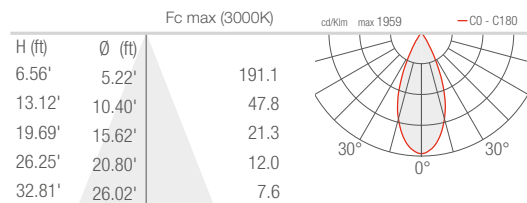

TECHNICAL DATA

Wattage / Input	56W
Power Supply	Remote 24VDC, not included. See page 2.
Construction	Body/Bracket: Anticorodal® aluminum Lens: Serigraphed, Tempered, Extra-clear Glass
CCT	2700K, 3000K, 4000K
CRI	80, >90
BUG Rating	B3-U1-G0 (All optics)
Delivered Lumens	4284 lm (3000K, 30°, CRI 80) 3964 lm (3000K, 30°, CRI 90)
Efficacy	76.5 lm/W (3000K, 30°, CRI 80) 70.8 lm/W (3000K, 30°, CRI 90)
Optics	8 Standard (see below)
Finishes	3 Standard, Custom RAL (see below)
Fixture Dimensions	1.97" w x 15.59" l x 10.24 h (head 6.54")
Fixture Weight	9.92 lbs
LED Source	12 High Intensity Power LEDs
Lumen Maintenance	L90, B10 >50,000 hrs (Ta 25°C)
Color Consistency	3-Step MacAdam
Operating Temp.	-4°F to +113°F
IP Rating	IP65
IK Rating	IK06

Fixture Dimensions

ORDERING INFORMATION

Example: DU4010100190M6. Accessories ordered separately.

DU4010						
Model No.	CRI	Honeycomb Louvre	CCT	Optics		Finish
DU4010	0 - CRI 80 1 - CRI >90	000 - none 001 - honeycomb louvre <i>(not compatible with the 10° optics)</i>	F0 - 2700K 50 - 3000K 90 - 4000K	T - 10° S - 14° M - 30° L - 35°	J - 43° K - 63° W - 18°x44° X - 44°x18°	6 - Antique White E - White H - Anthracite

T - 10° CRI 80

S - 14° CRI 80

M - 30° CRI 80

L - 35° CRI 80

J - 43° CRI 80

K - 63° CRI 80

W - 18°x44° CRI 80

X - 44°x18° CRI 80