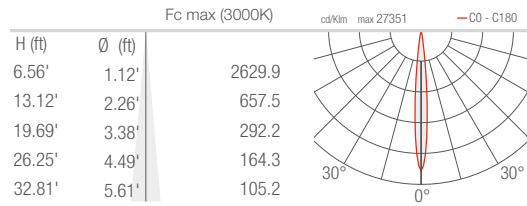

TECHNICAL DATA

Wattage / Input	56W
Power Supply	Remote 24VDC, not included. See page 2.
Construction	Body/Bracket: Anticorodal® aluminum Lens: Serigraphed, Tempered, Extra-clear Glass
CCT	2700K, 3000K, 4000K
CRI	80, >90
BUG Rating	B3-U1-G0 (All optics)
Delivered Lumens	4284 lm (3000K, 30°, CRI 80) 3964 lm (3000K, 30°, CRI 90)
Efficacy	76.5 lm/W (3000K, 30°, CRI 80) 70.8 lm/W (3000K, 30°, CRI 90)
Optics	8 Standard (see below)
Finishes	3 Standard, Custom RAL (see below)
Fixture Dimensions	1.97" w x 15.59" l x 10.24 h (head 6.54")
Fixture Weight	9.92 lbs
LED Source	12 High Intensity Power LEDs
Lumen Maintenance	L90, B10 >50,000 hrs (Ta 25°C)
Color Consistency	3-Step MacAdam
Operating Temp.	-4°F to +113°F
IP Rating	IP65
IK Rating	IK06

Fixture Dimensions

ORDERING INFORMATION

Example: DU4010100190M6. Accessories ordered separately.

DU4010						
Model No.	CRI	Honeycomb Louvre	CCT	Optics		Finish
DU4010	0 - CRI 80 1 - CRI >90	000 - none 001 - honeycomb louvre <i>(not compatible with the 10° optics)</i>	F0 - 2700K 50 - 3000K 90 - 4000K	T - 10° S - 14° M - 30° L - 35°	J - 43° K - 63° W - 18°x44° X - 44°x18°	6 - Antique White E - White H - Anthracite

T - 10° CRI 80

S - 14° CRI 80

M - 30° CRI 80

L - 35° CRI 80

J - 43° CRI 80

K - 63° CRI 80

W - 18°x44° CRI 80

X - 44°x18° CRI 80