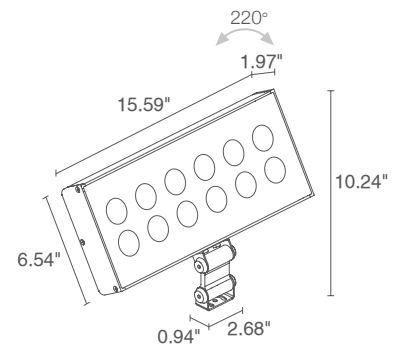

TECHNICAL DATA

Wattage / Input	56W
Power Supply	Remote 24VDC, not included. See page 2.
Construction	Body/Bracket: Anticorodal® aluminum Lens: Serigraphed, Tempered, Extra-clear Glass
CCT	2700K, 3000K, 4000K
CRI	80, >90
BUG Rating	B3-U1-G0 (All optics)
Delivered Lumens	4284 lm (3000K, 30°, CRI 80) 3964 lm (3000K, 30°, CRI 90)
Efficacy	76.5 lm/W (3000K, 30°, CRI 80) 70.8 lm/W (3000K, 30°, CRI 90)
Optics	8 Standard (see below)
Finishes	3 Standard, Custom RAL (see below)
Fixture Dimensions	1.97" w x 15.59" l x 10.24 h (head 6.54")
Fixture Weight	9.92 lbs
LED Source	12 High Intensity Power LEDs
Lumen Maintenance	L90, B10 >50,000 hrs (Ta 25°C)
Color Consistency	3-Step MacAdam
Operating Temp.	-4°F to +113°F
IP Rating	IP65
IK Rating	IK06

Fixture Dimensions

ORDERING INFORMATION

Example: DU4010100190M6. Accessories ordered separately.

DU4010						
Model No.	CRI	Honeycomb Louvre	CCT	Optics		Finish
DU4010	0 - CRI 80 1 - CRI >90	000 - none 001 - honeycomb louvre <i>(not compatible with the 10° optics)</i>	F0 - 2700K 50 - 3000K 90 - 4000K	T - 10° S - 14° M - 30° L - 35°	J - 43° K - 63° W - 18°x44° X - 44°x18°	6 - Antique White E - White H - Anthracite