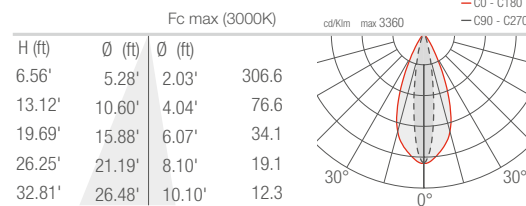

TECHNICAL DATA

Wattage / Input	56W
Power Supply	Remote 24VDC, not included. See page 2.
Construction	Body/Bracket: Anticorodal® aluminum Lens: Serigraphed, Tempered, Extra-clear Glass
CCT	2700K, 3000K, 4000K
CRI	80, >90
BUG Rating	B3-U1-G0 (All optics)
Delivered Lumens	4284 lm (3000K, 30°, CRI 80) 3964 lm (3000K, 30°, CRI 90)
Efficacy	76.5 lm/W (3000K, 30°, CRI 80) 70.8 lm/W (3000K, 30°, CRI 90)
Optics	8 Standard (see below)
Finishes	3 Standard, Custom RAL (see below)
Fixture Dimensions	1.97" w x 15.59" l x 10.24 h (head 6.54")
Fixture Weight	9.92 lbs
LED Source	12 High Intensity Power LEDs
Lumen Maintenance	L90, B10 >50,000 hrs (Ta 25°C)
Color Consistency	3-Step MacAdam
Operating Temp.	-4°F to +113°F
IP Rating	IP65
IK Rating	IK06

T - 10° CRI 80

S - 14° CRI 80

M - 30° CRI 80

L - 35° CRI 80

J - 43° CRI 80

K - 63° CRI 80

W - 18°x44° CRI 80

X - 44°x18° CRI 80