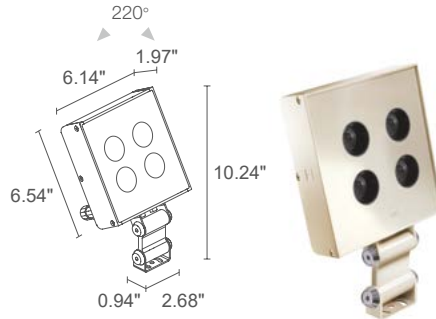

DUOMO 2.0

19W 24VDC ON/OFF

DU2010 ■ ■ ■ **0 6** Antique white

DU2010 ■ ■ ■ **0 E** White

DU2010 ■ ■ ■ **0 H** Anthracite

■	0 - CRI 80 1 - CRI >90
■	0 - not present 1 - present (not compatible with the 10° optics)
■	F - 2700K 5 - 3000K 9 - 4000K
■	T - 10° S - 14° M - 30° L - 35° J - 43° K - 63° W - 18°x44° X - 44°x18°

1760 lm (3000K, CRI 80)

1428 lm (3000K, 30°, CRI 80)

4 high-intensity power LEDs
3-step MacAdam, 50000h L90 B10 (Ta 25°C)

body and bracket in Anticorodal aluminum screen
in serigraphed, tempered, extra-clear glass

Remote not included, see datasheet

surface mounted (ceiling, wall, floor)

see accessories page

fast installation: direct connection between fixture
and mains power supply

available on request with adapter for Eurostandard
track and in DALI, 0-10V or PUSH version,
or with Bluetooth control
Casambi-compatible version, controllable with
the Casambi app, available on request