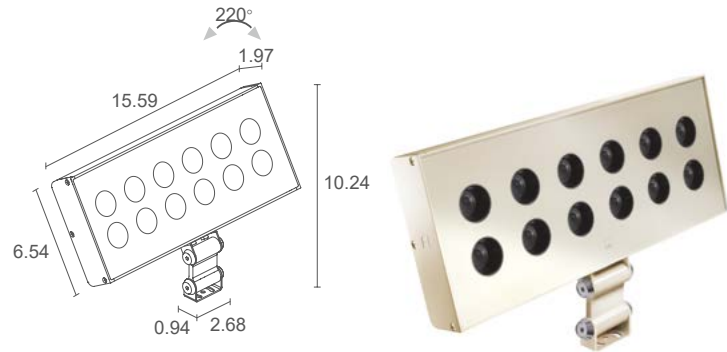

surface mounted (ceiling, wall, floor)

see accessories page

fast installation: direct connection between fixture
and mains power supply

available on request with adapter for Eurostandard
track and in DALI, 0-10V or PUSH version,
or with Bluetooth control
Casambi-compatible version, controllable with
the Casambi app, available on request