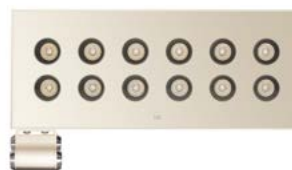

BODY AND BRACKET MADE OF
LOW-COPPER-CONTENT ANTICORRODAL
ALUMINIUM ALLOY EN AW 6060 T5 FOR
EXCELLENT RESISTANCE TO CORROSION

DUOMO'S ADJUSTABLE BRACKET
MEANS THE FIXTURE CAN BE
CANTILEVERED FROM CORNICES OR
OTHER ARCHITECTURAL ELEMENTS

UNIQUE SELLING POINTS

ANTIQUÉ WHITE FINISH TO VISUALLY INTEGRATE THE LIGHTING FIXTURE INTO HISTORIC BUILDINGS

WHITE

ANTHRACITE

THE BRACKET CAN SLIDE ALONG THE ENTIRE LENGTH OF THE HEAD, ALLOWING THE PROJECTOR TO BE INSTALLED AND ANGLED IN TIGHT SPACES