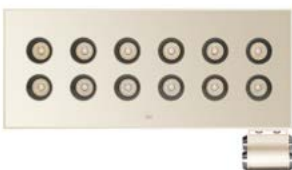

BODY AND BRACKET MADE OF
LOW-COPPER-CONTENT ANTICORRODAL
ALUMINIUM ALLOY EN AW 6060 T5 FOR
EXCELLENT RESISTANCE TO CORROSION

DUOMO'S ADJUSTABLE BRACKET
MEANS THE FIXTURE CAN BE
CANTILEVERED FROM CORNICES OR
OTHER ARCHITECTURAL ELEMENTS

UNIQUE SELLING POINTS

ANTIQUÉ WHITE FINISH TO VISUALLY INTEGRATE THE LIGHTING FIXTURE INTO HISTORIC BUILDINGS

WHITE

ANTHRACITE

THE BRACKET CAN SLIDE ALONG THE ENTIRE LENGTH OF THE HEAD, ALLOWING THE PROJECTOR TO BE INSTALLED AND ANGLED IN TIGHT SPACES