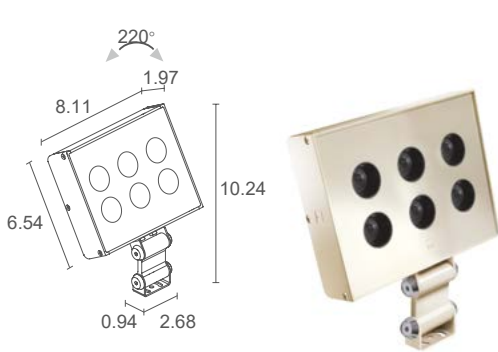

surface mounted (ceiling, wall, floor)

see accessories page

fast installation: direct connection between fixture
and mains power supply

available on request with adapter for Eurostandard
track and in DALI, 0-10V or PUSH version,
or with Bluetooth control
Casambi-compatible version, controllable with
the Casambi app, available on request