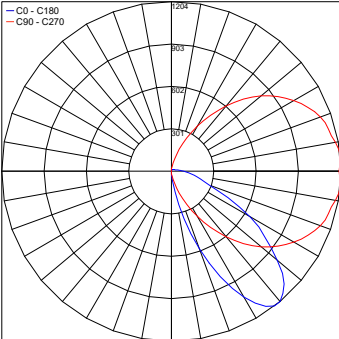

T-Series - TP08

Maximum Candela = 1203.8

Maximum Candela = 1852