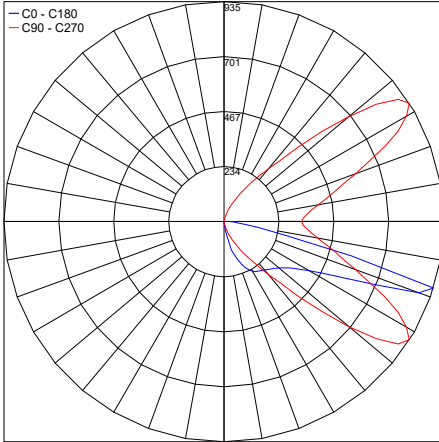

PHOTOMETRIC DATA

A-Series

Maximum Candela = 934.8