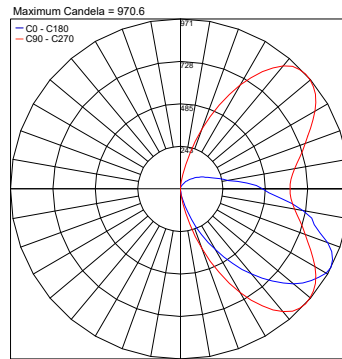

T-Series - TS11

Job Name/Date:

Fixture Type Designation: