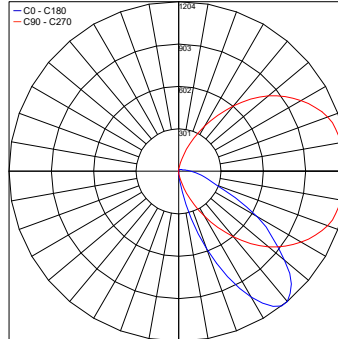

Maximum Candela = 1203.8