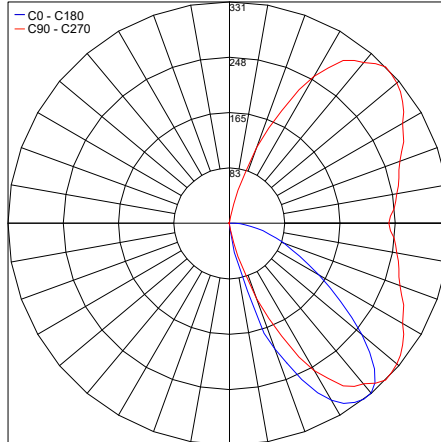

Maximum Candela = 330.7