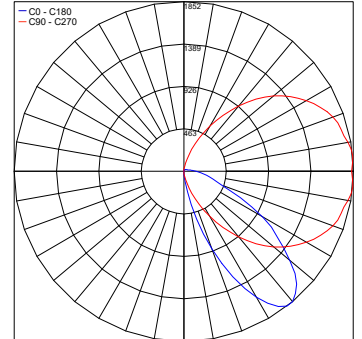

Maximum Candela = 1852