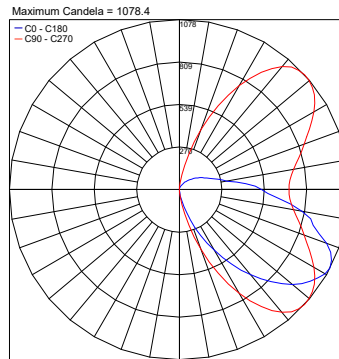

T-Series - TS11

Job Name/Date:

Fixture Type Designation: