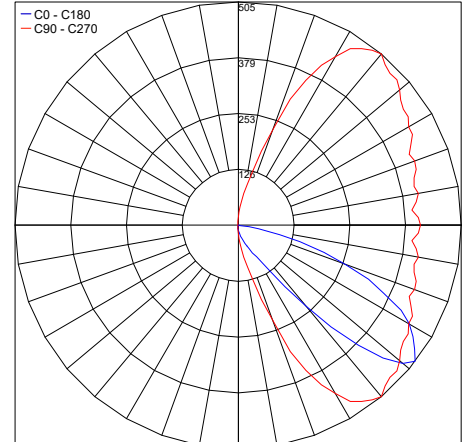

Maximum Candela = 505.2