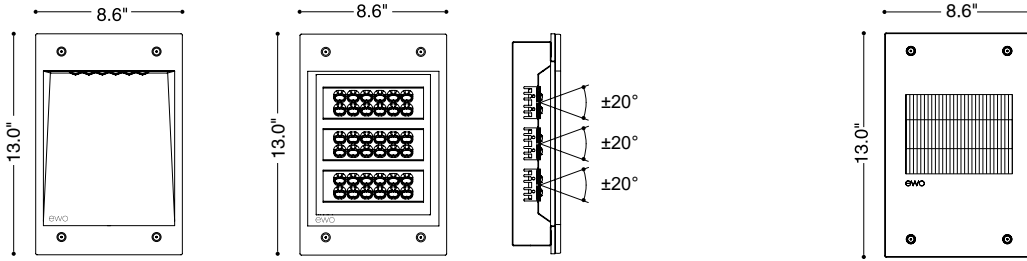

EL-W Recessed Wall

FIXTURE DIMENSIONS

A-Series

T-Series