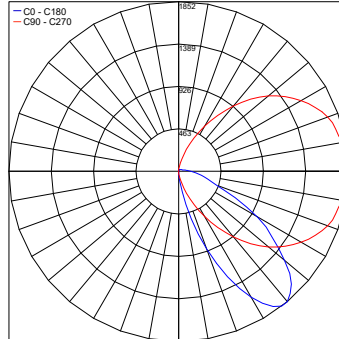

EL-W Recessed Wall

FIXTURE DIMENSIONS

PHOTOMETRIC DATA

A-Series

Maximum Candela = 934.8

Maximum Candela = 330.7

Maximum Candela = 505.2

T-Series - TP08

Maximum Candela = 1203.8

Maximum Candela = 1852

Maximum Candela = 1203.8

Maximum Candela = 1852

See next page for T-Series - TS11

Job Name/Date:

Fixture Type Designation: