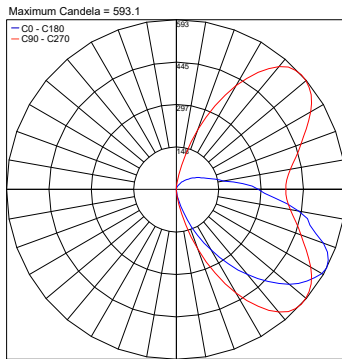

T-Series - TS11

Job Name/Date:

Fixture Type Designation: