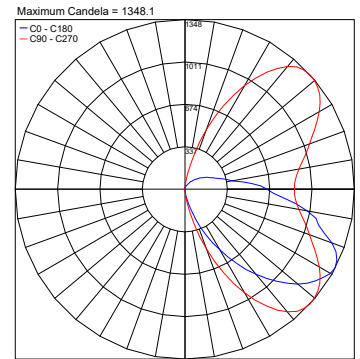

T-Series - TS11

Job Name/Date:

Fixture Type Designation: