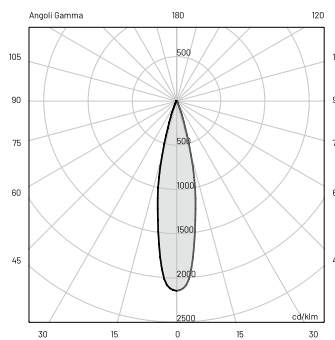

TECHNICAL SPECIFICATIONS

	SPOT	FLOOD
Source lamp	LED 20W	LED 20W
Total wattage	24W	24W
Voltage	500mA, 50-60Hz	500mA, 50-60Hz
Control	See remote drivers, not included	See remote drivers, not included
Light color	3000K • other colors on request	3000K • other colors on request
Delivered lumens *Source lumens	916 lm (2250 lm*)	1400 lm (2250 lm*)
Luminous efficacy	39 lm/W	58 lm/W
McADAM steps	3	3
Beam	20°	40°
CRI	> 90	> 90
Lifetime	L70 > 50.000 h Ta 40°C	L70 > 50.000 h Ta 40°C
IP rating	IP65	IP65
IK rating	IK08	IK08