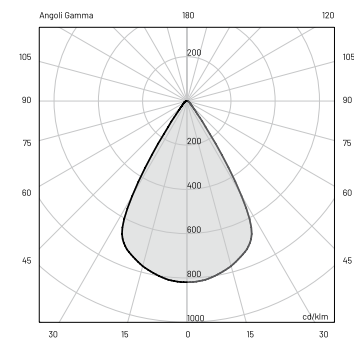

TECHNICAL SPECIFICATIONS

Source lamp	LED 12W
Total wattage	14.5W
Voltage	350mA, 50-60Hz
Control	See remote drivers, not included
Light color	3000K • other colors on request
Delivered lumens *Source lumens	1200 lm (1500 lm*)
Luminous efficacy	80 lm/W
McADAM steps	3
Beam	60°
CRI	> 90
Lifetime	L70 > 50.000 h Ta 40°C
IP rating	IP65
IK rating	IK08

WIDE FLOOD