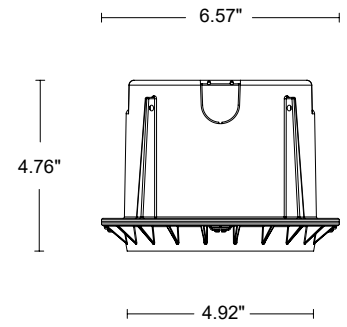

MATERIALS

Body	Die-cast aluminum EN47100
Diffuser	Extra clear glass
Finishing	White polyester powder paint

ORDER CODE

EY 6 0 ISO _ HBAZ U

Beam	S Spot
	F Flood
	W Wide flood

Example **EY 6 0 ISO S HBAZ U**

INCLUDED ACCESSORIES

Code	Description
-	Housing box

AVAILABLE ACCESSORIES

Code	Description
00KEY60	Levelling kit
010829700000	Plastering rim
0303004	Suction cup to screw the glass