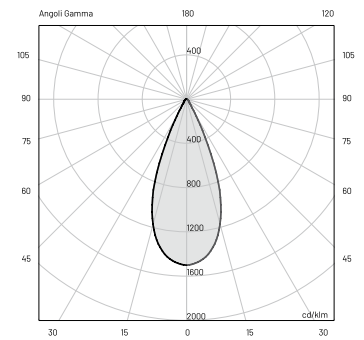

## TECHNICAL SPECIFICATIONS

Source lamp	LED 5W
Total wattage	5W
Voltage	24VDC
Control	Power supply not included • dimmable through power supply
Light color	3000K • other colors on request
Delivered Lumens *Source lumens	460 lm (500 lm*)
Luminous efficacy	92 lm/W
McADAM steps	3
Beam	60°
CRI	> 90
Lifetime	L70 > 50.000 h Ta 40°C
IP rating	IP67
IK rating	IK08