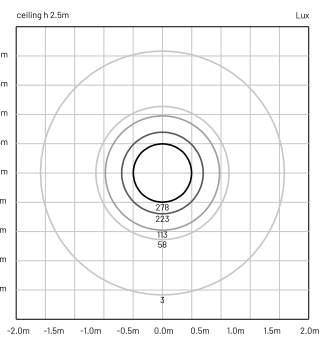

TECHNICAL SPECIFICATIONS

	SPOT	FLOOD
Source lamp	LED 12W	LED 12W
Total wattage	14.5W	14.5W
Voltage	350mA, 50-60Hz	350mA, 50-60Hz
Control	See remote drivers, not included	See remote drivers, not included
Light color	3000K • other colors on request	3000K • other colors on request
Delivered Lumens *Source lumens	785 lm (1500 lm*)	950 lm (1500 lm*)
Luminous efficacy	52 lm/W	63 lm/W
McADAM steps	3	3
Beam	20°	40°
CRI	> 90	> 90
Lifetime	L70 > 50.000 h Ta 40°C	L70 > 50.000 h Ta 40°C
IP rating	IP65	IP65
IK rating	IK08	IK08