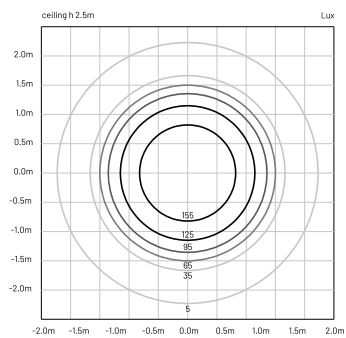

TECHNICAL SPECIFICATIONS

Source lamp	LED 12W
Total wattage	14.5W
Voltage	350mA, 50-60Hz
Control	See remote drivers, not included
Light color	3000K • other colors on request
Delivered lumens *Source lumens	1200 lm (1500 lm*)
Luminous efficacy	80 lm/W
McADAM steps	3
Beam	60°
CRI	> 90
Lifetime	L70 > 50.000 h Ta 40°C
IP rating	IP65
IK rating	IK08

WIDE FLOOD