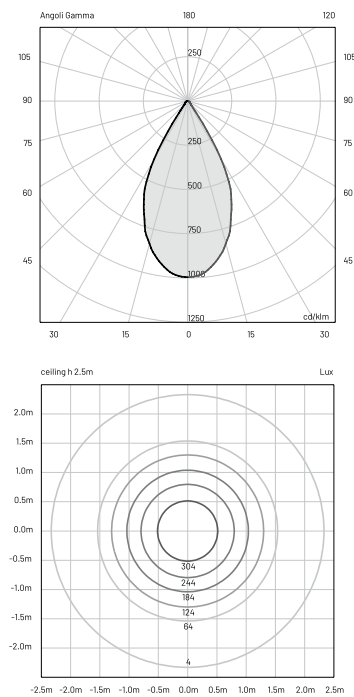

TECHNICAL SPECIFICATIONS

<i>Source lamp</i>	LED 20W
<i>Total wattage</i>	24W
<i>Voltage</i>	500mA, 50-60Hz
<i>Control</i>	See remote drivers, not included
<i>Light color</i>	3000K • other colors on request
<i>Delivered lumens</i> <i>*Source lumens</i>	1650 lm (2250 lm*)
<i>Luminous efficacy</i>	69 lm/W
<i>McADAM steps</i>	3
<i>Beam</i>	60°
<i>CRI</i>	> 90
<i>Lifetime</i>	L70 > 50.000 h Ta 40°C
<i>IP rating</i>	IP65
<i>IK rating</i>	IK08

WIDE FLOOD