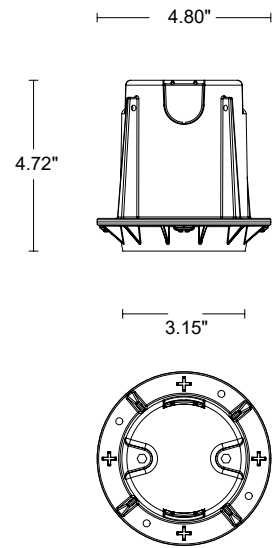

MATERIALS

<i>Body</i>	Die-cast aluminum EN47100	
<i>Diffuser</i>	Extra clear glass	
<i>Finishing</i>	White polyester powder paint	○

ORDER CODE

EY 5 0 ISO _ H B 7 Z U

Beam	S Spot
	F Flood
	W Wide flood

Example EY 5 0 ISO S H B 7 Z U

INCLUDED ACCESSORIES

<i>Code</i>	<i>Description</i>
-	Housing box

AVAILABLE ACCESSORIES

<i>Code</i>	<i>Description</i>
00KEY50	Levelling kit
010829600000	Plastering rim
0303003	Suction cup to screw the glass