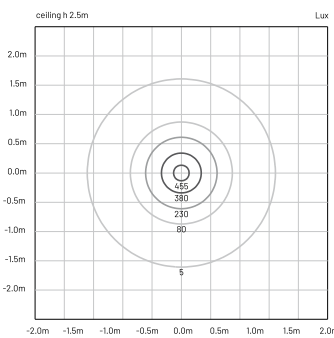

TECHNICAL SPECIFICATIONS

	SPOT	FLOOD
Source lamp	LED 12W	LED 12W
Total wattage	14.5W	14.5W
Voltage	350mA, 50-60Hz	350mA, 50-60Hz
Control	See remote drivers, not included	See remote drivers, not included
Light color	3000K • other colors on request	3000K • other colors on request
Delivered Lumens *Source lumens	785 lm (1500 lm*)	950 lm (1500 lm*)
Luminous efficacy	52 lm/W	63 lm/W
McADAM steps	3	3
Beam	20°	40°
CRI	> 90	> 90
Lifetime	L70 > 50.000 h Ta 40°C	L70 > 50.000 h Ta 40°C
IP rating	IP65	IP65
IK rating	IK08	IK08