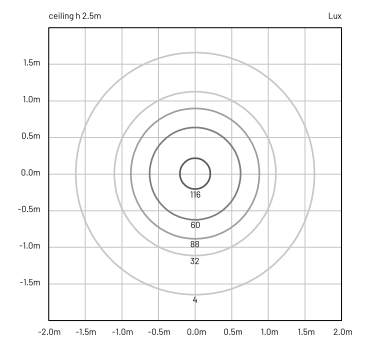

## TECHNICAL SPECIFICATIONS

Source lamp	LED 5W
Total wattage	5W
Voltage	24VDC
Control	Power supply not included • dimmable through power supply
Light color	3000K • other colors on request
Delivered Lumens *Source lumens	460 lm (500 lm*)
Luminous efficacy	92 lm/W
McADAM steps	3
Beam	60°
CRI	> 90
Lifetime	L70 > 50.000 h Ta 40°C
IP rating	IP67
IK rating	IK08