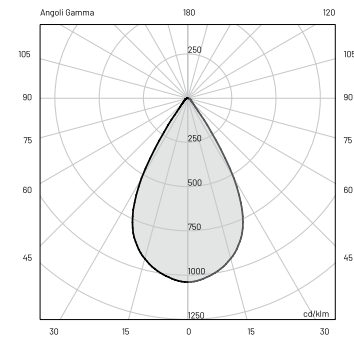

TECHNICAL SPECIFICATIONS

Source lamp	LED 5W
Total wattage	5W
Voltage	24VDC
Control	Power supply not included • dimmable through power supply
Light color	3000K • other colors on request
Delivered Lumens *Source lumens	460 lm (500 lm*)
Luminous efficacy	92 lm/W
McADAM steps	3
Beam	60°
CRI	> 90
Lifetime	L70 > 50.000 h Ta 40°C
IP rating	IP67
IK rating	IK08

WIDE FLOOD