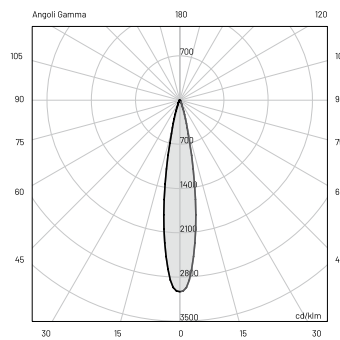

## TECHNICAL SPECIFICATIONS

Source lamp	LED 5W
Total wattage	5W
Voltage	24VDC
Control	Power supply not included • dimmable through power supply
Light color	3000K • other colors on request
Delivered Lumens *Source lumens	460 lm (500 lm*)
Luminous efficacy	92 lm/W
McADAM steps	3
Beam	60°
CRI	> 90
Lifetime	L70 > 50.000 h Ta 40°C
IP rating	IP67
IK rating	IK08