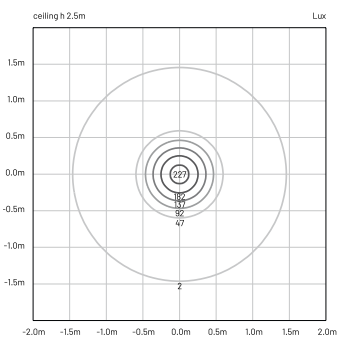

## TECHNICAL SPECIFICATIONS

Source lamp	LED 5W
Total wattage	5W
Voltage	24VDC
Control	Power supply not included • dimmable through power supply
Light color	3000K • other colors on request
Delivered Lumens *Source lumens	460 lm (500 lm*)
Luminous efficacy	92 lm/W
McADAM steps	3
Beam	60°
CRI	> 90
Lifetime	L70 > 50.000 h Ta 40°C
IP rating	IP67
IK rating	IK08