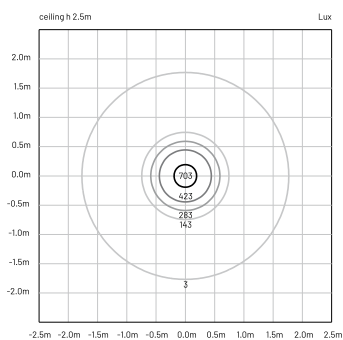

TECHNICAL SPECIFICATIONS

	SPOT	FLOOD
Source lamp	LED 20W	LED 20W
Total wattage	24W	24W
Voltage	500mA, 50-60Hz	500mA, 50-60Hz
Control	See remote drivers, not included	See remote drivers, not included
Light color	3000K • other colors on request	3000K • other colors on request
Delivered lumens *Source lumens	916 lm (2250 lm*)	1400 lm (2250 lm*)
Luminous efficacy	39 lm/W	58 lm/W
McADAM steps	3	3
Beam	20°	40°
CRI	> 90	> 90
Lifetime	L70 > 50.000 h Ta 40°C	L70 > 50.000 h Ta 40°C
IP rating	IP65	IP65
IK rating	IK08	IK08