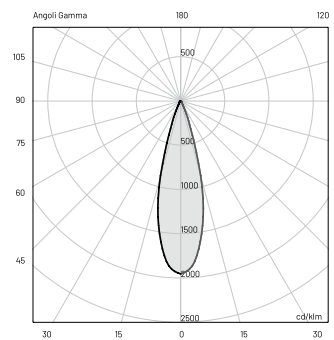

TECHNICAL SPECIFICATIONS

	SPOT	FLOOD
Source lamp	LED 12W	LED 12W
Total wattage	14.5W	14.5W
Voltage	350mA, 50-60Hz	350mA, 50-60Hz
Control	See remote drivers, not included	See remote drivers, not included
Light color	3000K • other colors on request	3000K • other colors on request
Delivered Lumens *Source lumens	785 lm (1500 lm*)	950 lm (1500 lm*)
Luminous efficacy	52 lm/W	63 lm/W
McADAM steps	3	3
Beam	20°	40°
CRI	> 90	> 90
Lifetime	L70 > 50.000 h Ta 40°C	L70 > 50.000 h Ta 40°C
IP rating	IP65	IP65
IK rating	IK08	IK08