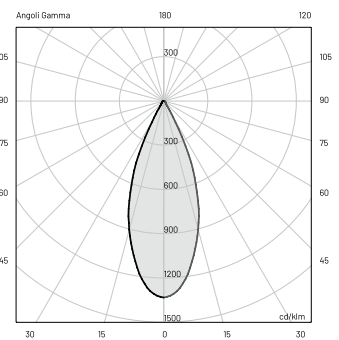

TECHNICAL SPECIFICATIONS

	SPOT	FLOOD
Source lamp	LED 20W	LED 20W
Total wattage	24W	24W
Voltage	500mA, 50-60Hz	500mA, 50-60Hz
Control	See remote drivers, not included	See remote drivers, not included
Light color	3000K • other colors on request	3000K • other colors on request
Delivered lumens *Source lumens	916 lm (2250 lm*)	1400 lm (2250 lm*)
Luminous efficacy	39 lm/W	58 lm/W
McADAM steps	3	3
Beam	20°	40°
CRI	> 90	> 90
Lifetime	L70 > 50.000 h Ta 40°C	L70 > 50.000 h Ta 40°C
IP rating	IP65	IP65
IK rating	IK08	IK08