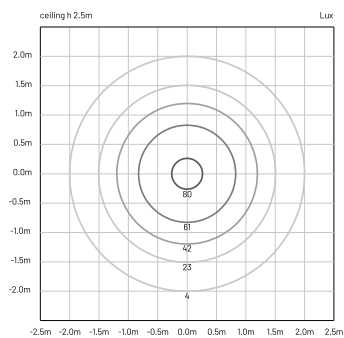

TECHNICAL SPECIFICATIONS

Source lamp	LED 5W
Total wattage	5W
Voltage	24VDC
Control	Power supply not included • dimmable through power supply
Light color	3000K • other colors on request
Delivered Lumens *Source lumens	460 lm (500 lm*)
Luminous efficacy	92 lm/W
McADAM steps	3
Beam	60°
CRI	> 90
Lifetime	L70 > 50.000 h Ta 40°C
IP rating	IP67
IK rating	IK08

WIDE FLOOD