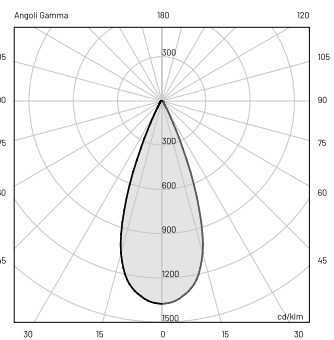

TECHNICAL SPECIFICATIONS

	SPOT	FLOOD
Source lamp	LED 12W	LED 12W
Total wattage	14.5W	14.5W
Voltage	350mA, 50-60Hz	350mA, 50-60Hz
Control	See remote drivers, not included	See remote drivers, not included
Light color	3000K • other colors on request	3000K • other colors on request
Delivered Lumens *Source lumens	785 lm (1500 lm*)	950 lm (1500 lm*)
Luminous efficacy	52 lm/W	63 lm/W
McADAM steps	3	3
Beam	20°	40°
CRI	> 90	> 90
Lifetime	L70 > 50.000 h Ta 40°C	L70 > 50.000 h Ta 40°C
IP rating	IP65	IP65
IK rating	IK08	IK08