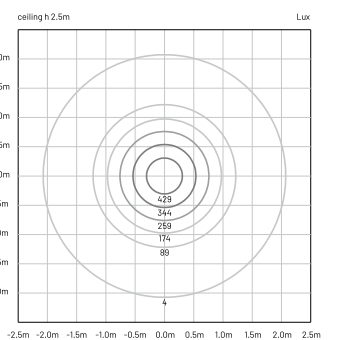

TECHNICAL SPECIFICATIONS

	SPOT	FLOOD
Source lamp	LED 20W	LED 20W
Total wattage	24W	24W
Voltage	500mA, 50-60Hz	500mA, 50-60Hz
Control	See remote drivers, not included	See remote drivers, not included
Light color	3000K • other colors on request	3000K • other colors on request
Delivered lumens *Source lumens	916 lm (2250 lm*)	1400 lm (2250 lm*)
Luminous efficacy	39 lm/W	58 lm/W
McADAM steps	3	3
Beam	20°	40°
CRI	> 90	> 90
Lifetime	L70 > 50.000 h Ta 40°C	L70 > 50.000 h Ta 40°C
IP rating	IP65	IP65
IK rating	IK08	IK08