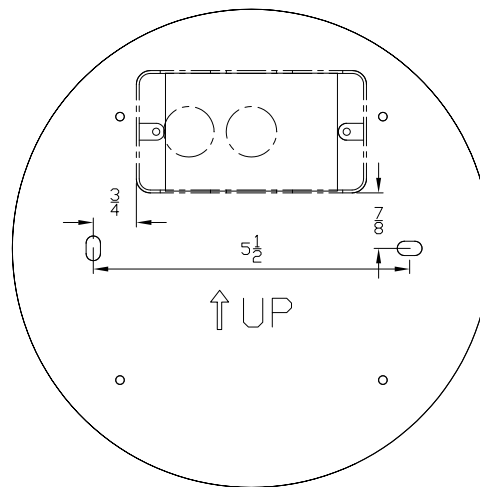

TECHNICAL DATA

Wattage / Input	12W (120VAC)
Power Supply	Integral
Construction	Body: Die-Cast Copper-Free Aluminum Lens: Frosted Polycarbonate Diffuser
CCT	3000K
BUG Rating	B0-U3-G1
Delivered Lumens	556 lm (3000K)
Efficacy	46.3 lm/W
Optics	360° Diffuse
Finishes	Textured Gray, Anthracite Gray, Matte Black on request
Fixture Dimensions	Ø8.98" x 1.30" w
Fixture Weight	3.3 lbs
LED Source	Low-power CREE LED
IP Rating	IP65
IK Rating	IK08

Fixture Dimensions:

ORDERING INFORMATION

Example: 401705P-30K-360-AG

401705P	-	30K	-	360	-	
Model No.	CCT	Optic	Finish			
401705P	30K - 3000K	360 - 360°	TG - Textured Gray AG - Anthracite Gray MB - Matte Black			

PHOTOMETRIC DATA

Job Name/Date:

Fixture Type Designation:

MOUNTING DIMENSIONS

4in J-Box

Horizontal Switch Box

Job Name/Date:

Fixture Type Designation: