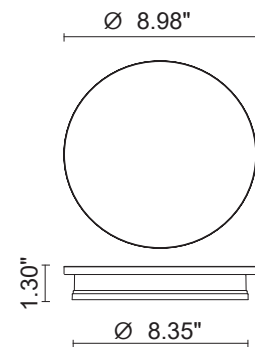

ECLIPSE MEDIUM ROUND

Eclipse Round is an outdoor wall / surface mounted fixture that creates a diffused light through it's perimeter. It is available in a Mini or Medium version with 360° optics and 3 standard finishes.

TECHNICAL DATA

Wattage / Input	12W (120VAC)
Power Supply	Integral
Construction	Body: Die-Cast Copper-Free Aluminum Lens: Frosted Polycarbonate Diffuser
CCT	3000K
BUG Rating	B0-U3-G1
Delivered Lumens	556 lm (3000K)
Efficacy	46.3 lm/W
Optics	360° Diffuse
Finishes	Textured Gray, Anthracite Gray, Matte Black on request
Fixture Dimensions	Ø8.98" x 1.30" w
Fixture Weight	3.3 lbs
LED Source	Low-power CREE LED
IP Rating	IP65
IK Rating	IK08

Fixture Dimensions:

ORDERING INFORMATION

Example: 401705P-30K-360-AG

401705P	-	30K	-	360	-	
Model No.	CCT	Optic	Finish			
401705P	30K - 3000K	360 - 360°	TG - Textured Gray AG - Anthracite Gray MB - Matte Black			

PHOTOMETRIC DATA

Job Name/Date:

Fixture Type Designation:

MOUNTING DIMENSIONS

4in J-Box

Horizontal Switch Box

Job Name/Date:

Fixture Type Designation: