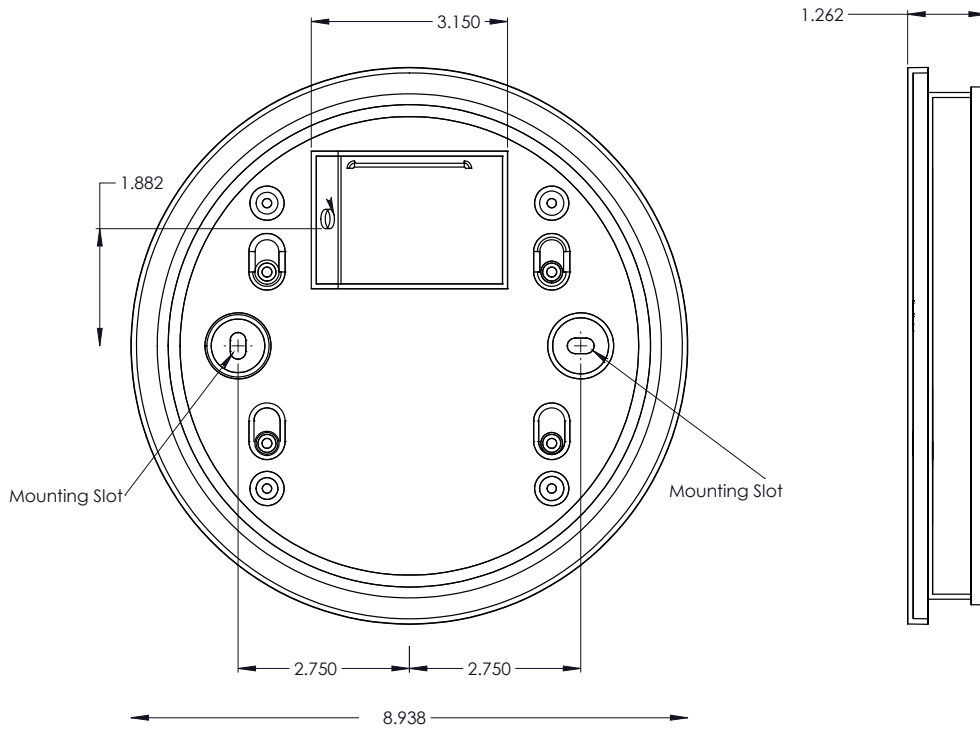

TECHNICAL DATA

Wattage / Input	12W (120VAC)
Power Supply	Integral
Construction	Body: Die-Cast Copper-Free Aluminum Lens: Frosted Polycarbonate Diffuser
CCT	3000K
BUG Rating	B0-U3-G1
Delivered Lumens	556 lm (3000K)
Efficacy	46.3 lm/W
Optics	360° Diffuse
Finishes	Textured Gray, Anthracite Gray, Matte Black on request
Fixture Dimensions	Ø8.98" x 1.30" w
Fixture Weight	3.3 lbs
LED Source	Low-power CREE LED
IP Rating	IP65
IK Rating	IK08

Fixture Dimensions:

ORDERING INFORMATION

Example: 401705P-30K-360-AG

401705P	-	30K	-	360	-	
Model No.	CCT	Optic	Finish			
401705P	30K - 3000K	360 - 360°	TG - Textured Gray AG - Anthracite Gray MB - Matte Black			

PHOTOMETRIC DATA

Job Name/Date:

Fixture Type Designation:

MOUNTING DIMENSIONS

4in J-Box

Horizontal Switch Box

Job Name/Date:

Fixture Type Designation: