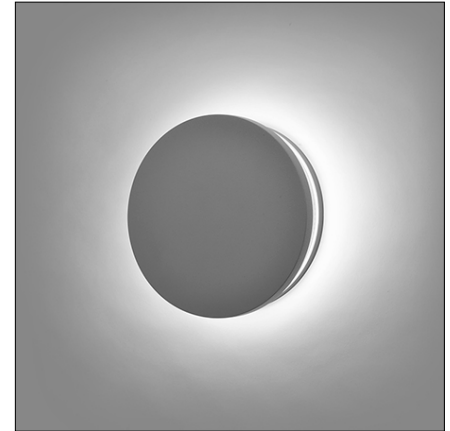

ECLIPSE MEDIUM ROUND

Eclipse Round is an outdoor wall / surface mounted fixture that creates a diffused light through it's perimeter. It is available in a Mini or Medium version with 360° optics and 3 standard finishes.

TECHNICAL DATA

Wattage / Input	12W (120VAC)
Power Supply	Integral
Construction	Body: Die-Cast Copper-Free Aluminum Lens: Frosted Polycarbonate Diffuser
CCT	3000K
BUG Rating	B0-U3-G1
Delivered Lumens	556 lm (3000K)
Efficacy	46.3 lm/W
Optics	360° Diffuse
Finishes	Textured Gray, Anthracite Gray, Matte Black on request
Fixture Dimensions	Ø8.98" x 1.30" w
Fixture Weight	3.3 lbs
LED Source	Low-power CREE LED
IP Rating	IP65
IK Rating	IK08

Fixture Dimensions:

ORDERING INFORMATION

Example: 401705P-30K-360-AG

401705P	-	30K	-	360	-	
Model No.	CCT	Optic	Finish			
401705P	30K - 3000K	360 - 360°	TG - Textured Gray AG - Anthracite Gray MB - Matte Black			