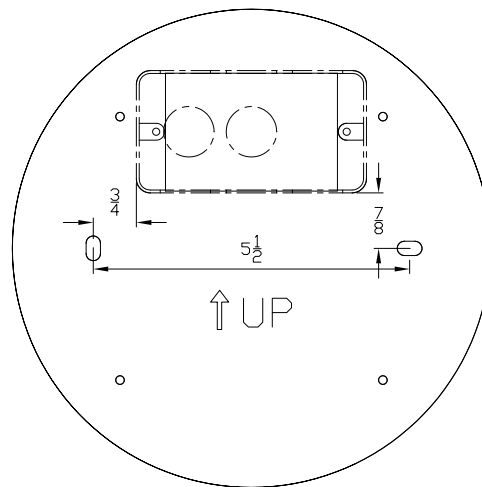

TECHNICAL DATA

Wattage / Input	12W (120VAC)
Power Supply	Integral
Construction	Body: Die-Cast Copper-Free Aluminum Lens: Frosted Polycarbonate Diffuser
CCT	3000K
BUG Rating	B0-U3-G1
Delivered Lumens	556 lm (3000K)
Efficacy	46.3 lm/W
Optics	360° Diffuse
Finishes	Textured Gray, Anthracite Gray, Matte Black on request
Fixture Dimensions	Ø8.98" x 1.30" w
Fixture Weight	3.3 lbs
LED Source	Low-power CREE LED
IP Rating	IP65
IK Rating	IK08

Fixture Dimensions:

ORDERING INFORMATION

Example: 401705P-30K-360-AG

401705P	-	30K	-	360	-	
Model No.	CCT	Optic	Finish			
401705P	30K - 3000K	360 - 360°	TG - Textured Gray AG - Anthracite Gray MB - Matte Black			

PHOTOMETRIC DATA

Job Name/Date:

Fixture Type Designation:

MOUNTING DIMENSIONS

4in J-Box

Horizontal Switch Box

Job Name/Date:

Fixture Type Designation: