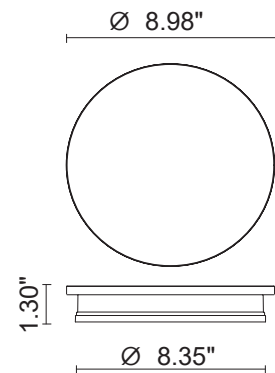

ECLIPSE MEDIUM ROUND

Eclipse Round is an outdoor wall / surface mounted fixture that creates a diffused light through it's perimeter. It is available in a Mini or Medium version with 360° optics and 3 standard finishes.

TECHNICAL DATA

Wattage / Input	12W (120VAC)
Power Supply	Integral
Construction	Body: Die-Cast Copper-Free Aluminum Lens: Frosted Polycarbonate Diffuser
CCT	3000K
BUG Rating	B0-U3-G1
Delivered Lumens	556 lm (3000K)
Efficacy	46.3 lm/W
Optics	360° Diffuse
Finishes	Textured Gray, Anthracite Gray, Matte Black on request
Fixture Dimensions	Ø8.98" x 1.30" w
Fixture Weight	3.3 lbs
LED Source	Low-power CREE LED
IP Rating	IP65
IK Rating	IK08

Fixture Dimensions:

ORDERING INFORMATION

Example: 401705P-30K-360-AG

401705P	-	30K	-	360	-	
Model No.	CCT	Optic	Finish			
401705P	30K - 3000K	360 - 360°	TG - Textured Gray AG - Anthracite Gray MB - Matte Black			

PHOTOMETRIC DATA

Job Name/Date:

Fixture Type Designation:

MOUNTING DIMENSIONS

4in J-Box

Horizontal Switch Box

Job Name/Date:

Fixture Type Designation: