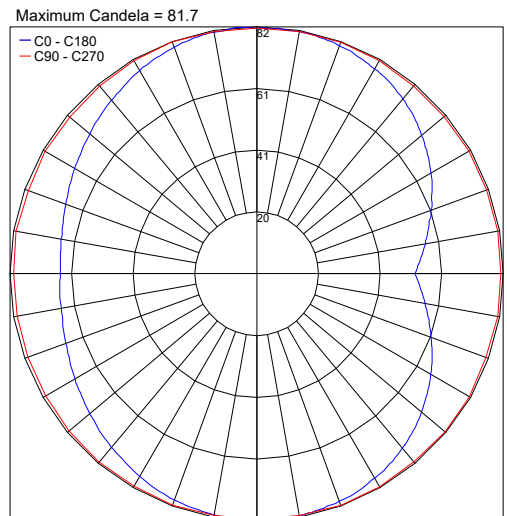

TECHNICAL DATA

Wattage / Input	12W (120VAC)
Power Supply	Integral
Construction	Body: Die-Cast Copper-Free Aluminum Lens: Frosted Polycarbonate Diffuser
CCT	3000K
BUG Rating	B0-U3-G1
Delivered Lumens	556 lm (3000K)
Efficacy	46.3 lm/W
Optics	360° Diffuse
Finishes	Textured Gray, Anthracite Gray, Matte Black on request
Fixture Dimensions	Ø8.98" x 1.30" w
Fixture Weight	3.3 lbs
LED Source	Low-power CREE LED
IP Rating	IP65
IK Rating	IK08

Fixture Dimensions:

ORDERING INFORMATION

Example: 401705P-30K-360-AG

401705P	-	30K	-	360	-	
Model No.	CCT	Optic	Finish			
401705P	30K - 3000K	360 - 360°	TG - Textured Gray AG - Anthracite Gray MB - Matte Black			

PHOTOMETRIC DATA

Job Name/Date:

Fixture Type Designation:

MOUNTING DIMENSIONS

4in J-Box

Horizontal Switch Box

Job Name/Date:

Fixture Type Designation: