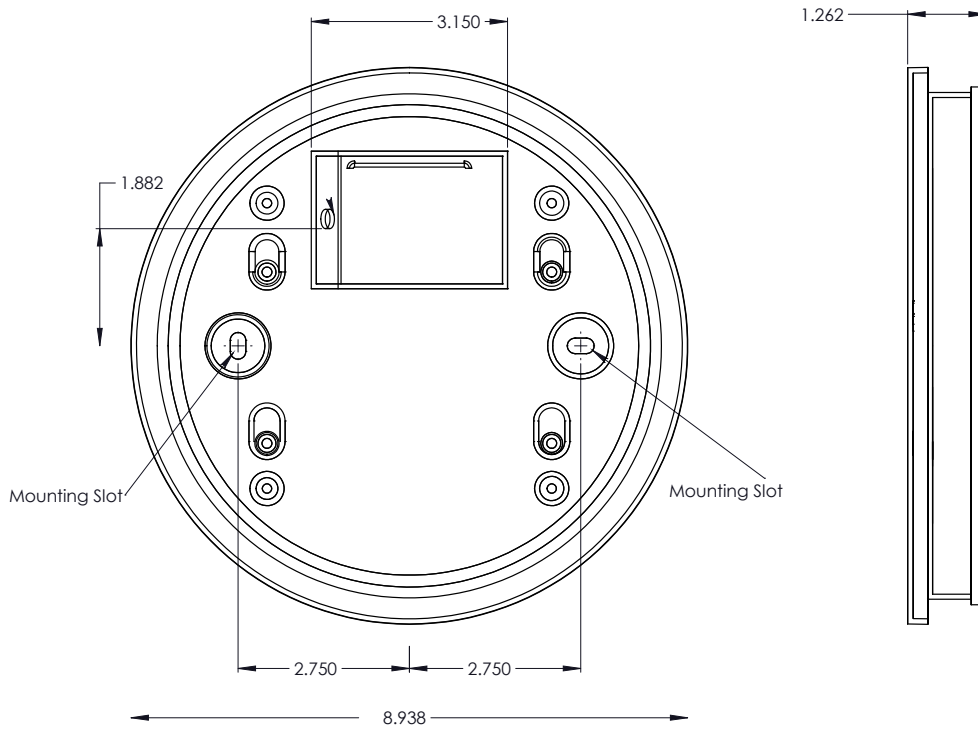

TECHNICAL DATA

Wattage / Input	12W (120VAC)
Power Supply	Integral
Construction	Body: Die-Cast Copper-Free Aluminum Lens: Frosted Polycarbonate Diffuser
CCT	3000K
BUG Rating	B0-U3-G1
Delivered Lumens	556 lm (3000K)
Efficacy	46.3 lm/W
Optics	360° Diffuse
Finishes	Textured Gray, Anthracite Gray, Matte Black on request
Fixture Dimensions	Ø8.98" x 1.30" w
Fixture Weight	3.3 lbs
LED Source	Low-power CREE LED
IP Rating	IP65
IK Rating	IK08

Fixture Dimensions:

ORDERING INFORMATION

Example: 401705P-30K-360-AG

401705P	-	30K	-	360	-	
Model No.	CCT	Optic	Finish			
401705P	30K - 3000K	360 - 360°	TG - Textured Gray AG - Anthracite Gray MB - Matte Black			

PHOTOMETRIC DATA

Job Name/Date:

Fixture Type Designation:

MOUNTING DIMENSIONS

4in J-Box

Horizontal Switch Box

Job Name/Date:

Fixture Type Designation: