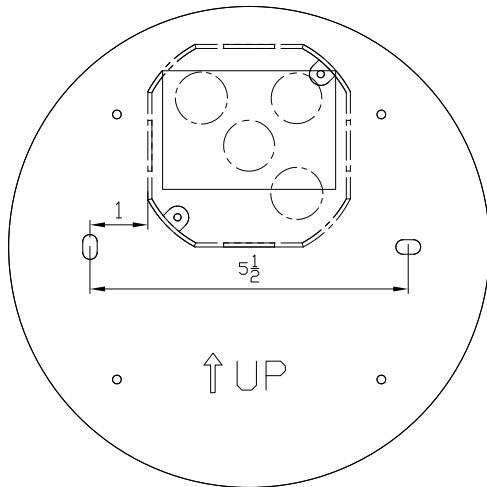

TECHNICAL DATA

Wattage / Input	12W (120VAC)
Power Supply	Integral
Construction	Body: Die-Cast Copper-Free Aluminum Lens: Frosted Polycarbonate Diffuser
CCT	3000K
BUG Rating	B0-U3-G1
Delivered Lumens	556 lm (3000K)
Efficacy	46.3 lm/W
Optics	360° Diffuse
Finishes	Textured Gray, Anthracite Gray, Matte Black on request
Fixture Dimensions	Ø8.98" x 1.30" w
Fixture Weight	3.3 lbs
LED Source	Low-power CREE LED
IP Rating	IP65
IK Rating	IK08

Fixture Dimensions:

ORDERING INFORMATION

Example: 401705P-30K-360-AG

401705P	-	30K	-	360	-	
Model No.	CCT	Optic	Finish			
401705P	30K - 3000K	360 - 360°	TG - Textured Gray AG - Anthracite Gray MB - Matte Black			

PHOTOMETRIC DATA

Job Name/Date:

Fixture Type Designation:

MOUNTING DIMENSIONS

4in J-Box

Horizontal Switch Box

Job Name/Date:

Fixture Type Designation: