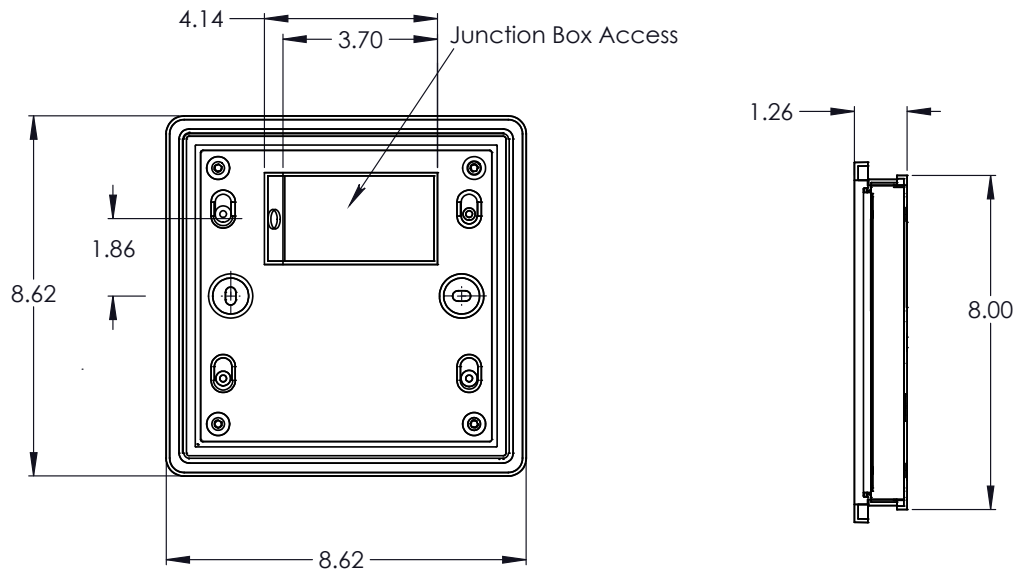

## TECHNICAL DATA

<b>Wattage / Input</b>	10W (120VAC)
<b>Power Supply</b>	Integral
<b>Construction</b>	Body: Die-Cast Copper-Free Aluminum Lens: Frosted Polycarbonate Diffuser
<b>CCT</b>	3000K
<b>BUG Rating</b>	B0-U1-G0
<b>Delivered Lumens</b>	650 lm (3000K)
<b>Efficacy</b>	65.0 lm/W
<b>Optics</b>	30°
<b>Finishes</b>	Textured Gray, Anthracite Gray, Matte Black on request
<b>Fixture Dimensions</b>	8.62" l x 1.32" w
<b>Fixture Weight</b>	3.3 lbs
<b>LED Source</b>	14 Mid-Power CREE XH-G LEDs
<b>IP Rating</b>	IP65
<b>IK Rating</b>	IK08

Fixture Dimensions:

## PHOTOMETRIC DATA

Maximum Candela = 256.7

Job Name/Date:

Fixture Type Designation:

## MOUNTING DIMENSIONS

Job Name/Date:

Fixture Type Designation: