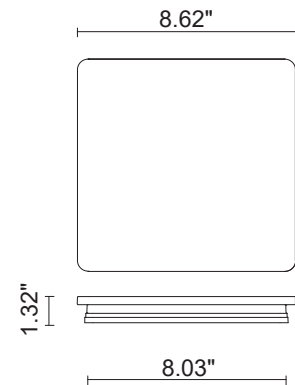

## TECHNICAL DATA

<b>Wattage / Input</b>	10W (120VAC)
<b>Power Supply</b>	Integral
<b>Construction</b>	Body: Die-Cast Copper-Free Aluminum Lens: Frosted Polycarbonate Diffuser
<b>CCT</b>	3000K
<b>BUG Rating</b>	B0-U1-G0
<b>Delivered Lumens</b>	650 lm (3000K)
<b>Efficacy</b>	65.0 lm/W
<b>Optics</b>	30°
<b>Finishes</b>	Textured Gray, Anthracite Gray, Matte Black on request
<b>Fixture Dimensions</b>	8.62" l x 1.32" w
<b>Fixture Weight</b>	3.3 lbs
<b>LED Source</b>	14 Mid-Power CREE XH-G LEDs
<b>IP Rating</b>	IP65
<b>IK Rating</b>	IK08

Fixture Dimensions:

## PHOTOMETRIC DATA

Maximum Candela = 256.7

Job Name/Date:

Fixture Type Designation:

## MOUNTING DIMENSIONS

Job Name/Date:

Fixture Type Designation: