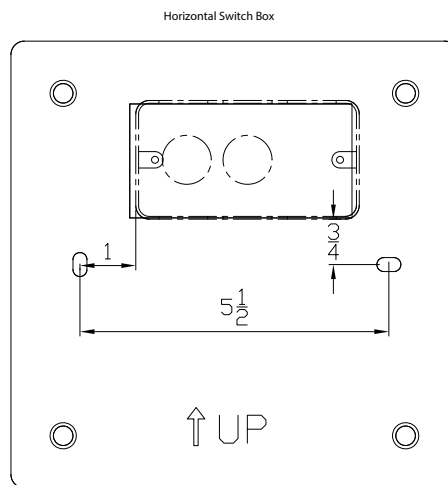

## PHOTOMETRIC DATA

Maximum Candela = 256.7

Job Name/Date:

Fixture Type Designation:

## MOUNTING DIMENSIONS

Job Name/Date:

Fixture Type Designation: