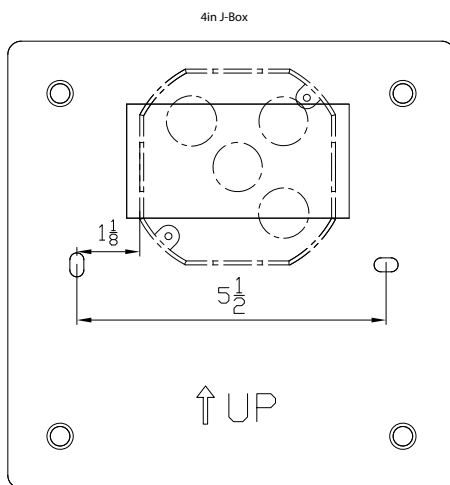

Fixture Dimensions:

## PHOTOMETRIC DATA

Maximum Candela = 256.7

Job Name/Date:

Fixture Type Designation:

## MOUNTING DIMENSIONS

Job Name/Date:

Fixture Type Designation: