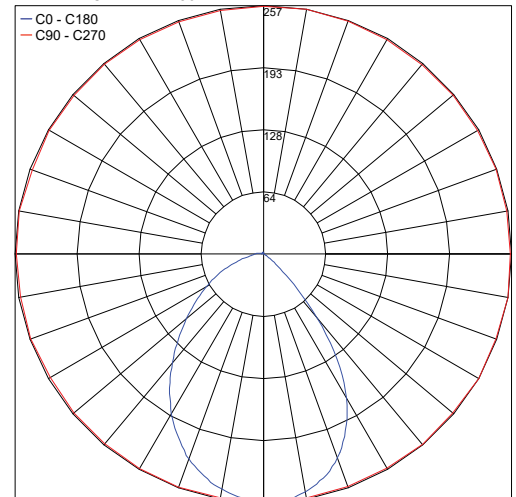

## TECHNICAL DATA

<b>Wattage / Input</b>	10W (120VAC)
<b>Power Supply</b>	Integral
<b>Construction</b>	Body: Die-Cast Copper-Free Aluminum Lens: Frosted Polycarbonate Diffuser
<b>CCT</b>	3000K
<b>BUG Rating</b>	B0-U1-G0
<b>Delivered Lumens</b>	650 lm (3000K)
<b>Efficacy</b>	65.0 lm/W
<b>Optics</b>	30°
<b>Finishes</b>	Textured Gray, Anthracite Gray, Matte Black on request
<b>Fixture Dimensions</b>	8.62" l x 1.32" w
<b>Fixture Weight</b>	3.3 lbs
<b>LED Source</b>	14 Mid-Power CREE XH-G LEDs
<b>IP Rating</b>	IP65
<b>IK Rating</b>	IK08

Fixture Dimensions:

## ORDERING INFORMATION

Example: 401707P-30K-30-AG

401707P	-	30K	-	30	-	
<b>Model No.</b>		<b>CCT</b>		<b>Optic</b>		<b>Finish</b>
401707P		30K - 3000K		30 - 30°		TG - Textured Gray AG - Anthracite Gray MB - Matte Black

## PHOTOMETRIC DATA

Maximum Candela = 256.7

Job Name/Date:

Fixture Type Designation: