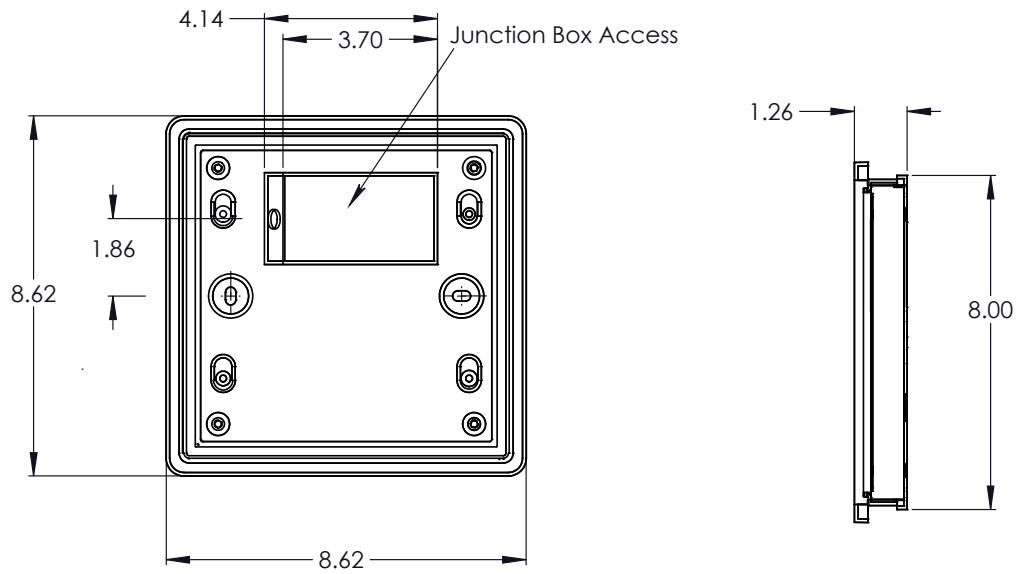

TECHNICAL DATA

Wattage / Input	10W (120VAC)
Power Supply	Integral
Construction	Body: Die-Cast Copper-Free Aluminum Lens: Frosted Polycarbonate Diffuser
CCT	3000K
Delivered Lumens	650 lm (3000K)
Efficacy	65.0 lm/W
Optics	30°
Finishes	Textured Gray, Anthracite Gray, Matte Black on request
Fixture Dimensions	8.62" l x 1.32" w
Fixture Weight	3.3 lbs
LED Source	14 Mid-Power CREE XH-G LEDs
IP Rating	IP65
IK Rating	IK08

Fixture Dimensions:

ORDERING INFORMATION

Example: 401707P-30K-30-AG

401707P	-	30K	-	30	-	
Model No.		CCT		Optic		Finish
401707P		30K - 3000K		30 - 30°		TG - Textured Gray AG - Anthracite Gray MB - Matte Black

PHOTOMETRIC DATA

Maximum Candela = 256.7

Job Name/Date:

Fixture Type Designation:

MOUNTING DIMENSIONS

Job Name/Date:

Fixture Type Designation: