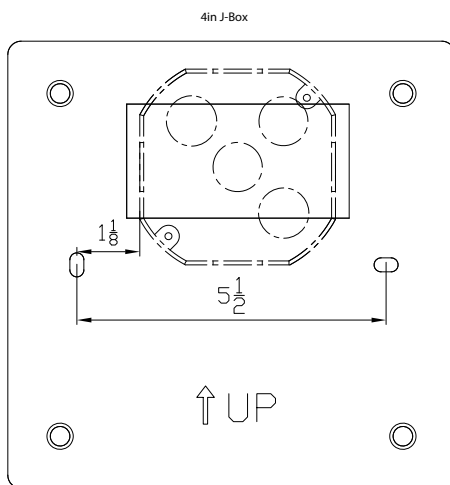

TECHNICAL DATA

Wattage / Input	10W (120VAC)
Power Supply	Integral
Construction	Body: Die-Cast Copper-Free Aluminum Lens: Frosted Polycarbonate Diffuser
CCT	3000K
Delivered Lumens	650 lm (3000K)
Efficacy	65.0 lm/W
Optics	30°
Finishes	Textured Gray, Anthracite Gray, Matte Black on request
Fixture Dimensions	8.62" l x 1.32" w
Fixture Weight	3.3 lbs
LED Source	14 Mid-Power CREE XH-G LEDs
IP Rating	IP65
IK Rating	IK08

Fixture Dimensions:

ORDERING INFORMATION

Example: 401707P-30K-30-AG

401707P	-	30K	-	30	-	
Model No.		CCT		Optic		Finish
401707P		30K - 3000K		30 - 30°		TG - Textured Gray AG - Anthracite Gray MB - Matte Black

PHOTOMETRIC DATA

Maximum Candela = 256.7

Job Name/Date:

Fixture Type Designation:

MOUNTING DIMENSIONS

Job Name/Date:

Fixture Type Designation: