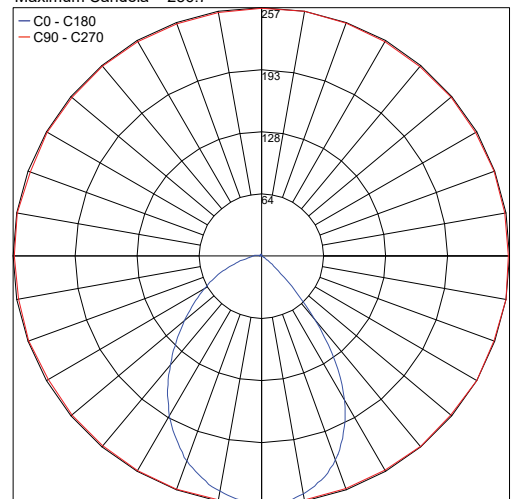

TECHNICAL DATA

Wattage / Input	10W (120VAC)
Power Supply	Integral
Construction	Body: Die-Cast Copper-Free Aluminum Lens: Frosted Polycarbonate Diffuser
CCT	3000K
Delivered Lumens	650 lm (3000K)
Efficacy	65.0 lm/W
Optics	30°
Finishes	Textured Gray, Anthracite Gray, Matte Black on request
Fixture Dimensions	8.62" l x 1.32" w
Fixture Weight	3.3 lbs
LED Source	14 Mid-Power CREE XH-G LEDs
IP Rating	IP65
IK Rating	IK08

Fixture Dimensions:

ORDERING INFORMATION

Example: 401707P-30K-30-AG

401707P	-	30K	-	30	-	
Model No.		CCT		Optic		Finish
401707P		30K - 3000K		30 - 30°		TG - Textured Gray AG - Anthracite Gray MB - Matte Black

PHOTOMETRIC DATA

Maximum Candela = 256.7

Job Name/Date:

Fixture Type Designation:

MOUNTING DIMENSIONS

Job Name/Date:

Fixture Type Designation: