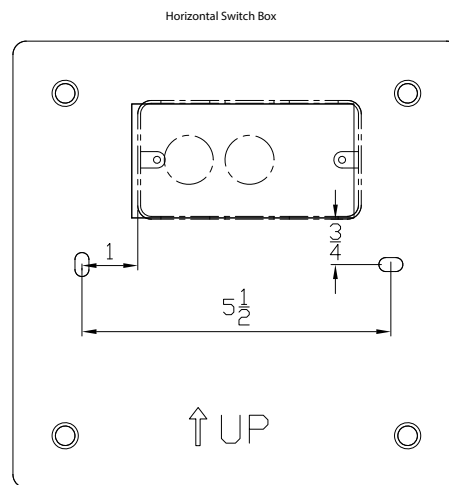

TECHNICAL DATA

Wattage / Input	10W (120VAC)
Power Supply	Integral
Construction	Body: Die-Cast Copper-Free Aluminum Lens: Frosted Polycarbonate Diffuser
CCT	3000K
Delivered Lumens	650 lm (3000K)
Efficacy	65.0 lm/W
Optics	30°
Finishes	Textured Gray, Anthracite Gray, Matte Black on request
Fixture Dimensions	8.62" l x 1.32" w
Fixture Weight	3.3 lbs
LED Source	14 Mid-Power CREE XH-G LEDs
IP Rating	IP65
IK Rating	IK08

Fixture Dimensions:

ORDERING INFORMATION

Example: 401707P-30K-30-AG

401707P	-	30K	-	30	-	
Model No.		CCT		Optic		Finish
401707P		30K - 3000K		30 - 30°		TG - Textured Gray AG - Anthracite Gray MB - Matte Black

PHOTOMETRIC DATA

Maximum Candela = 256.7

Job Name/Date:

Fixture Type Designation:

MOUNTING DIMENSIONS

Job Name/Date:

Fixture Type Designation: