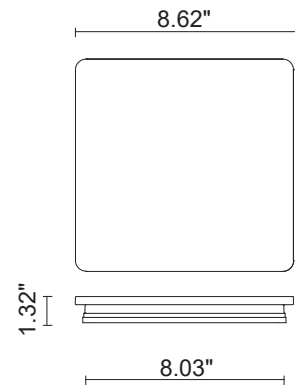

ECLIPSE MEDIUM SQUARE 01

Eclipse Medium Square 01 is an outdoor wall / surface mounted fixture that creates a mono-directional wall-washer lighting effect. It is available with a built-in driver and 3 standard finishes.

TECHNICAL DATA

Wattage / Input	10W (120VAC)
Power Supply	Integral
Construction	Body: Die-Cast Copper-Free Aluminum Lens: Frosted Polycarbonate Diffuser
CCT	3000K
Delivered Lumens	650 lm (3000K)
Efficacy	65.0 lm/W
Optics	30°
Finishes	Textured Gray, Anthracite Gray, Matte Black on request
Fixture Dimensions	8.62" l x 1.32" w
Fixture Weight	3.3 lbs
LED Source	14 Mid-Power CREE XH-G LEDs
IP Rating	IP65
IK Rating	IK08

Fixture Dimensions:

ORDERING INFORMATION

Example: 401707P-30K-30-AG

401707P	-	30K	-	30	-	
Model No.		CCT		Optic		Finish
401707P		30K - 3000K		30 - 30°		TG - Textured Gray AG - Anthracite Gray MB - Matte Black

PHOTOMETRIC DATA

Maximum Candela = 256.7

Job Name/Date:

Fixture Type Designation:

MOUNTING DIMENSIONS

Job Name/Date:

Fixture Type Designation: